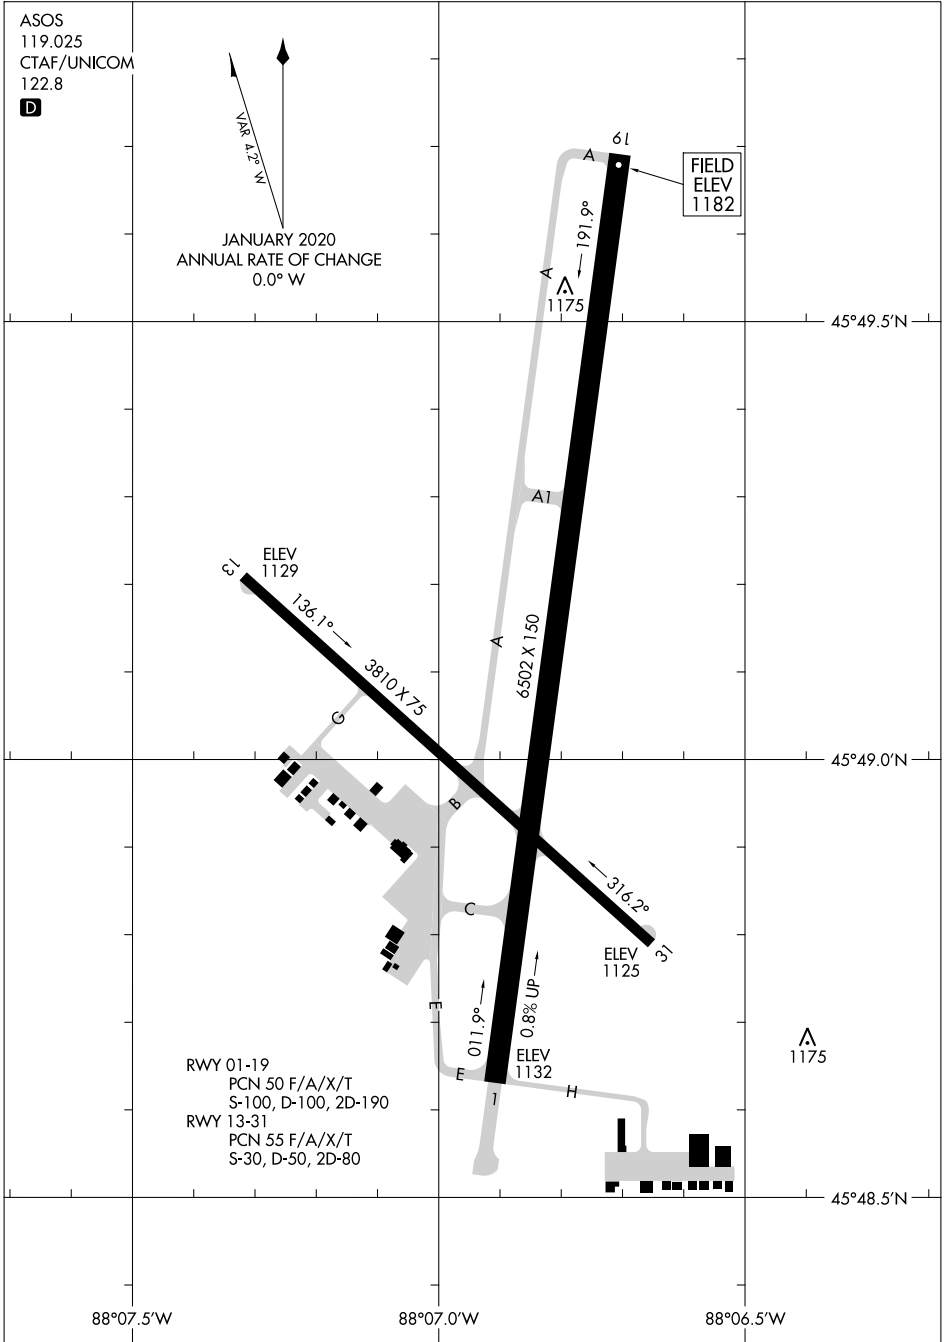

24249

AIRPORT DIAGRAM

AL-5347 (FAA)

FORD (IMT)
IRON MOUNTAIN KINGSFORD, MICHIGAN

EC-1, 20 MAR 2025 to 17 APR 2025

EC-1, 20 MAR 2025 to 17 APR 2025

AIRPORT DIAGRAM

24249

IRON MOUNTAIN KINGSFORD, MICHIGAN
FORD (IMT)