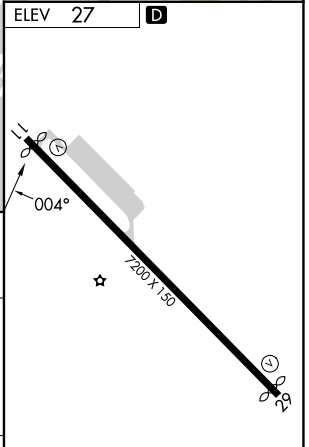

CATEGORY	A	B	C	D
CIRCLING	520-1¾	493 (500-1¾)	1220-3 1193 (1200-3)	1620-3 1593 (1600-3)

REIL Rwy 11 and 29 **1**
HIRL Rwy 11-29 **1**