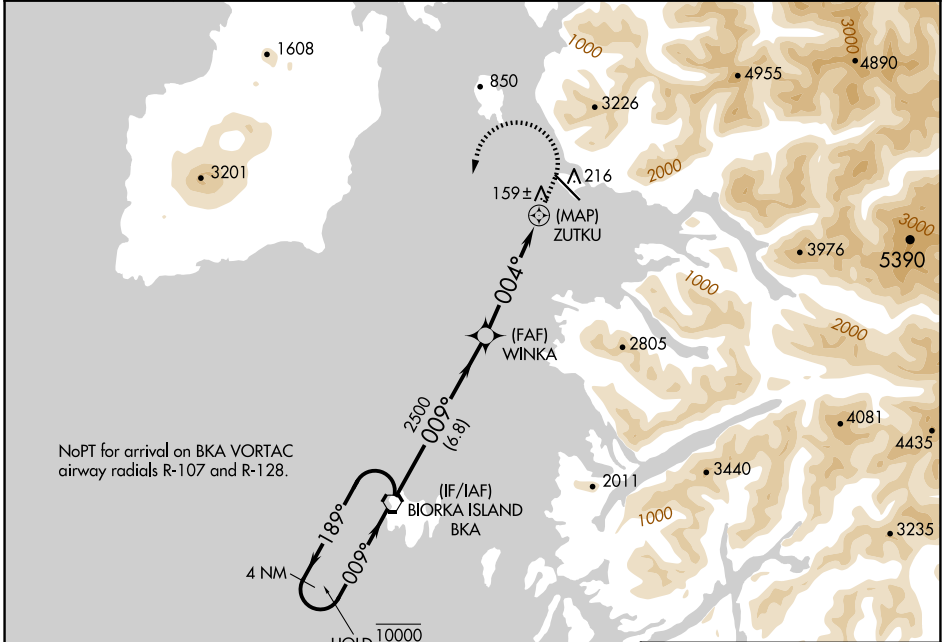

APP CRS 004°	Rwy Idg TDZE Apt Elev	N/A N/A 27
------------------------	-----------------------------	---------------------------------------

RNAV (GPS)-B

SITKA ROCKY GUTIERREZ (SIT)(PASI)

RNP APCH - GPS.	MISSED APPROACH: (Do not exceed 200K until BKA VORTAC) Climb to 600 then climbing left turn to 3400 direct BKA VORTAC and hold, continue climb-in-hold to 3400.
-----------------	--

AFIS 135.9	ANCHORAGE CENTER 126.1 335.5	SITKA RADIO 123.6 (CTAF) 122.2	UNICOM 122.95
----------------------	--	--	-------------------------

AK, 20 FEB 2025 to 17 APR 2025

AK, 20 FEB 2025 to 17 APR 2025

CATEGORY	A	B	C	D
CIRCLING	520-1¾	493 (500-1¾)	1220-3 1193 (1200-3)	1620-3 1593 (1600-3)