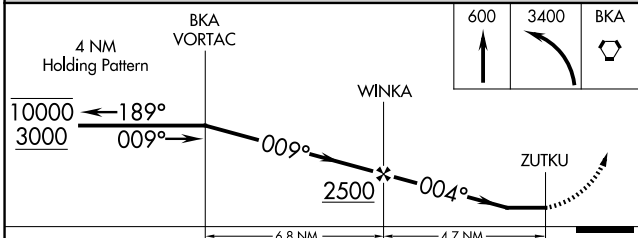

CATEGORY	A	B	C	D
CIRCLING	520-1¾	493 (500-1¾)	1220-3 1193 (1200-3)	1620-3 1593 (1600-3)

REIL Rwy 11 and 29 **1**
HIRL Rwy 11-29 **1**