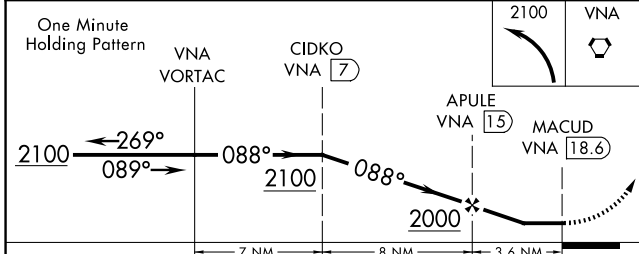

VORTAC VNA 116.5 Chan 112	APP CRS 088°	Rwy Idg TDZE Apt Elev N/A N/A 303
---	------------------------	---

VOR/DME-A
HEART OF GEORGIA RGNL (E2M)

▼ When local altimeter setting not received, use Dublin altimeter setting and increase all MDAs 60 feet, increase Circling Cat C visibility ¼ SM.

▲ NA MISSED APPROACH: Climbing left turn to 2100 direct VNA VORTAC and hold.

ATIS 119.425	JACKSONVILLE CENTER 127.575 269.025	HEART OF GEORGIA TOWER ★ 124.55 (CTAF) 0	GND CON 121.175	UNICOM 122.95
------------------------	---	--	---------------------------	-------------------------

CATEGORY	A	B	C	D
◻ CIRCLING	760-1 457 (500-1)	820-1 517 (600-1)	900-1½ 597 (600-1½)	900-2 597 (600-2)

SE-4, 20 MAR 2025 to 17 APR 2025

SE-4, 20 MAR 2025 to 17 APR 2025