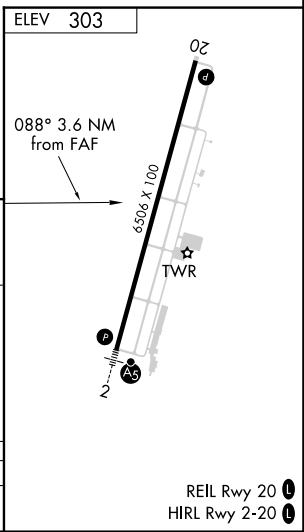

VORTAC VNA 116.5 Chan 112	APP CRS 088°	Rwy Idg TDZE Apt Elev N/A N/A 303
---	------------------------	---

VOR/DME-A
HEART OF GEORGIA RGNL (E2M)

▼ When local altimeter setting not received, use Dublin altimeter setting and increase all MDAs 60 feet, increase Circling Cat C visibility ¼ SM.

▲ NA MISSED APPROACH: Climbing left turn to 2100 direct VNA VORTAC and hold.

ATIS 119.425	JACKSONVILLE CENTER 127.575 269.025	HEART OF GEORGIA TOWER ★ 124.55 (CTAF) 0	GND CON 121.175	UNICOM 122.95
------------------------	---	--	---------------------------	-------------------------

CATEGORY	A	B	C	D
◻ CIRCLING	760-1 457 (500-1)	820-1 517 (600-1)	900-1½ 597 (600-1½)	900-2 597 (600-2)

SE-4, 20 MAR 2025 to 17 APR 2025

SE-4, 20 MAR 2025 to 17 APR 2025