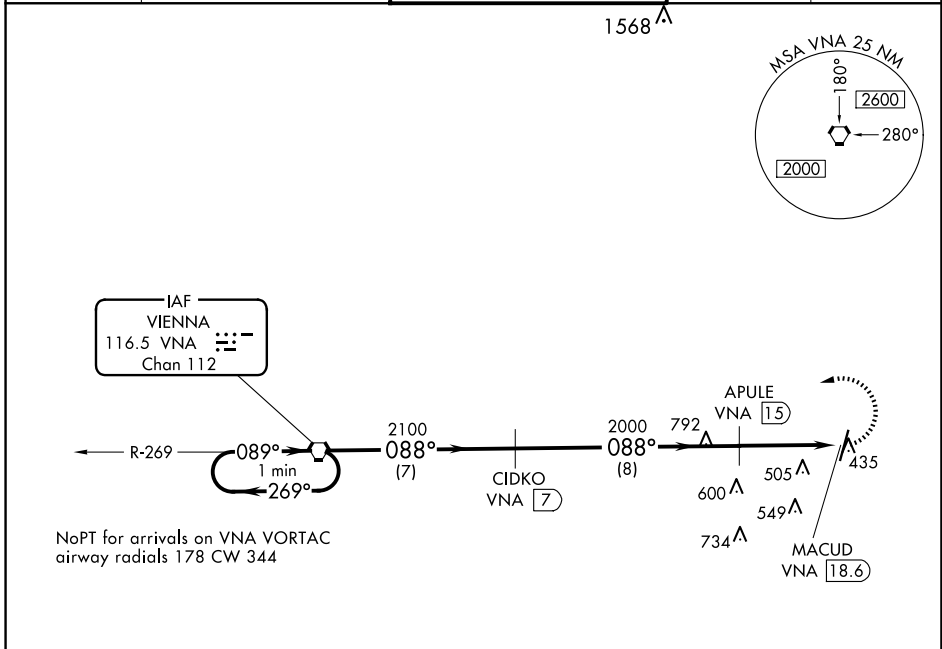

VORTAC VNA 116.5 Chan 112	APP CRS 088°	Rwy Idg TDZE Apt Elev N/A N/A 303
---	------------------------	---

VOR/DME-A
HEART OF GEORGIA RGNL (E2M)

▼ When local altimeter setting not received, use Dublin altimeter setting and increase all MDAs 60 feet, increase Circling Cat C visibility ¼ SM.

▲ NA MISSED APPROACH: Climbing left turn to 2100 direct VNA VORTAC and hold.

ATIS 119.425	JACKSONVILLE CENTER 127.575 269.025	HEART OF GEORGIA TOWER ★ 124.55 (CTAF) 0	GND CON 121.175	UNICOM 122.95
------------------------	---	--	---------------------------	-------------------------

CATEGORY	A	B	C	D
◻ CIRCLING	760-1 457 (500-1)	820-1 517 (600-1)	900-1½ 597 (600-1½)	900-2 597 (600-2)

SE-4, 20 MAR 2025 to 17 APR 2025

SE-4, 20 MAR 2025 to 17 APR 2025