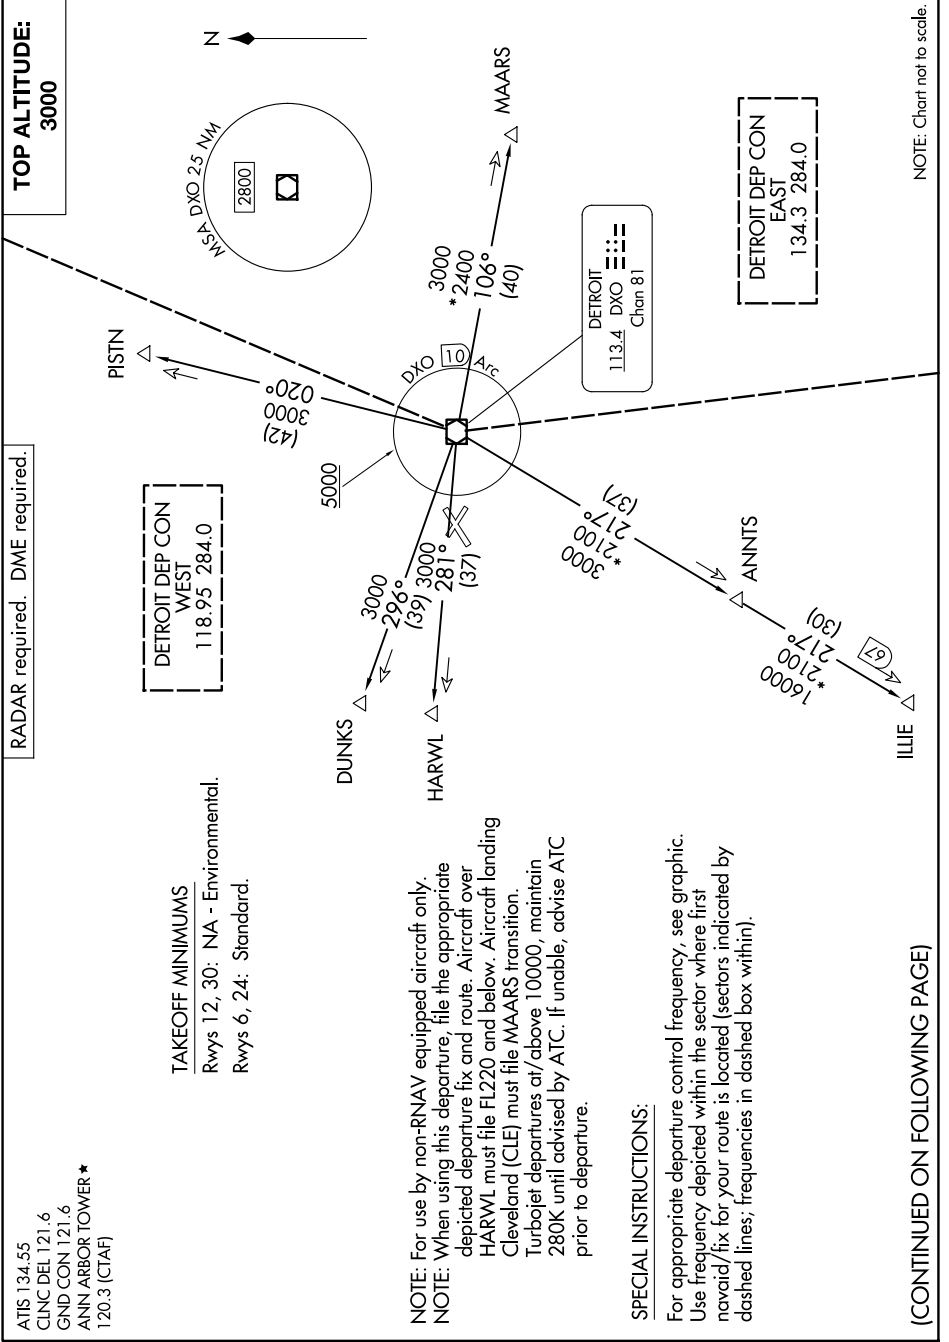

METRO FOUR DEPARTURE

AL-5506 (FAA)

ANN ARBOR MUNI (ARB)

ANN ARBOR, MICHIGAN

EC-1, 20 MAR 2025 to 17 APR 2025

EC-1, 20 MAR 2025 to 17 APR 2025

NOTE: Chart not to scale.

(CONTINUED ON FOLLOWING PAGE)

METRO FOUR DEPARTURE