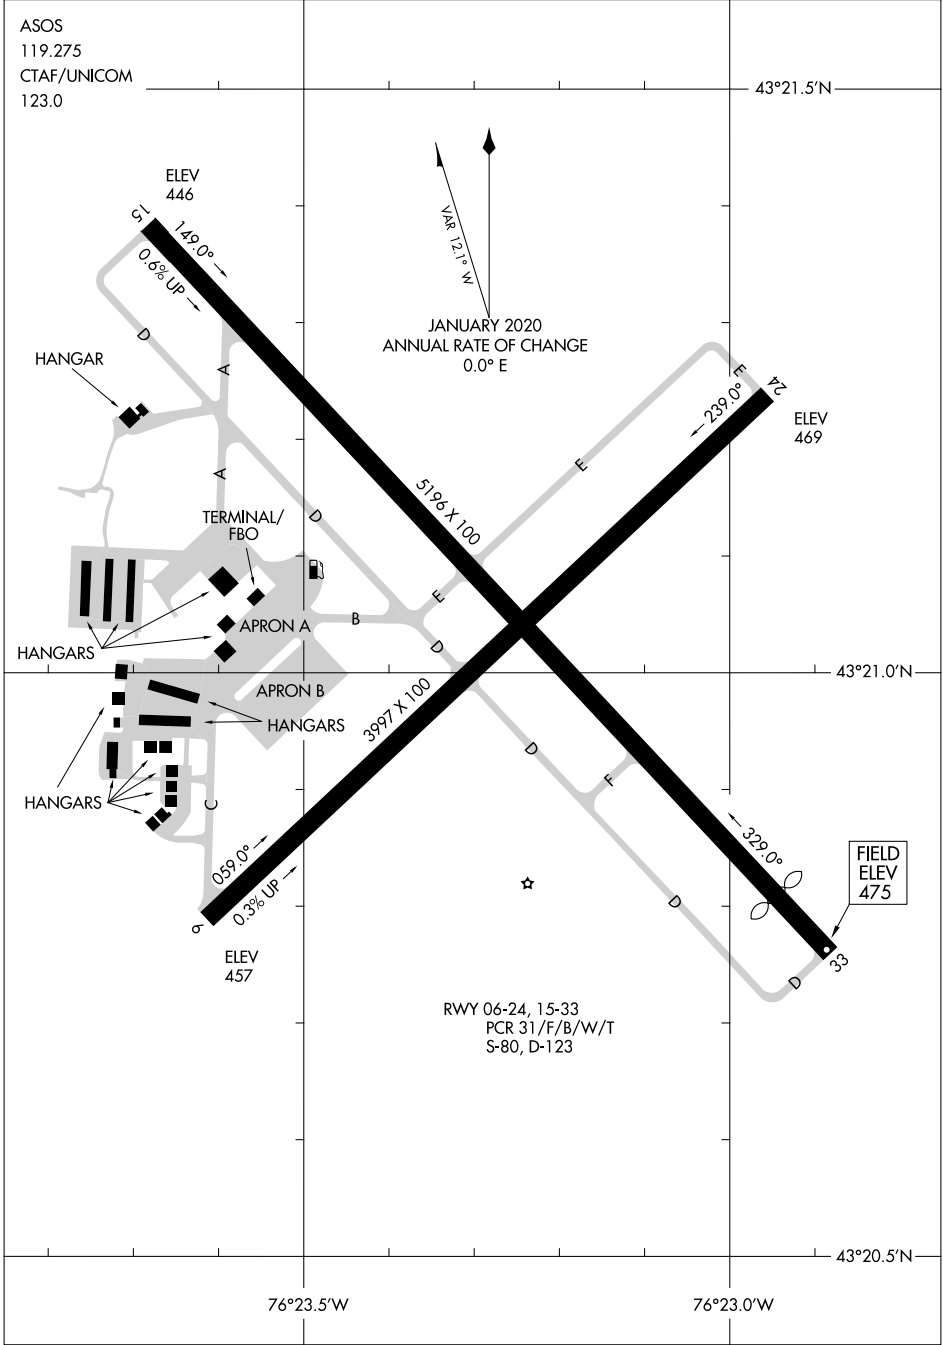

# AIRPORT DIAGRAM

AL-5518 (FAA)

OSWEGO COUNTY (FZY)  
FULTON, NEW YORK

ASOS  
119.275  
CTAF/UNICOM  
123.0

43°21.5'N

VAR 1.2° W  
JANUARY 2020  
ANNUAL RATE OF CHANGE  
0.0° E

NE-2, 20 MAR 2025 to 17 APR 2025

NE-2, 20 MAR 2025 to 17 APR 2025

AIRPORT DIAGRAM  
24025

FULTON, NEW YORK  
OSWEGO COUNTY (FZY)