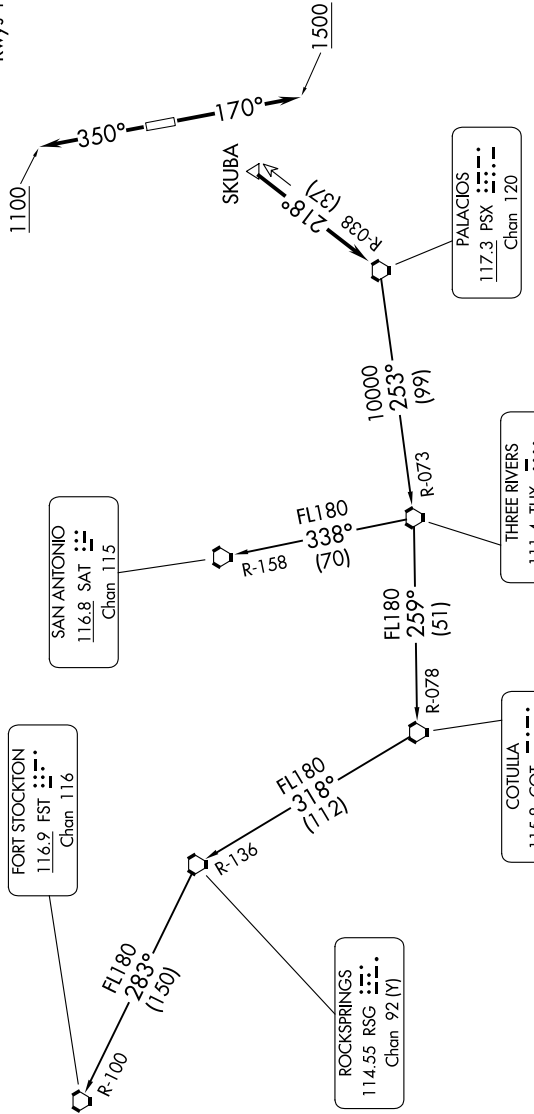

PALACIOS THREE DEPARTURE

HOUSTON, TEXAS

TOP ALTITUDE:
ASSIGNED BY ATC

RADAR and DME required.

TAKEOFF MINIMUMS
Rwys 17, 35: Standard.

ATIS 118.125
 CLNC DEL 121.4
 CLNC DEL 119.25 (when twr closed)
 GND CON 121.4
 SUGAR LAND TOWER * 118.65 (CTAF)
 HOUSTON DEP CON 123.8 257.7

FORT STOCKTON
 116.9 FST
 Chan 116

SAN ANTONIO
 116.8 SAT
 Chan 115

ROCKSPRINGS
 114.55 RSG
 Chan 92 (Y)

COTUILA
 115.8 COT
 Chan 105

THREE RIVERS
 111.4 THX
 Chan 51

PALACIOS
 117.3 PSX
 Chan 120

(CONTINUED ON FOLLOWING PAGE)

NOTE: Chart not to scale.

PALACIOS THREE DEPARTURE