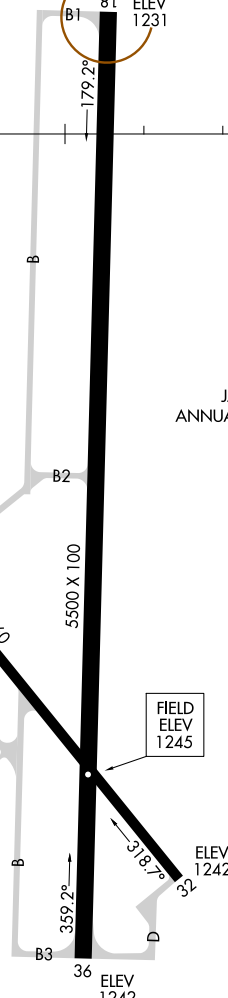

21336

AIRPORT DIAGRAM

AL-5540 (FAA)

COUNCIL BLUFFS MUNI (CBF)
COUNCIL BLUFFS, IOWA

AWOS-3
126.575
CTAF/UNICOM
122.725
CLNC DEL
127.675

NC-3, 20 MAR 2025 to 17 APR 2025

95°46'W

41°16'N

41°15'N

95°45'W

RWY 14-32
PCN 9 R/C/W/U
S-30, D-30
RWY 18-36
PCN 13 R/C/W/U
S-30, D-60

NC-3, 20 MAR 2025 to 17 APR 2025

AIRPORT DIAGRAM

21336

COUNCIL BLUFFS, IOWA
COUNCIL BLUFFS MUNI (CBF)