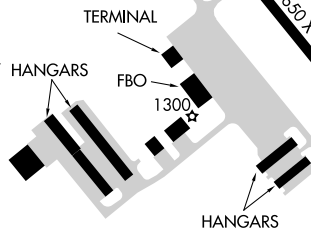

21336

AIRPORT DIAGRAM

AL-5540 (FAA)

COUNCIL BLUFFS MUNI (CBF)
COUNCIL BLUFFS, IOWA

AWOS-3
126.575
CTAF/UNICOM
122.725
CLNC DEL
127.675

NC-3, 20 MAR 2025 to 17 APR 2025

95°46'W

41°16'N

41°15'N

95°45'W

RWY 14-32
PCN 9 R/C/W/U
S-30, D-30
RWY 18-36
PCN 13 R/C/W/U
S-30, D-60

NC-3, 20 MAR 2025 to 17 APR 2025

AIRPORT DIAGRAM

21336

COUNCIL BLUFFS, IOWA
COUNCIL BLUFFS MUNI (CBF)