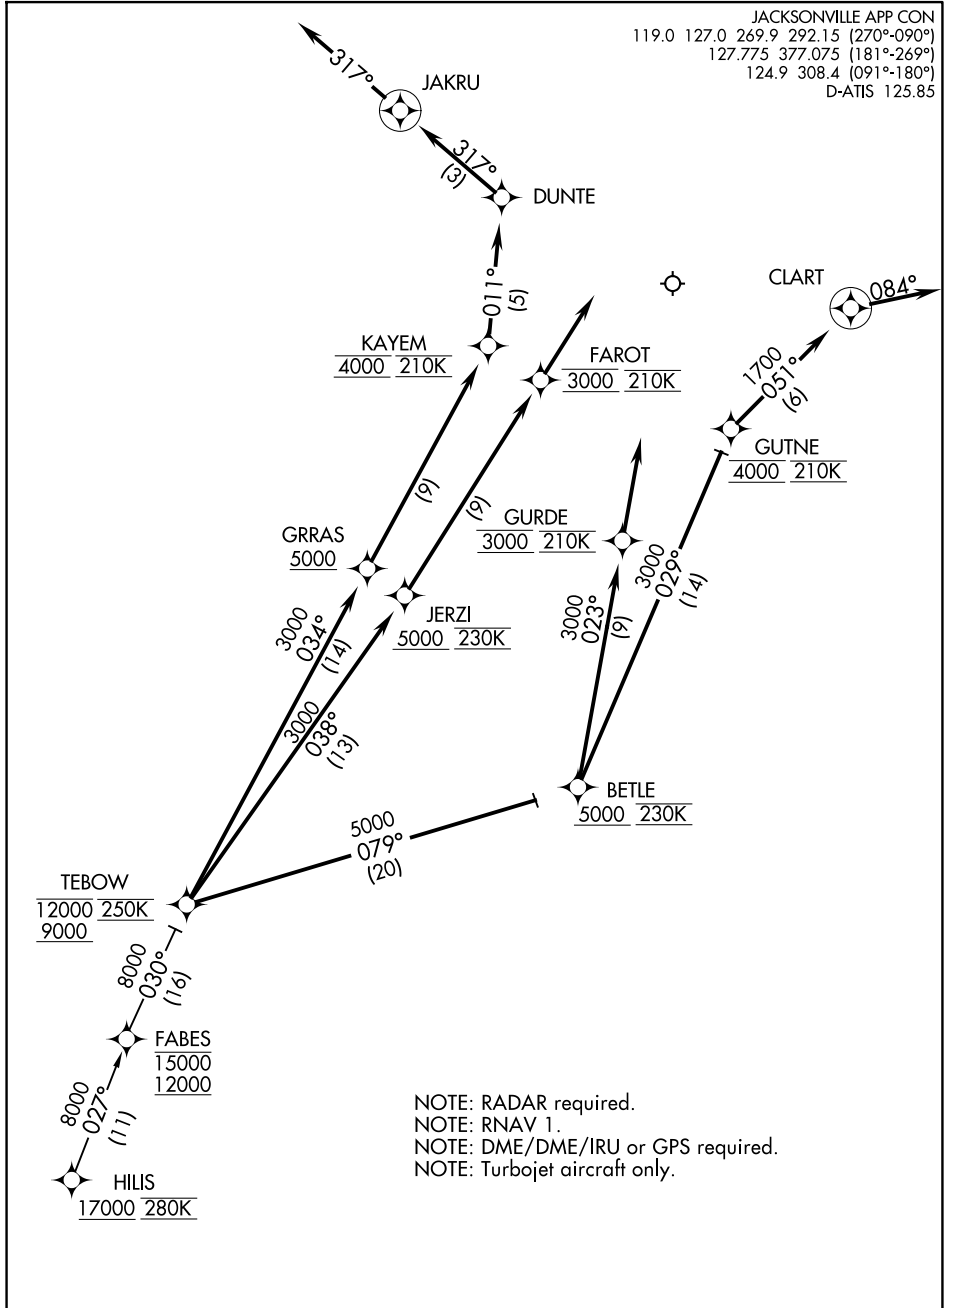

(TEBOW.TEBOW1) 18088

AL-5570 (FAA)

JACKSONVILLE INTL (JAX)

TEBOW ONE ARRIVAL (RNAV)

JACKSONVILLE, FLORIDA

JACKSONVILLE APP CON
 119.0 127.0 269.9 292.15 (270°-090°)
 127.775 377.075 (181°-269°)
 124.9 308.4 (091°-180°)
 D-ATIS 125.85

NOTE: RADAR required.
 NOTE: RNAV 1.
 NOTE: DME/DME/IRU or GPS required.
 NOTE: Turbojet aircraft only.

SE-3, 20 MAR 2025 to 17 APR 2025

SE-3, 20 MAR 2025 to 17 APR 2025

(NARRATIVE CONTINUED ON NEXT PAGE)

NOTE: Chart not to scale.

TEBOW ONE ARRIVAL (RNAV)

(TEBOW.TEBOW1) 13NOV14

JACKSONVILLE, FLORIDA
JACKSONVILLE INTL (JAX)