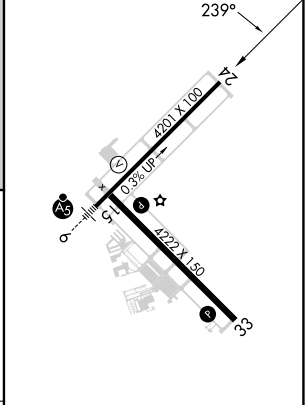

CATEGORY	A	B	C	D
C CIRCLING	560-1	479 (500-1)	NA	

REIL Rwys 15, 24, and 33 0
MIRL Rwys 6-24 and 15-33 0