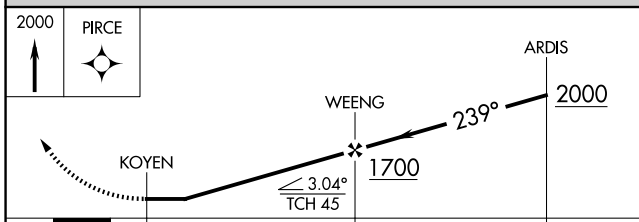

CATEGORY	A	B	C	D
C CIRCLING	560-1	479 (500-1)	NA	

REIL Rwys 15, 24, and 33 0
MIRL Rwys 6-24 and 15-33 0