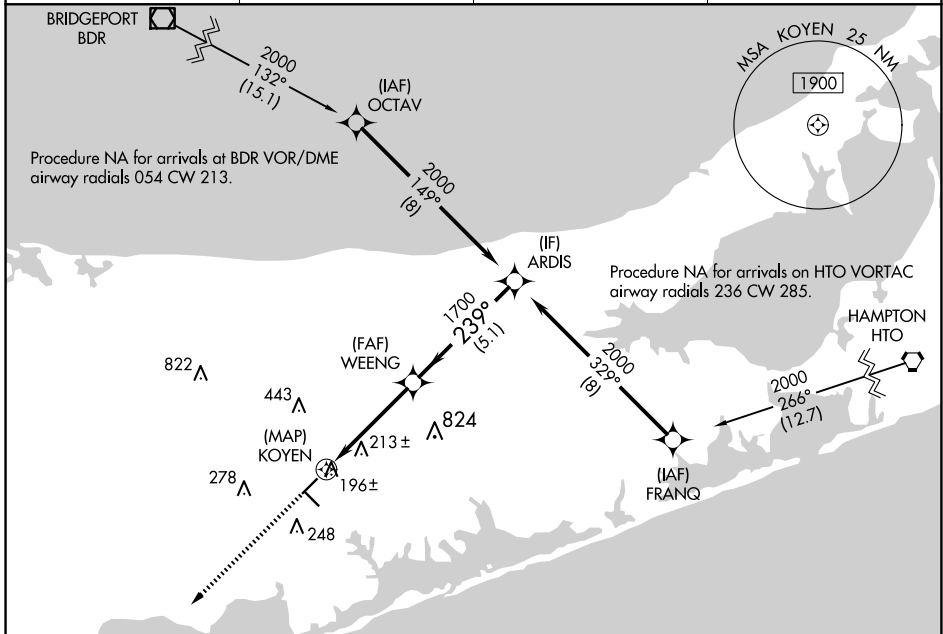

APP CRS 239°	Rwy Idg TDZE Apt Elev	N/A N/A 81
------------------------	-----------------------------	---------------------------------------

RNAV (GPS)-A

BROOKHAVEN (HWV)

RNP APCH - GPS.

▼ Rwy 6, 15 and 33 helicopter visibility reduction below 1 SM NA.
▲ Circling Rwy 6, 15, 33 NA at night. When local altimeter setting not received, use ISP altimeter setting and increase all MDAs 40 feet.

MISSED APPROACH: Climb to 2000 direct PIRCE and hold.

ASOS 119.625	NEW YORK APP CON 120.05 343.75	CLNC DEL 133.2	UNICOM 122.8 (CTAF) 0
------------------------	--	--------------------------	---------------------------------

NE-2, 20 MAR 2025 to 17 APR 2025

NE-2, 20 MAR 2025 to 17 APR 2025

ELEV	81
------	-----------

CATEGORY	A	B	C	D
C CIRCLING	560-1	479 (500-1)	NA	

REIL Rwys 15, 24, and 33 0
 MIRL Rwys 6-24 and 15-33 0