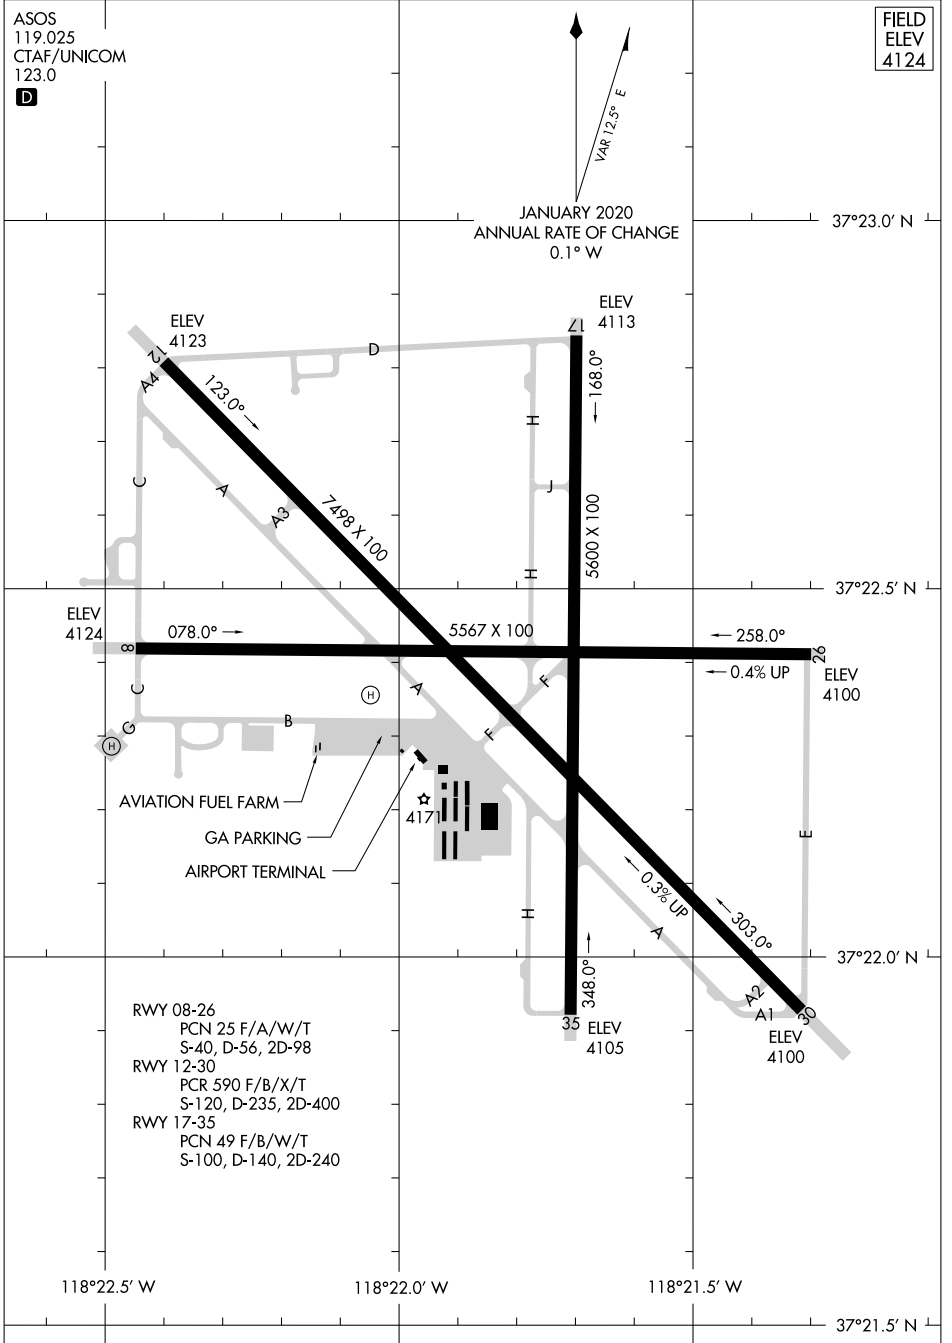

24361

AIRPORT DIAGRAM

AL-5737 (FAA)

BISHOP (BIH)
BISHOP, CALIFORNIA

ASOS
119.025
CTAF/UNICOM
123.0

FIELD
ELEV
4124

JANUARY 2020
ANNUAL RATE OF CHANGE
0.1° W

37°23.0' N

SW-2, 20 MAR 2025 to 17 APR 2025

SW-2, 20 MAR 2025 to 17 APR 2025

118°22.5' W

118°22.0' W

118°21.5' W

37°21.5' N

AIRPORT DIAGRAM

24361

BISHOP, CALIFORNIA
BISHOP (BIH)