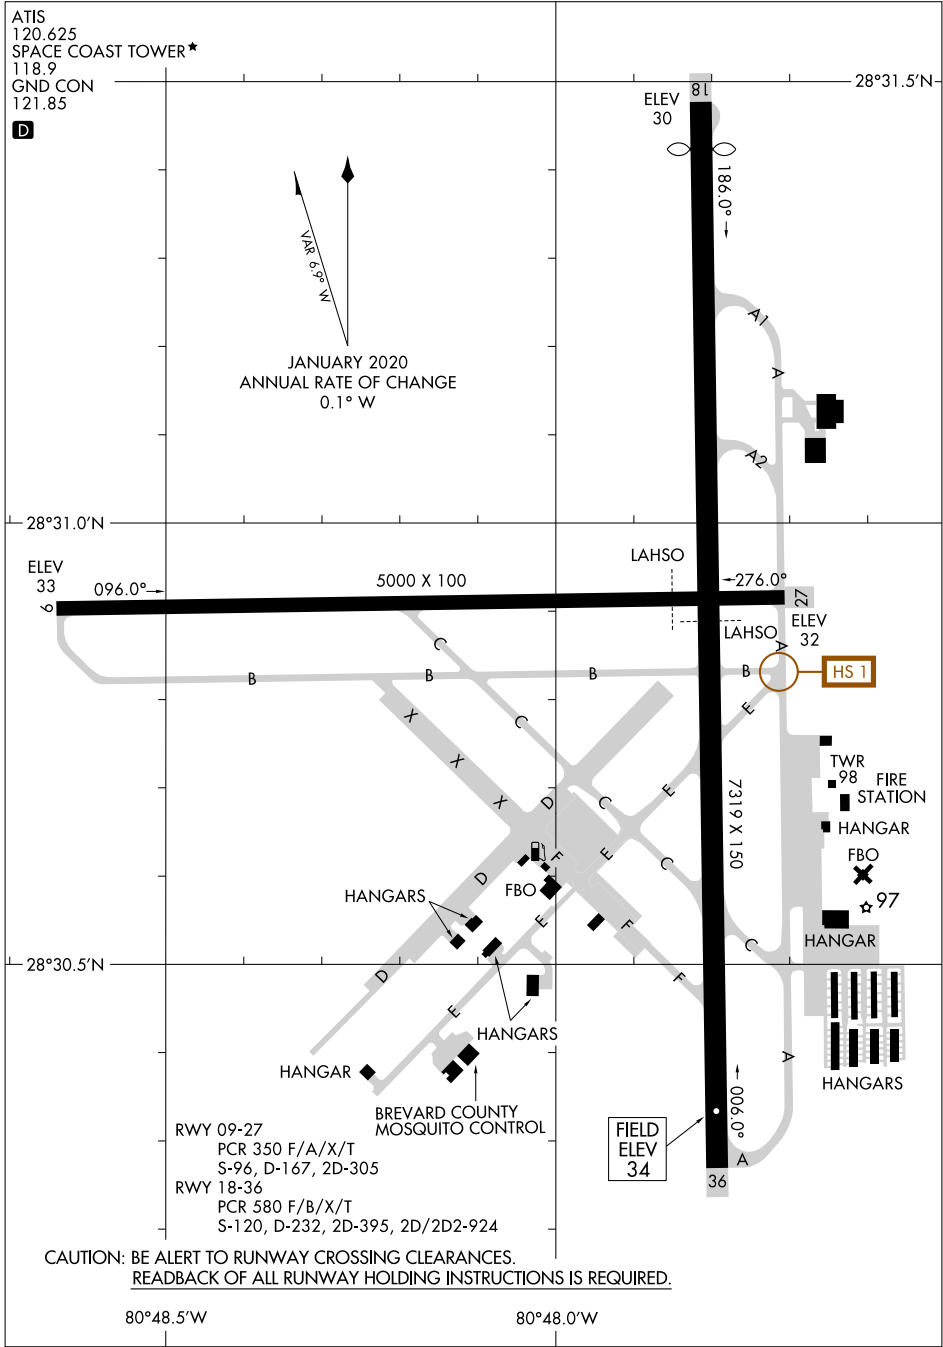

# AIRPORT DIAGRAM

AL-5760 (FAA)

SPACE COAST RGNL (TIX)  
TITUSVILLE, FLORIDA

ATIS  
120.625  
SPACE COAST TOWER\*  
118.9  
GND CON  
121.85

SE-3, 20 MAR 2025 to 17 APR 2025

SE-3, 20 MAR 2025 to 17 APR 2025

RWY 09-27  
PCR 350 F/A/X/T  
S-96, D-167, 2D-305

RWY 18-36  
PCR 580 F/B/X/T  
S-120, D-232, 2D-395, 2D/2D2-924

BREVARD COUNTY  
MOSQUITO CONTROL

CAUTION: BE ALERT TO RUNWAY CROSSING CLEARANCES.  
READBACK OF ALL RUNWAY HOLDING INSTRUCTIONS IS REQUIRED.

80°48.5'W

80°48.0'W

# AIRPORT DIAGRAM

24305

TITUSVILLE, FLORIDA  
SPACE COAST RGNL (TIX)