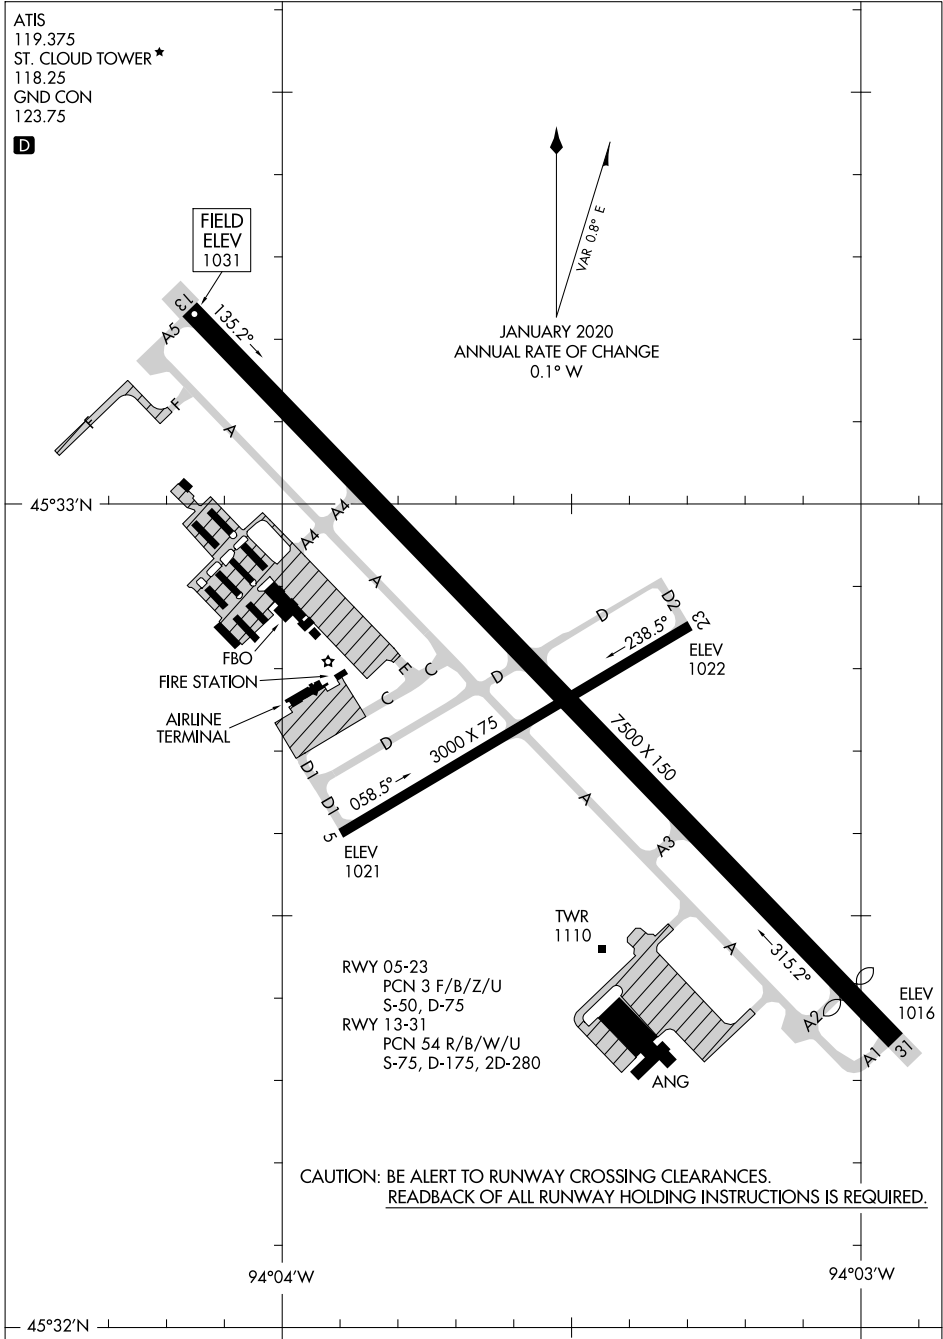

24081

AIRPORT DIAGRAM

AL-5799 (FAA)

ST CLOUD RGNL (STC)
ST. CLOUD, MINNESOTA

ATIS
119.375
ST. CLOUD TOWER ★
118.25
GND CON
123.75

FIELD
ELEV
1031

VAR 0.8° E
JANUARY 2020
ANNUAL RATE OF CHANGE
0.1° W

NC-1, 20 MAR 2025 to 17 APR 2025

NC-1, 20 MAR 2025 to 17 APR 2025

**CAUTION: BE ALERT TO RUNWAY CROSSING CLEARANCES.
READBACK OF ALL RUNWAY HOLDING INSTRUCTIONS IS REQUIRED.**

AIRPORT DIAGRAM

24081

ST. CLOUD, MINNESOTA
ST CLOUD RGNL (STC)