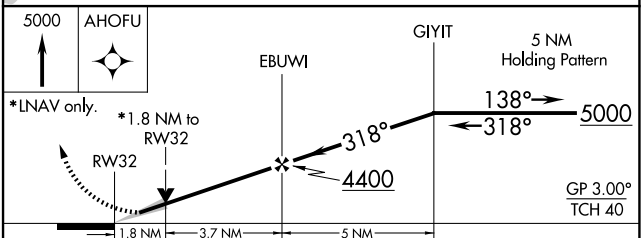

CATEGORY	A	B	C	D
LPV DA	2841-1	252 (300-1)		NA
LNAV/VNAV DA	2961-1¼	372 (400-1¼)		NA
LNAV MDA	3180-1	591 (600-1)		NA
CIRCLING	3180-1¼ 585 (600-1¼)	3560-1½ 965 (1000-1½)		NA