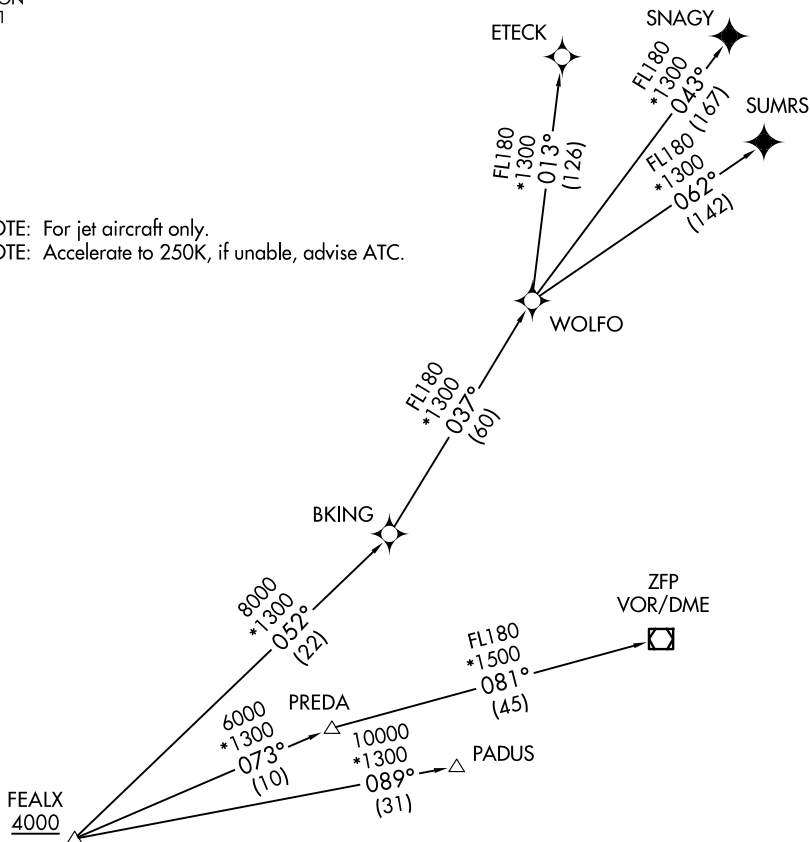

(FEALX2.FEALX) 22167

AL-5972 (FAA)

POMPANO BEACH AIRPARK (PMP)
POMPANO BEACH, FLORIDA

FEALX TWO DEPARTURE (RNAV)

ATIS
120.55
GND CON
121.9
POMPANO BEACH TOWER ★
125.4 (CTAF)
MIAMI DEP CON
126.05 251.1

**TOP ALTITUDE:
ASSIGNED BY ATC**

RNAV 1 - DME/DME/IRU or GPS.
From WOLFO to SNAGY, SUMRS - GPS.

RADAR required.

NOTE: For jet aircraft only.
NOTE: Accelerate to 250K, if unable, advise ATC.

TAKEOFF MINIMUMS

Rwys 6, 24, 28, 33: Standard.

Rwys 10, 15: Standard with minimum climb of 500' per NM to 520.

(NARRATIVE ON FOLLOWING PAGE)

NOTE: Chart not to scale.

SE-3, 20 MAR 2025 to 17 APR 2025

SE-3, 20 MAR 2025 to 17 APR 2025

FEALX TWO DEPARTURE (RNAV)

(FEALX2.FEALX) 19MAY22

POMPANO BEACH, FLORIDA
POMPANO BEACH AIRPARK (PMP)