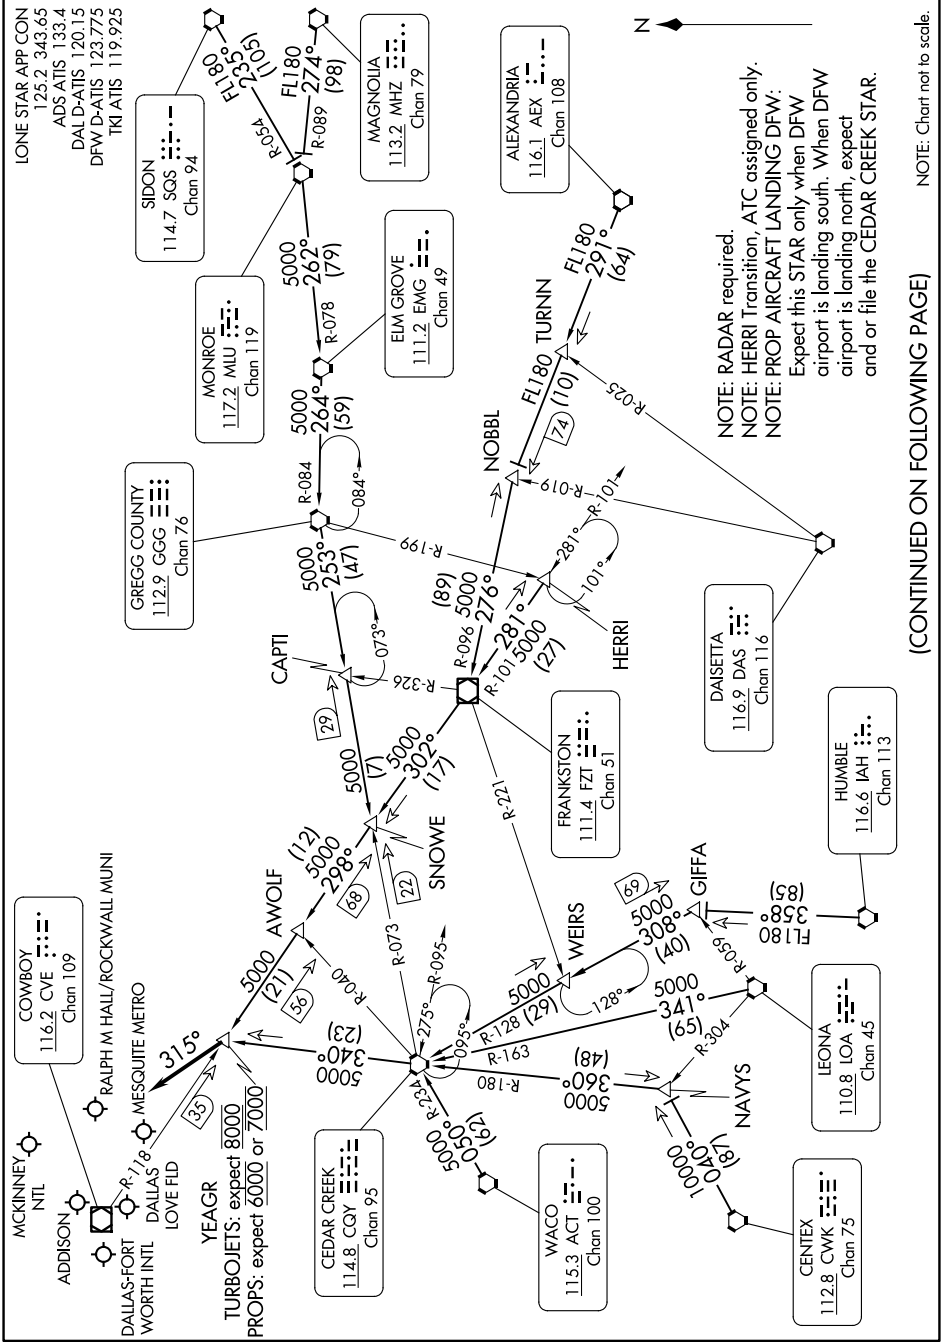

# YEAGR FOUR ARRIVAL

DALLAS-FORT WORTH, TEXAS

SC-2, 20 MAR 2025 to 17 APR 2025

NOTE: Chart not to scale.

(CONTINUED ON FOLLOWING PAGE)

SC-2, 20 MAR 2025 to 17 APR 2025

# YEAGR FOUR ARRIVAL

DALLAS-FORT WORTH, TEXAS