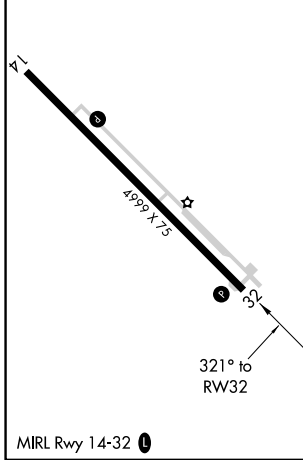

CATEGORY	A	B	C	D
LPV DA	491-1 305 (400-1)			
LNAV/VNAV DA	672-1³/₈ 486 (500-1³/₈)			
LNAV MDA	680-1	494 (500-1)	680-1³/₈	494 (500-1³/₈)
☒ CIRCLING	680-1 493 (500-1)	740-1 553 (600-1)	940-2¹/₄ 753 (800-2¹/₄)	940-2¹/₂ 753 (800-2¹/₂)

SE-4, 20 MAR 2025 to 17 APR 2025

SE-4, 20 MAR 2025 to 17 APR 2025