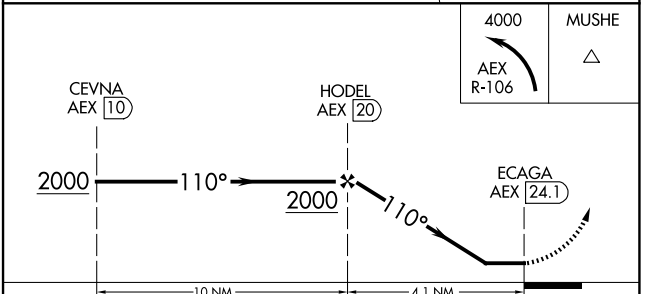

VORTAC AEX 116.1 Chan 108	APP CRS 110°	Rwy Idg TDZE Apt Elev 79	N/A N/A
---	------------------------	--	--------------------------

VOR-A
MARKSVILLE MUNI (MKV)

DME required.

NA Circling Rwy 22 NA at night. Use Esler Rgnl altimeter setting.
When not received, use Alexandria Intl altimeter setting.

MISSED APPROACH: Climbing left turn to 4000 on AEX VORTAC R-106 to MUSHE INT/AEX 18.9 DME and hold, continue climb-in-hold to 4000.

ESF ASOS 119,425	POLK APP CON 125.4 302.2	CTAF 122.9
----------------------------	------------------------------------	----------------------