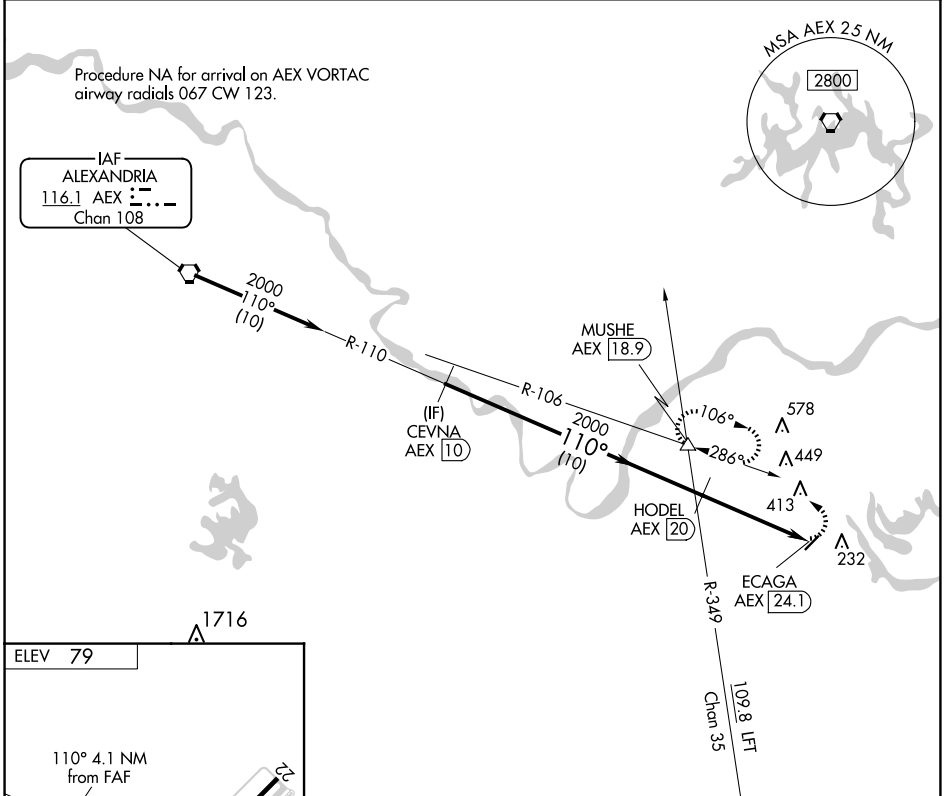

VORTAC AEX 116.1 Chan 108	APP CRS 110°	Rwy Idg TDZE Apt Elev 79	N/A N/A
---	------------------------	--	--------------------------

VOR-A
MARKSVILLE MUNI (MKV)

DME required.

NA Circling Rwy 22 NA at night. Use Esler Rgnl altimeter setting.
When not received, use Alexandria Intl altimeter setting.

MISSED APPROACH: Climbing left turn to 4000 on AEX VORTAC R-106 to MUSHE INT/AEX 18.9 DME and hold, continue climb-in-hold to 4000.

ESF ASOS 119,425	POLK APP CON 125.4 302.2	CTAF 122.9
----------------------------	------------------------------------	----------------------

MIRL Rwy 4-22	REIL Rwys 4 and 22	CEVNA AEX 10	HODEL AEX 20	ECAGA AEX 24.1	4000 MUSHE
		10 NM		4.1 NM	
CATEGORY	A	B	C	D	
CIRCLING	760-1 681 (700-1)	820-1¼ 741 (800-1¼)	NA		

SC-4, 20 MAR 2025 to 17 APR 2025

SC-4, 20 MAR 2025 to 17 APR 2025