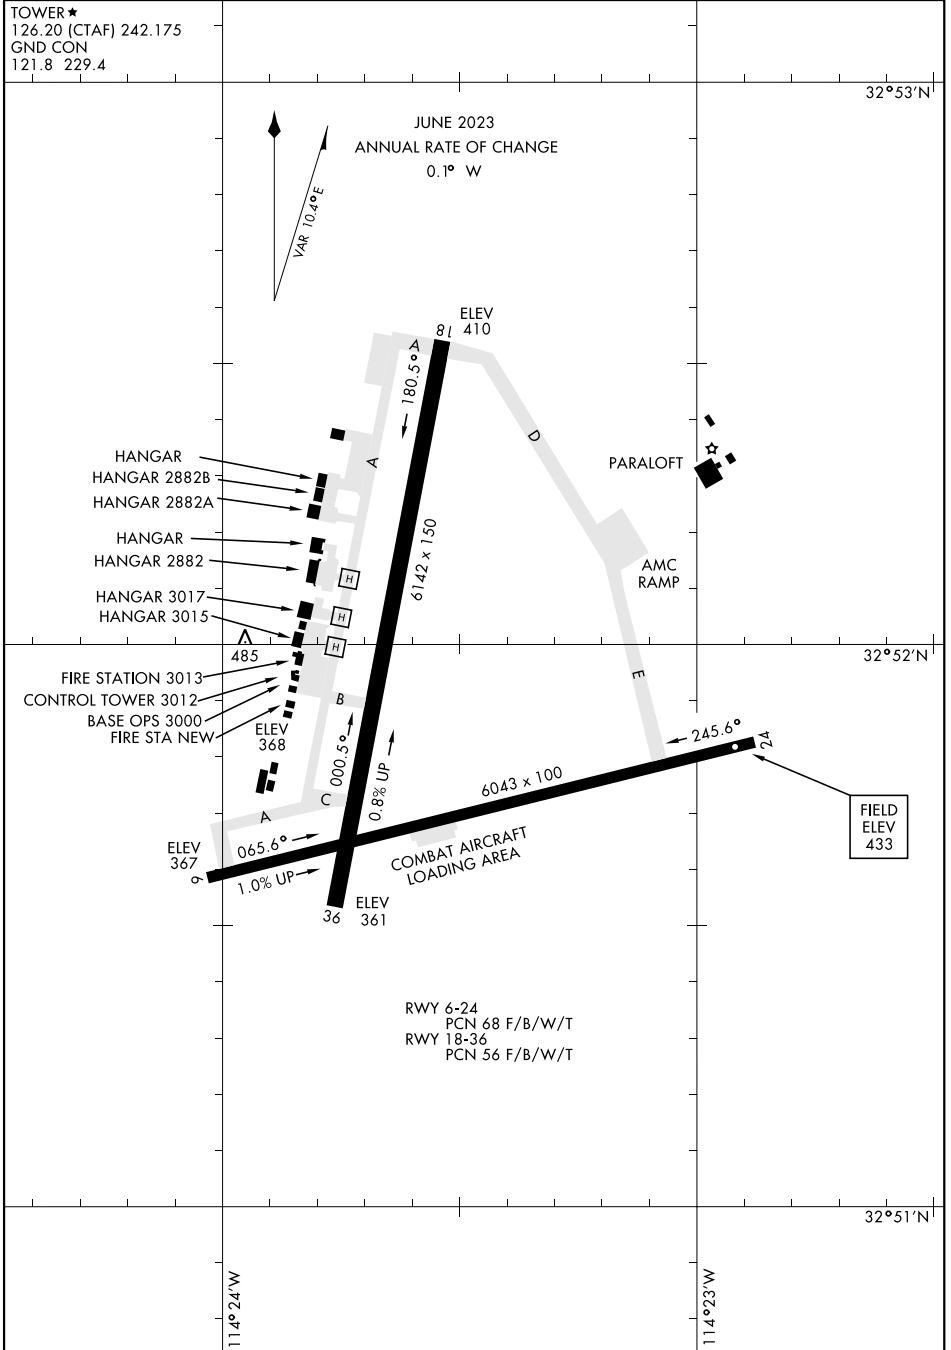

AIRPORT DIAGRAM

[USA]

LAGUNA AAF (KLGf)

YUMA PROVING GROUND, ARIZONA

SW-4, 20 MAR 2025 to 17 APR 2025

SW-4, 20 MAR 2025 to 17 APR 2025

AIRPORT DIAGRAM

YUMA PROVING GROUND, ARIZONA