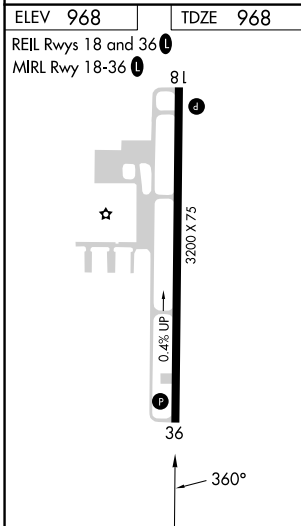

RNAV (GPS) RWY 36

BUFFALO MUNI (CFE)

APP CRS 360°	Rwy ldg TDZE Apt Elev	3200 968 968
------------------------	-----------------------------	---

RNP APCH - GPS.
 Rwy 36 helicopter visibility reduction below 3/4 SM NA.

MISSED APPROACH: Climb to 3400 direct ZIKPO and on track 347° to SODIE and hold.

AWOS-3PT
120.45

MINNEAPOLIS APP CON
126.5 335.65

GCO
121.725

UNICOM
122.8 (CTAF)

CATEGORY	A	B	C	D
LNAV MDA	1460-1	492 (500-1)	1460-1 ³ / ₈ 492 (500-1 ³ / ₈)	NA
C CIRCLING	1460-1 492 (500-1)	1540-1 572 (600-1)	1580-1 ¹ / ₂ 612 (700-1 ¹ / ₂)	NA