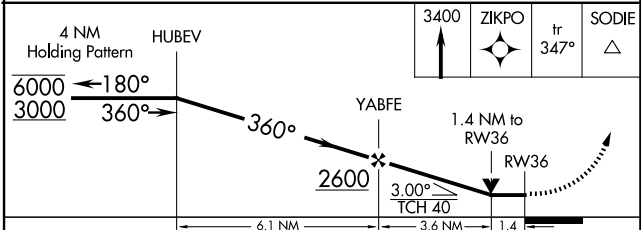

RNAV (GPS) RWY 36

BUFFALO MUNI (CFE)

APP CRS 360°	Rwy ldg TDZE Apt Elev	3200 968 968
------------------------	-----------------------------	---

RNP APCH - GPS.
 Rwy 36 helicopter visibility reduction below 3/4 SM NA.

MISSED APPROACH: Climb to 3400 direct ZIKPO and on track 347° to SODIE and hold.

AWOS-3PT
120.45

MINNEAPOLIS APP CON
126.5 335.65

GCO
121.725

UNICOM
122.8 (CTAF)

CATEGORY	A	B	C	D
LNAV MDA	1460-1	492 (500-1)	1460-1 ³ / ₈ 492 (500-1 ³ / ₈)	NA
C CIRCLING	1460-1 492 (500-1)	1540-1 572 (600-1)	1580-1 ¹ / ₂ 612 (700-1 ¹ / ₂)	NA