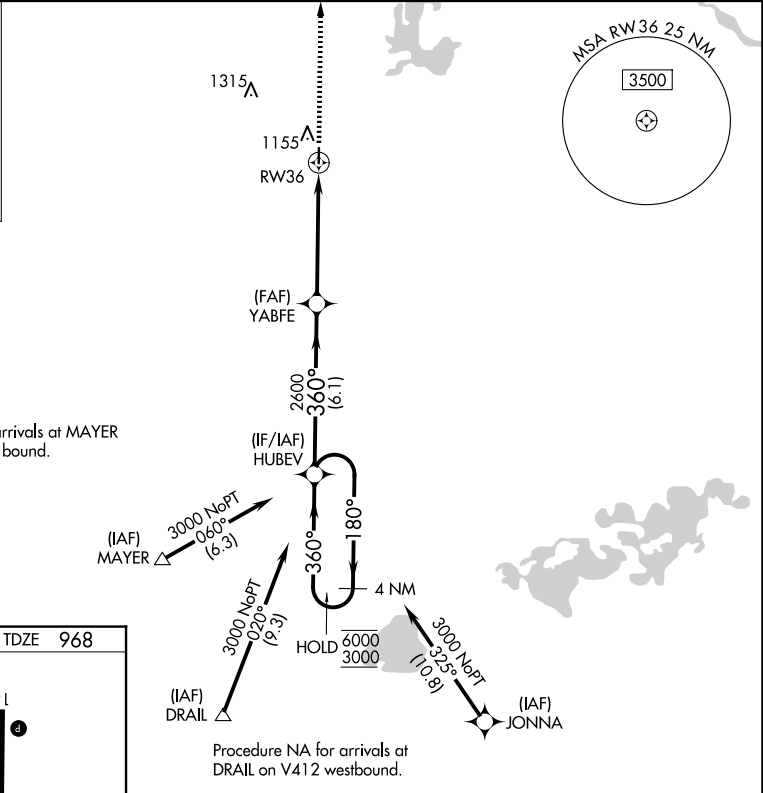

RNAV (GPS) RWY 36

BUFFALO MUNI (CFE)

APP CRS 360°	Rwy ldg TDZE Apt Elev	3200 968 968
------------------------	-----------------------------	---

RNP APCH - GPS.
 Rwy 36 helicopter visibility reduction below 3/4 SM NA.

MISSED APPROACH: Climb to 3400 direct ZIKPO and on track 347° to SODIE and hold.

AWOS-3PT
120.45

MINNEAPOLIS APP CON
126.5 335.65

GCO
121.725

UNICOM
122.8 (CTAF)

CATEGORY	A	B	C	D
LNAV MDA	1460-1	492 (500-1)	1460-1 ³ / ₈ 492 (500-1 ³ / ₈)	NA
C CIRCLING	1460-1 492 (500-1)	1540-1 572 (600-1)	1580-1 ¹ / ₂ 612 (700-1 ¹ / ₂)	NA