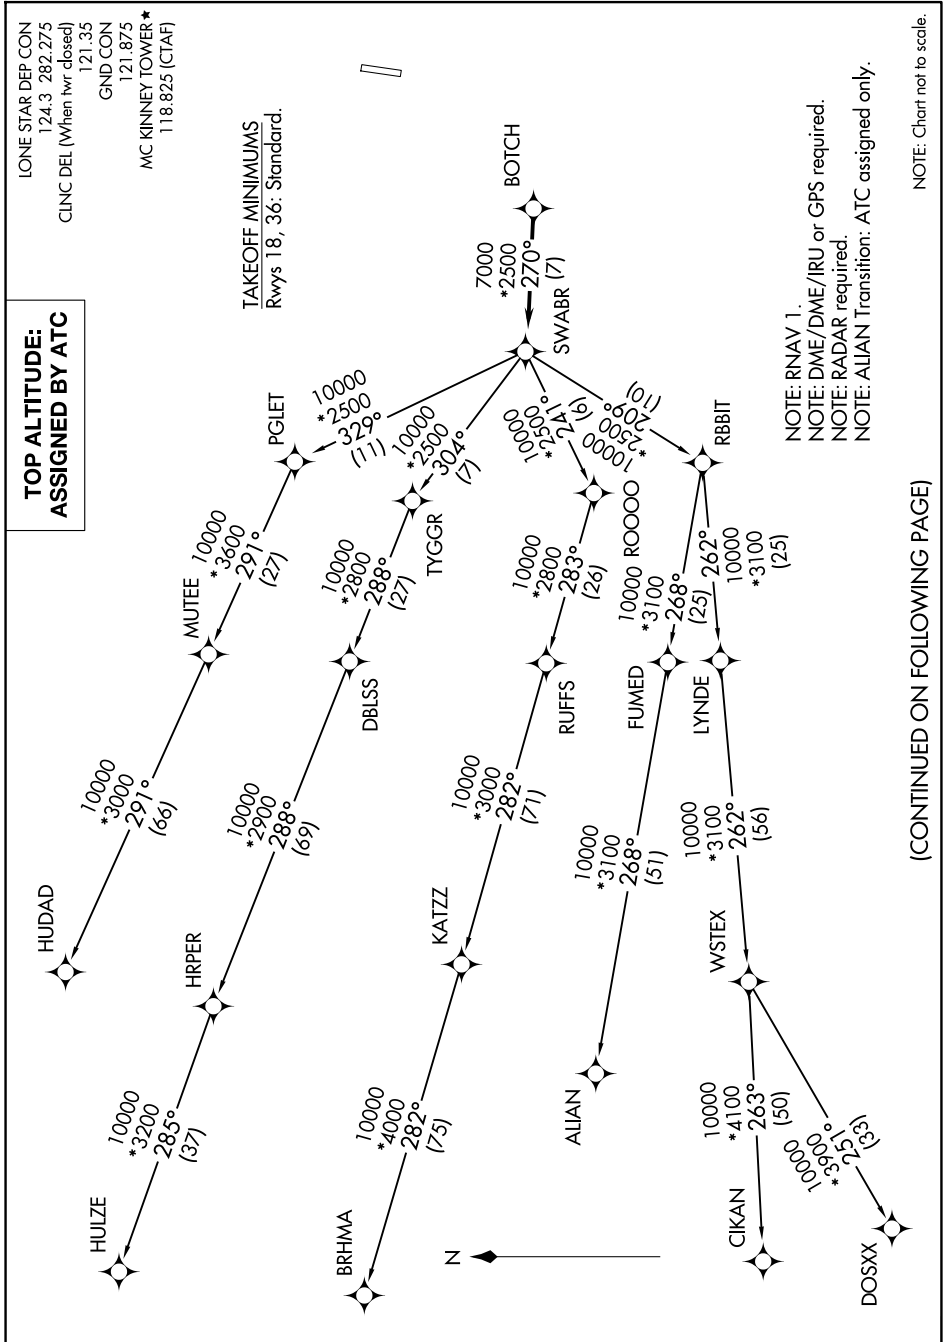

SWABR ONE DEPARTURE (RNAV)

DALLAS, TEXAS

SC-2, 20 MAR 2025 to 17 APR 2025

SWABR ONE DEPARTURE (RNAV)

DALLAS, TEXAS

MCKINNEY NTL (TKI)

(CONTINUED ON FOLLOWING PAGE)

SC-2, 20 MAR 2025 to 17 APR 2025