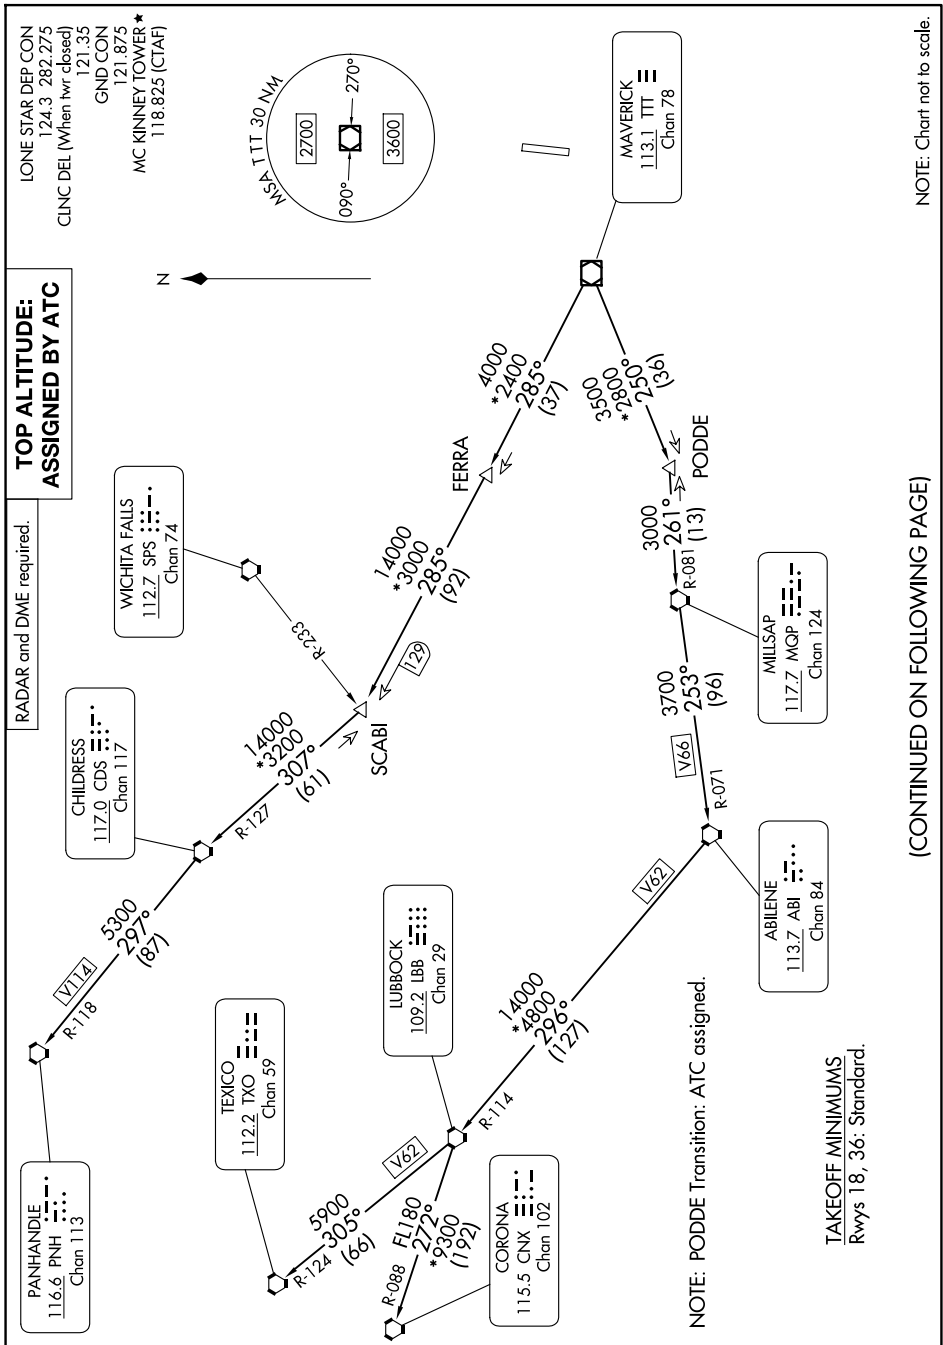

WORTH ONE DEPARTURE

SC-2, 20 MAR 2025 to 17 APR 2025

WORTH ONE DEPARTURE

(CONTINUED ON FOLLOWING PAGE)

SC-2, 20 MAR 2025 to 17 APR 2025