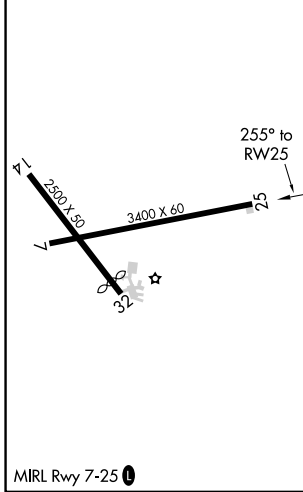

CATEGORY	A	B	C	D
LPV DA		1666-1 302 (400-1)		NA
LNAV/VNAV DA		1666-1 302 (400-1)		NA
LNAV MDA		1720-1 356 (400-1)		NA
C CIRCLING	1900-1 536 (600-1)	2080-1 716 (800-1)	2260-2¾ 896 (900-2¾)	NA

NC-3, 20 MAR 2025 to 17 APR 2025

NC-3, 20 MAR 2025 to 17 APR 2025