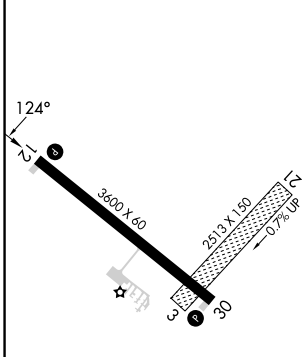

CATEGORY	A	B	C	D
LNNAV MDA	2080-1	615 (700-1)	NA	
CIRCLING	2100-1	632 (700-1)	NA	

NC-2, 20 MAR 2025 to 17 APR 2025

NC-2, 20 MAR 2025 to 17 APR 2025