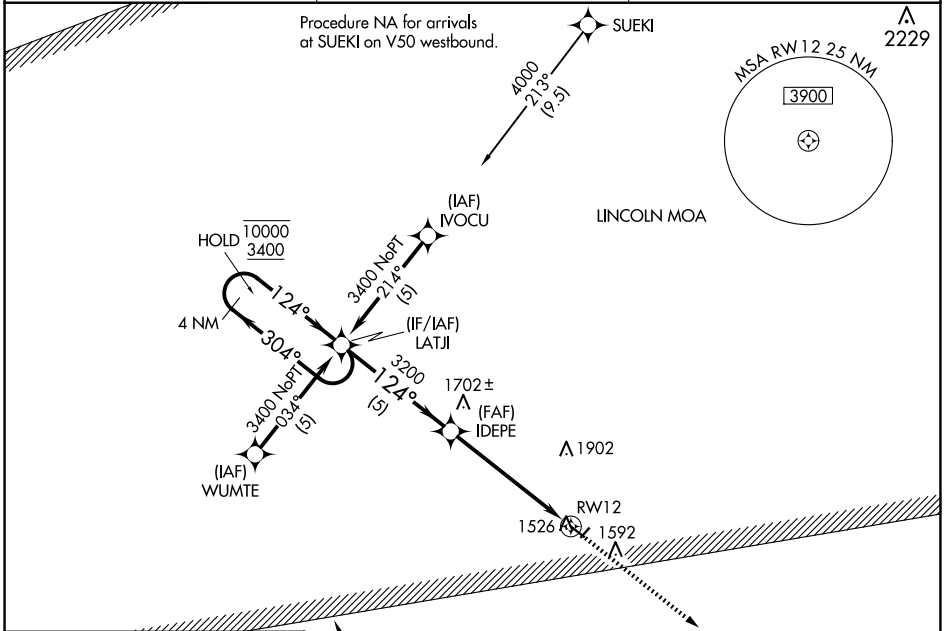

APP CRS 124°	Rwy Idg TDZE Apt Elev	3600 1465 1468
------------------------	-----------------------------	---

RNAV (GPS) RWY 12

HEBRON MUNI (HJH)

RNP APCH-GPS.	MISSED APPROACH: Climb to 3400 direct AMIFA and hold.
---------------	---

AWOS-3 118.525	MINNEAPOLIS CENTER 126.4 317.7	CTAF 122.9
--------------------------	--	----------------------

ELEV 1468	TDZE 1465
-----------	-----------

CATEGORY	A	B	C	D
LNNAV MDA	2080-1	615 (700-1)	NA	
CIRCLING	2100-1	632 (700-1)	NA	

NC-2, 20 MAR 2025 to 17 APR 2025

NC-2, 20 MAR 2025 to 17 APR 2025