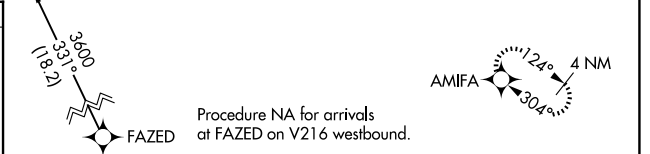

CATEGORY	A	B	C	D
LNNAV MDA	2080-1	615 (700-1)	NA	
CIRCLING	2100-1	632 (700-1)	NA	

NC-2, 20 MAR 2025 to 17 APR 2025

NC-2, 20 MAR 2025 to 17 APR 2025