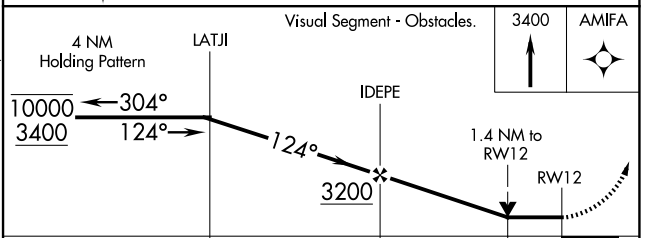

CATEGORY	A	B	C	D
LNNAV MDA	2080-1	615 (700-1)	NA	
CIRCLING	2100-1	632 (700-1)	NA	

NC-2, 20 MAR 2025 to 17 APR 2025

NC-2, 20 MAR 2025 to 17 APR 2025