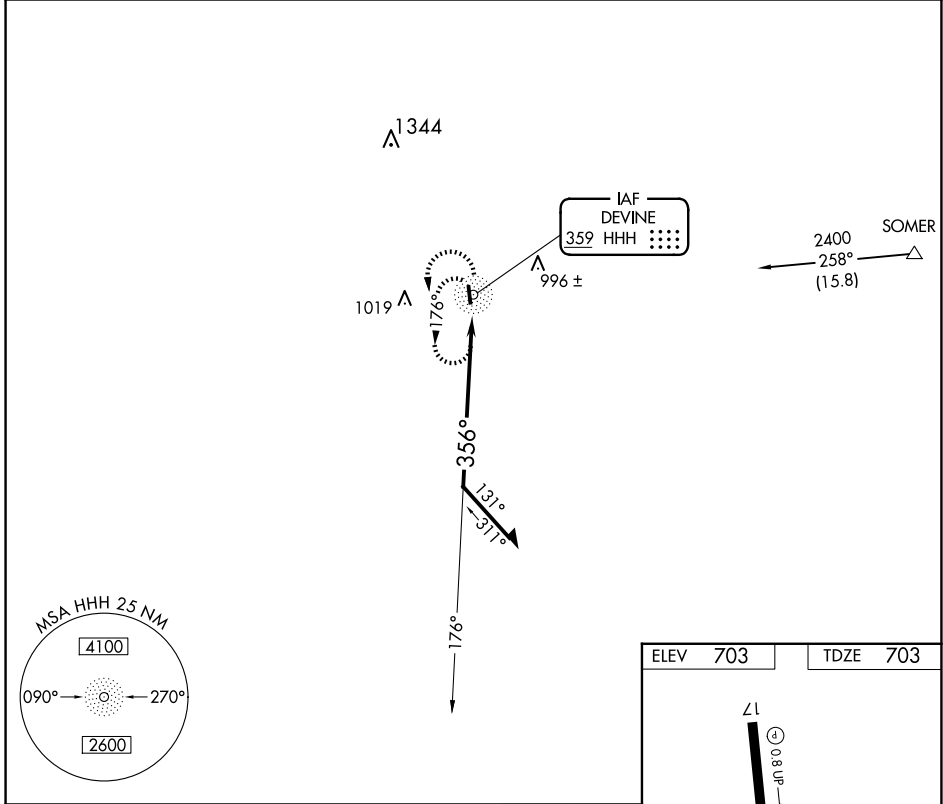

NDB HHH 359	APP CRS 356°	Rwy Idg TDZE Apt Elev	3399 703 703
-----------------------	------------------------	-----------------------------	---

NDB RWY 35

DEVINE MUNI (23R)

▼ Use Castroville Muni altimeter setting; when not received, use South Texas Rgnl at Hondo altimeter setting and increase all MDA 40 feet. Helicopter visibility reduction below 1 SM NA. Night landing: Rwy 35 NA.

▲ NA MISSED APPROACH: Climbing left turn to 2400 in HHH NDB holding pattern.

CVB AWOS-3 119.25	HOUSTON CENTER 134.95 269.4	CTAF 122.9
-----------------------------	---------------------------------------	----------------------

CATEGORY	A	B	C	D
S-35	1340-1	637 (700-1)		NA
CIRCLING	1380-1	677 (700-1)		NA

SC-3, 20 MAR 2025 to 17 APR 2025

SC-3, 20 MAR 2025 to 17 APR 2025