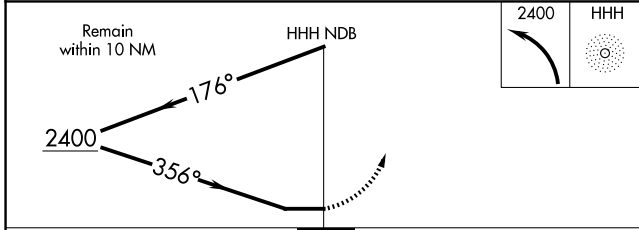

NDB HHH 359	APP CRS 356°	Rwy Idg TDZE Apt Elev	3399 703 703
-----------------------	------------------------	-----------------------------	---

NDB RWY 35

DEVINE MUNI (23R)

▼ Use Castroville Muni altimeter setting; when not received, use South Texas Rgnl at Hondo altimeter setting and increase all MDA 40 feet. Helicopter visibility reduction below 1 SM NA. Night landing: Rwy 35 NA.

▲ NA MISSED APPROACH: Climbing left turn to 2400 in HHH NDB holding pattern.

CVB AWOS-3 119.25	HOUSTON CENTER 134.95 269.4	CTAF 122.9
-----------------------------	---------------------------------------	----------------------