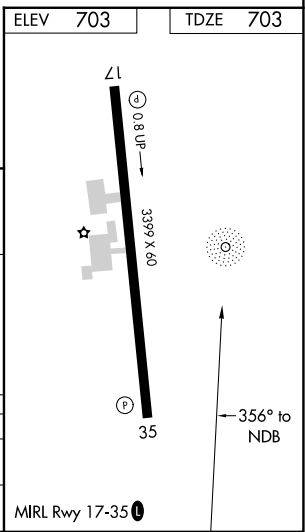

NDB HHH 359	APP CRS 356°	Rwy Idg TDZE Apt Elev	3399 703 703
-----------------------	------------------------	-----------------------------	---

NDB RWY 35

DEVINE MUNI (23R)

▼ Use Castroville Muni altimeter setting; when not received, use South Texas Rgnl at Hondo altimeter setting and increase all MDA 40 feet. Helicopter visibility reduction below 1 SM NA. Night landing: Rwy 35 NA.

▲ NA MISSED APPROACH: Climbing left turn to 2400 in HHH NDB holding pattern.

CVB AWOS-3 119.25	HOUSTON CENTER 134.95 269.4	CTAF 122.9
-----------------------------	---------------------------------------	----------------------