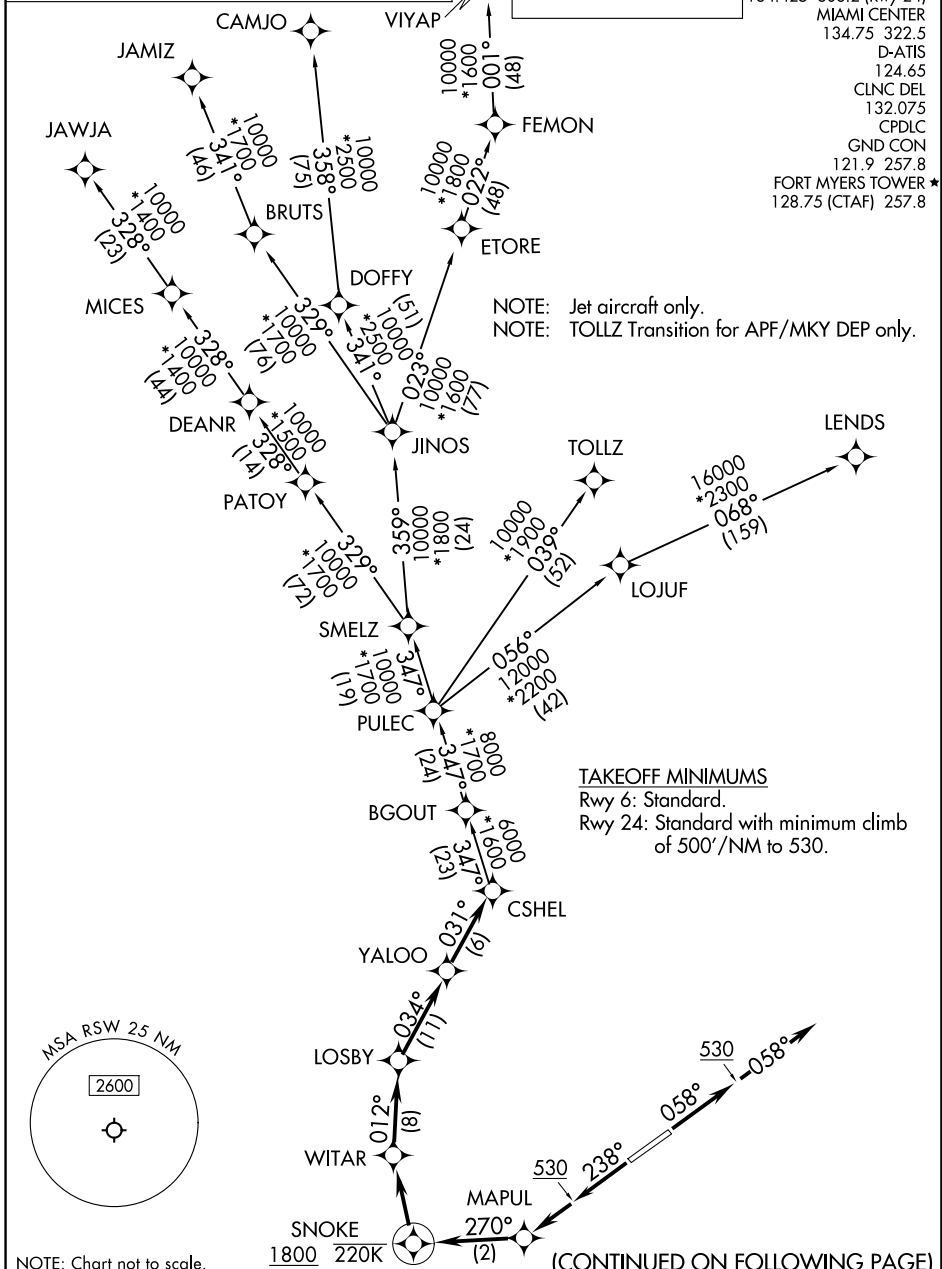

(CSHEL7.CSHEL) 24305

AL-6757 (FAA)

SOUTHWEST FLORIDA INTL (RSW)

CSHEL SEVEN DEPARTURE (RNAV)

FORT MYERS, FLORIDA

RNAV 1 - DME/DME/IRU or GPS.
RADAR required for non-GPS equipped aircraft.

TOP ALTITUDE:
4000

FORT MYERS DEP CON*
 126.8 306.2 (Rwy 6)
 134.425 306.2 (Rwy 24)
 MIAMI CENTER
 134.75 322.5
 D-ATIS
 124.65
 CLNC DEL
 132.075
 CPDLC
 GND CON
 121.9 257.8
 FORT MYERS TOWER*
 128.75 (CTAF) 257.8

SE-3, 20 MAR 2025 to 17 APR 2025

SE-3, 20 MAR 2025 to 17 APR 2025

CSHEL SEVEN DEPARTURE (RNAV)

FORT MYERS, FLORIDA

(CSHEL7.CSHEL) 31OCT24

SOUTHWEST FLORIDA INTL (RSW)