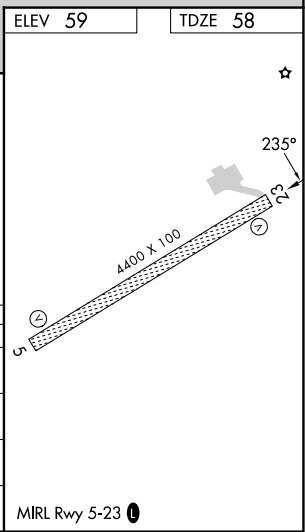

AK, 20 FEB 2025 to 17 APR 2025

AK, 20 FEB 2025 to 17 APR 2025