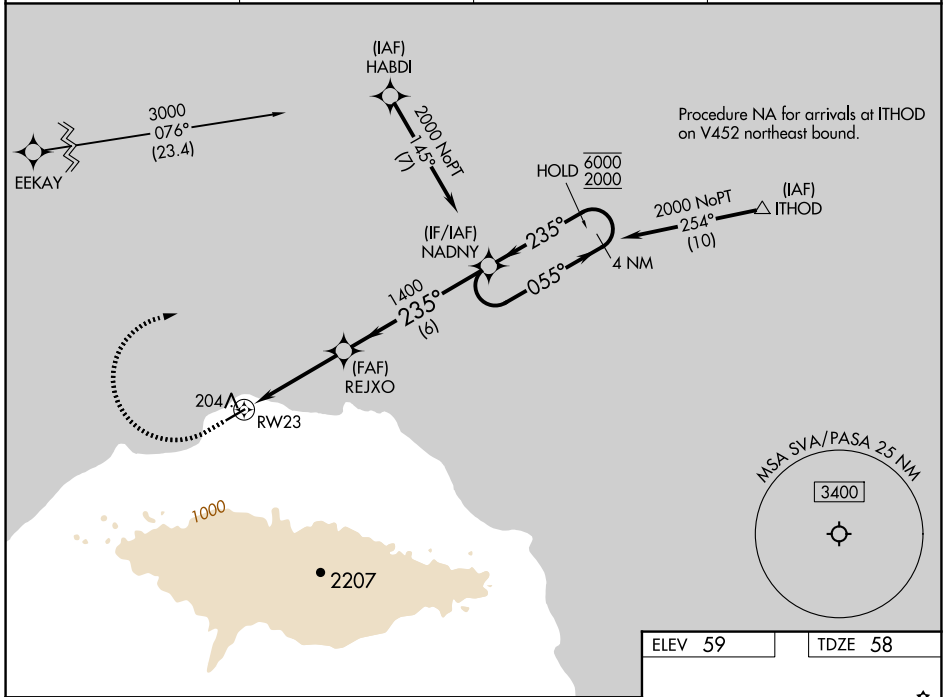

WAAS CH 58245 W23A	APP CRS 235°	Rwy Idg TDZE Apt Elev	4400 58 59
--	------------------------	-----------------------------	---------------------------------------

RNAV (GPS) RWY 23

SAVOONGA (SVA) (PASA)

RNP APCH - GPS.	MISSED APPROACH: Climb to 510 then climbing right turn to 2000 direct NADNY and hold.
<p>⚠ For uncompensated Baro-VNAV systems, LNAV/VNAV NA below -22°C or above 54°C. Circling NA southeast of Rwy 5-23.</p>	

AWOS-3P 121.3	ANCHORAGE CENTER 132.2 281.4	NOME RADIO 122.3	CTAF 122.7
-------------------------	--	----------------------------	----------------------

CATEGORY	A	B	C	D
LPV DA	308-1 250 (300-1)			
LNAV/VNAV DA	408-1 350 (400-1)			
LNAV MDA	460-1	402 (500-1)	460-1½	402 (500-1½)
CIRCLING	520-1	461 (500-1)	780-2 721 (800-2)	1100-3 1041 (1100-3)

AK, 20 FEB 2025 to 17 APR 2025

AK, 20 FEB 2025 to 17 APR 2025