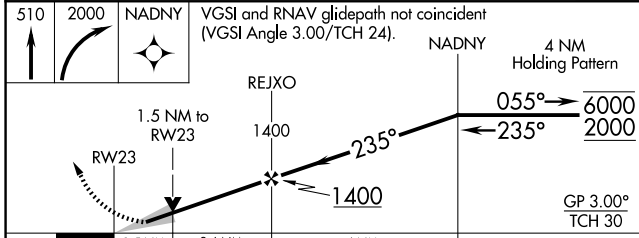

WAAS CH 58245 W23A	APP CRS 235°	Rwy Idg TDZE Apt Elev	4400 58 59

RNAV (GPS) RWY 23

SAVOONGA (SVA) (PASA)

RNP APCH - GPS.	MISSED APPROACH: Climb to 510 then climbing right turn to 2000 direct NADNY and hold.
⚠ For uncompensated Baro-VNAV systems, LNAV/VNAV NA below -22°C or above 54°C. Circling NA southeast of Rwy 5-23.	

AWOS-3P 121.3	ANCHORAGE CENTER 132.2 281.4	NOME RADIO 122.3	CTAF 122.7

CATEGORY	A	B	C	D
LPV DA	308-1 250 (300-1)			
LNAV/VNAV DA	408-1 350 (400-1)			
LNAV MDA	460-1	402 (500-1)	460-1½	402 (500-1½)
CIRCLING	520-1	461 (500-1)	780-2 721 (800-2)	1100-3 1041 (1100-3)