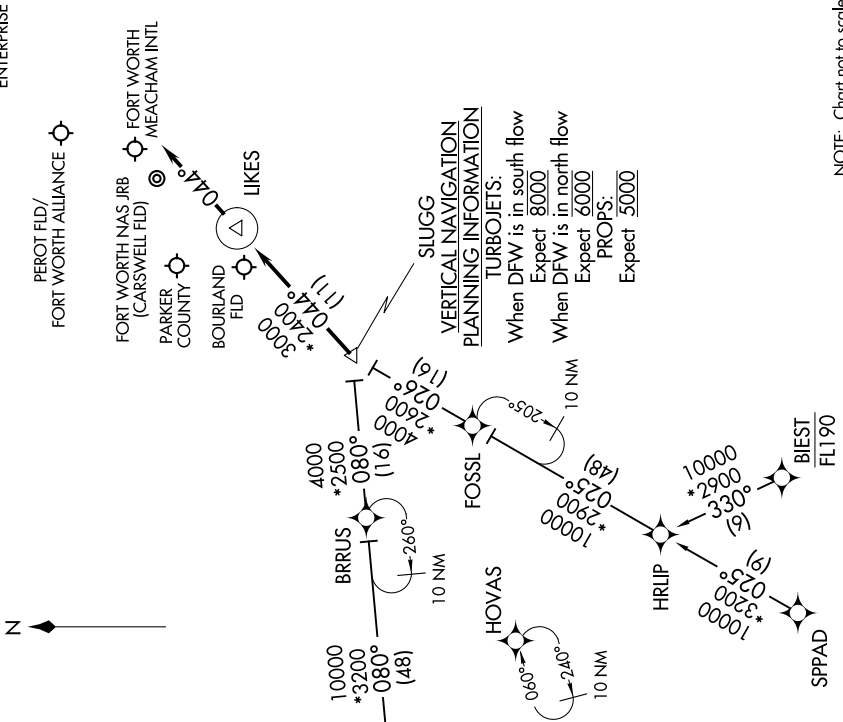

LIKES THREE ARRIVAL (RNAV)

FORT WORTH, TEXAS

SC-2, 20 MAR 2025 to 17 APR 2025

LONE STAR APP CON
 135.975 125.8 257.95
 AFW ATIS
 126.925
 FTW ATIS
 120.7
 KNFW ATIS*
 351.675

NOTE: RADAR required.
 NOTE: RNAV 1.
 NOTE: DME/DME/IRU or GPS required.

NOTE: Chart not to scale.

ARRIVAL ROUTE DESCRIPTION

BIEST TRANSITION (BIEST.LIKES3)
FOSSL TRANSITION (FOSSL.LIKES3): (For ACT and GRK terminal area departures only.)
GEEKY TRANSITION (GEEKY.LIKES3)
LYMPY TRANSITION (LYMPY.LIKES3): (For ABI terminal area departures only.)
SPPAD TRANSITION (SPPAD.LIKES3)

From SLUGG on track 044° to LIKES, then on track 044°. Expect RADAR vectors to final approach course.

SC-2, 20 MAR 2025 to 17 APR 2025

LIKES THREE ARRIVAL (RNAV)

FORT WORTH, TEXAS