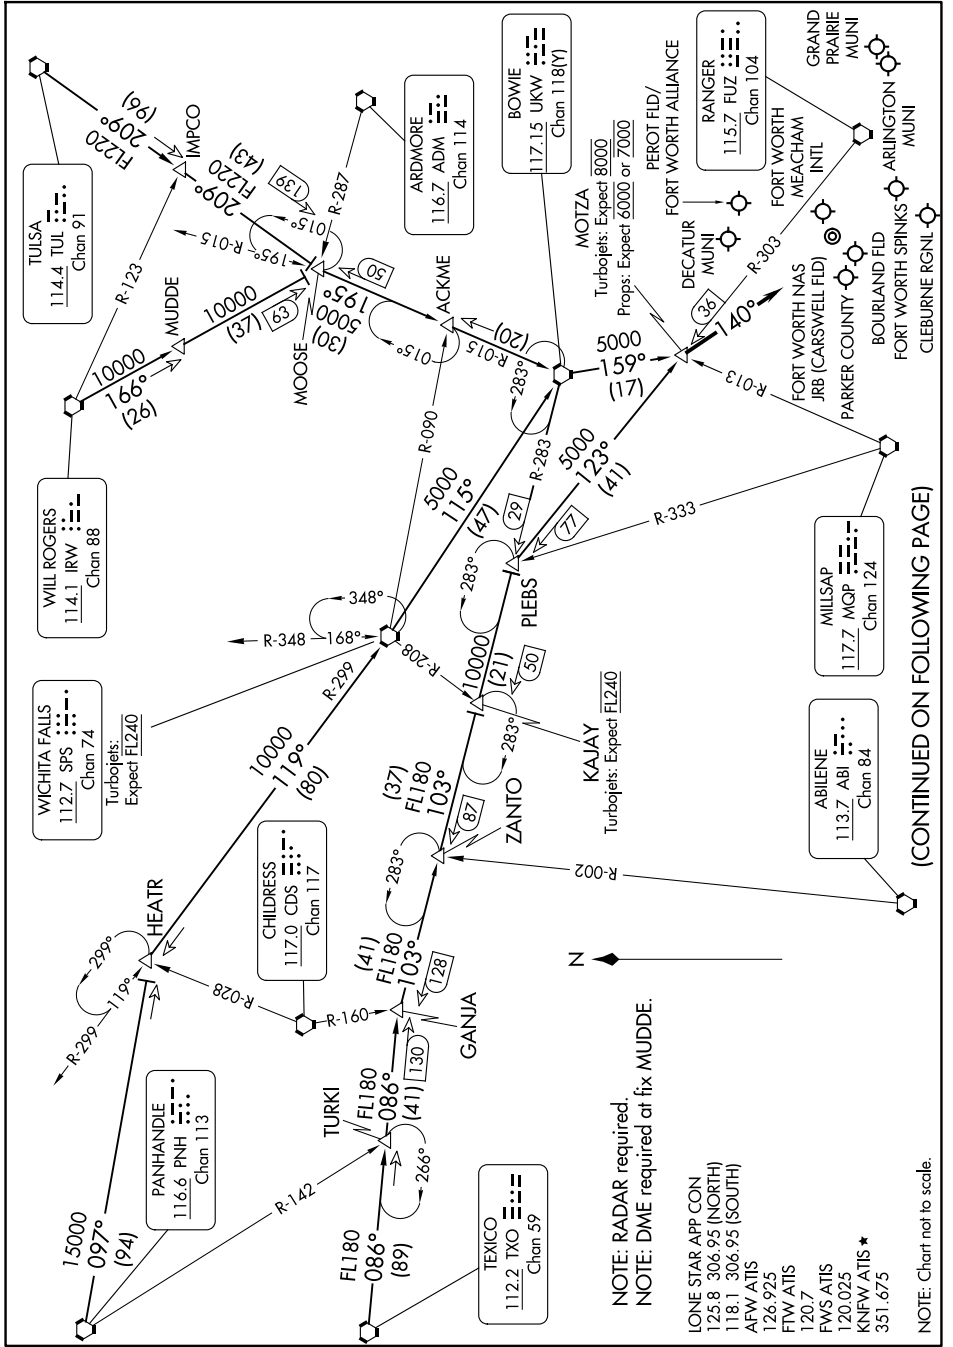

MOTZA ONE ARRIVAL

FORT WORTH, TEXAS

SC-2, 20 MAR 2025 to 17 APR 2025

SC-2, 20 MAR 2025 to 17 APR 2025

(CONTINUED ON FOLLOWING PAGE)

NOTE: RADAR required.
 NOTE: DME required at fix MUDDIE.

- LONE STAR APP CON
- 125.8 306.95 (NORTH)
- 118.1 306.95 (SOUTH)
- AFW ATIS
- 126.925
- FTW ATIS
- 120.7
- FWS ATIS
- 120.025
- KNFW ATIS ★
- 351.675

NOTE: Chart not to scale.

MOTZA ONE ARRIVAL

(MOTZA.MOTZA1) 17JUN21

FORT WORTH, TEXAS