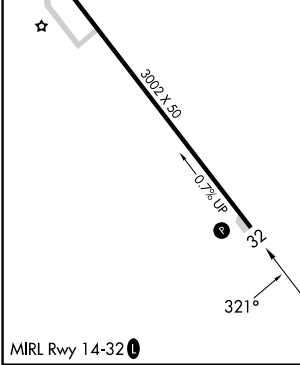

APP CRS	Rwy Idg	3002
321°	TDZE	1116
	Apt Elev	1116

RNAV (GPS) RWY 32

WINTERSET MUNI (3Y3)

RNP APCH.
▼ Circling NA for Cat B southwest of Rwy 14-32. Circling
▲ NA Rwy 14 NA at night. Use Osceola altimeter setting.

MISSED APPROACH: Climb to 3000 direct ZIKUP and hold.

175 AWOS-3
120.975

DES MOINES APP CON
123.9 360.7

UNICOM
122.7 (CTAF) 0

CATEGORY	A	B	C	D
LNNAV MDA	1660-1	544 (600-1)	NA	
CIRCLING	1660-1 544 (600-1)	1700-1 584 (600-1)	NA	

NC-3, 20 MAR 2025 to 17 APR 2025

NC-3, 20 MAR 2025 to 17 APR 2025