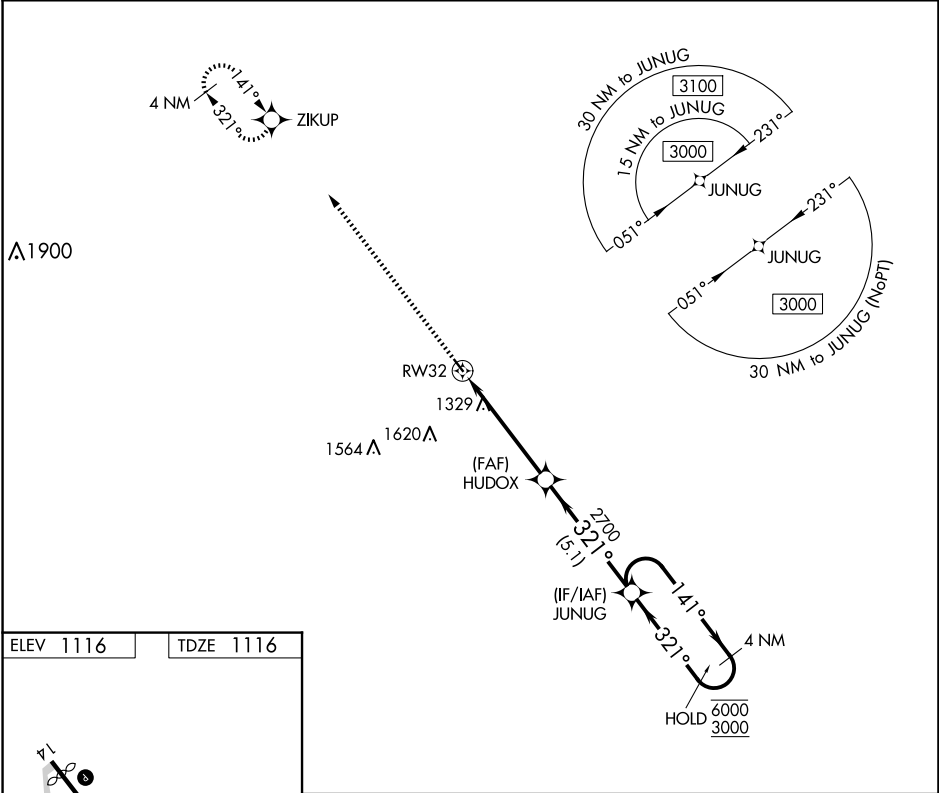

APP CRS	Rwy Idg	3002
321°	TDZE	1116
	Apt Elev	1116

RNAV (GPS) RWY 32

WINTERSET MUNI (3Y3)

RNP APCH.
▼ Circling NA for Cat B southwest of Rwy 14-32. Circling
▲ NA Rwy 14 NA at night. Use Osceola altimeter setting.

MISSED APPROACH: Climb to 3000 direct ZIKUP and hold.

175 AWOS-3
120.975

DES MOINES APP CON
123.9 360.7

UNICOM
122.7 (CTAF) 0

CATEGORY	A	B	C	D
LNNAV MDA	1660-1	544 (600-1)	NA	
CIRCLING	1660-1 544 (600-1)	1700-1 584 (600-1)	NA	

NC-3, 20 MAR 2025 to 17 APR 2025

NC-3, 20 MAR 2025 to 17 APR 2025