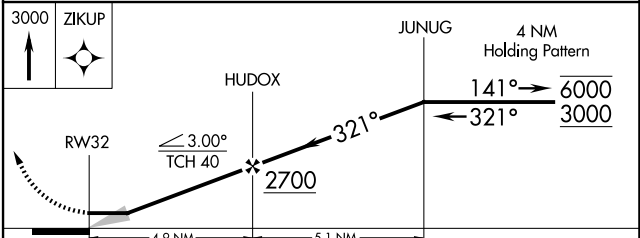

APP CRS	Rwy Idg	3002
321°	TDZE	1116
	Apt Elev	1116

RNAV (GPS) RWY 32

WINTERSET MUNI (3Y3)

RNP APCH.
▼ Circling NA for Cat B southwest of Rwy 14-32. Circling
▲ NA Rwy 14 NA at night. Use Osceola altimeter setting.

MISSED APPROACH: Climb to 3000 direct ZIKUP and hold.

175 AWOS-3
120.975

DES MOINES APP CON
123.9 360.7

UNICOM
122.7 (CTAF) 0

CATEGORY	A	B	C	D
LNNAV MDA	1660-1	544 (600-1)	NA	
CIRCLING	1660-1 544 (600-1)	1700-1 584 (600-1)	NA	

NC-3, 20 MAR 2025 to 17 APR 2025

NC-3, 20 MAR 2025 to 17 APR 2025