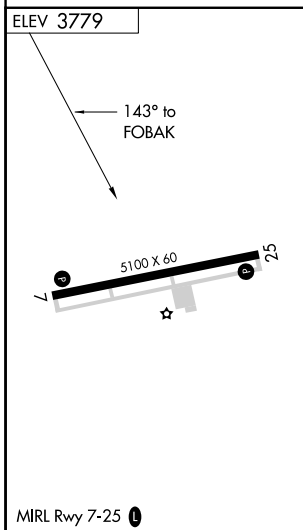

APP CRS 143°	Rwy Idg TDZE Apt Elev	N/A N/A 3779
------------------------	-----------------------------	---

RNAV (GPS)-B

MULESHOE MUNI (2T1)

▲NA Use Clovis Rgnl altimeter setting; when not received use Hereford Muni altimeter setting.		MISSED APPROACH: Climbing right turn to 5800 direct TXO VORTAC and hold.	
CVN AWOS-3PT 135.375	FORT WORTH CENTER 126.45 316.1	CTAF 122.9	122.8 0

	5 NM Holding Pattern	TXO VORTAC	CENUM	HELUS 2.4 NM to FOBAK	FOBAK	5800	TXO
	5800	← 323° → 143°	143°	5600	5200		
		15 NM	3.5 NM	2.4 NM			
CATEGORY	A	B	C	D			
CIRCLING	4360-1 581 (600-1)	4380-1 601 (700-1)	4660-2¾ 881 (900-2¾)	NA			