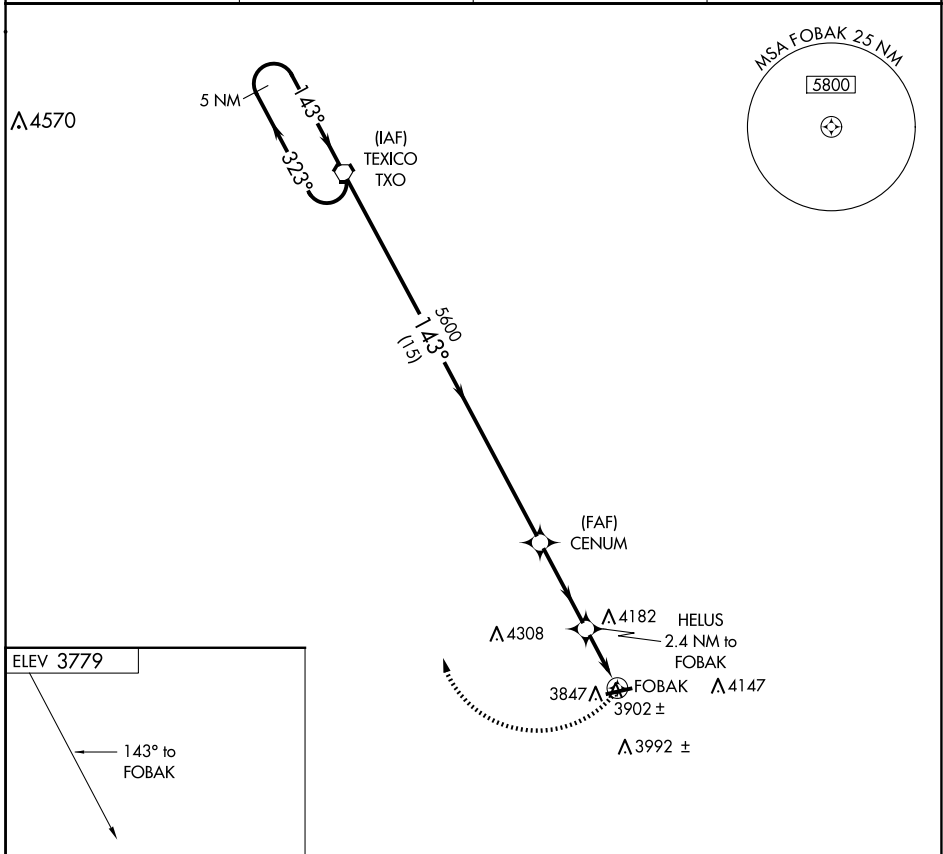

APP CRS 143°	Rwy Idg TDZE Apt Elev	N/A N/A 3779
------------------------	-----------------------------	---

RNAV (GPS)-B

MULESHOE MUNI (2T1)

▲NA Use Clovis Rgnl altimeter setting; when not received use Hereford Muni altimeter setting.		MISSED APPROACH: Climbing right turn to 5800 direct TXO VORTAC and hold.	
CVN AWOS-3PT 135.375	FORT WORTH CENTER 126.45 316.1	CTAF 122.9	122.8 0

	5 NM Holding Pattern	TXO VORTAC	CENUM	HELUS 2.4 NM to FOBAK	FOBAK	5800	TXO
	5800	← 323° → 143°	143°	5600	5200		
		15 NM	3.5 NM	2.4 NM			
CATEGORY	A	B	C	D			
CIRCLING	4360-1 581 (600-1)	4380-1 601 (700-1)	4660-2¾ 881 (900-2¾)	NA			