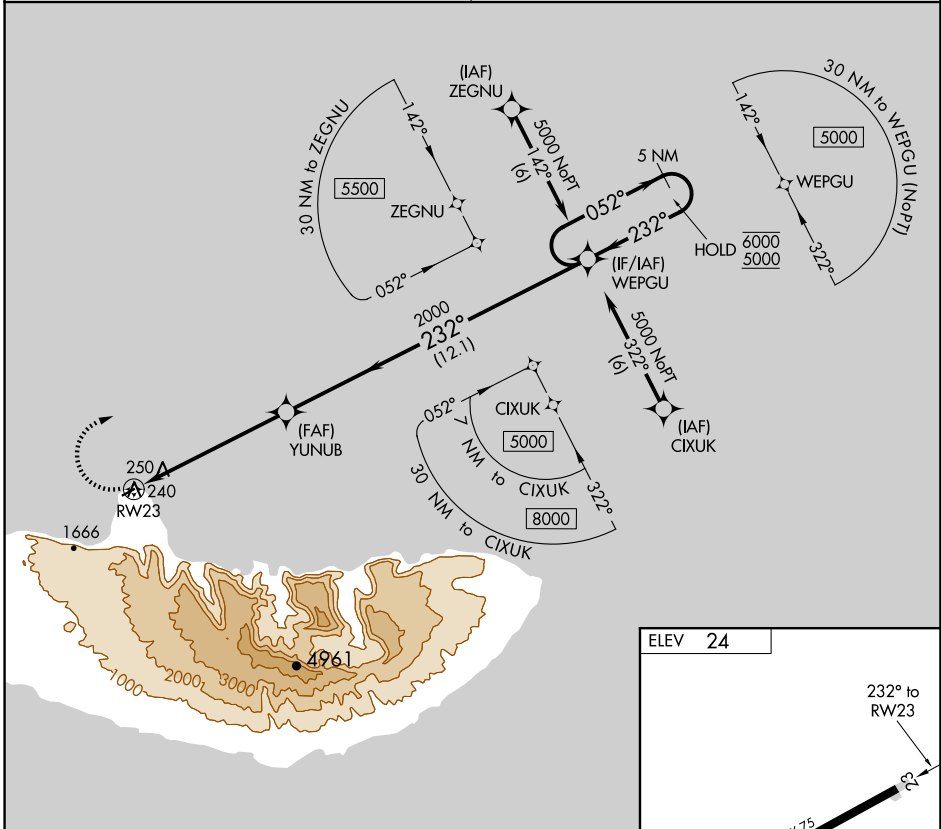

APP CRS	Rwy Idg	N/A
232°	TDZE	N/A
	Apt Elev	24

RNAV (GPS)-A

KALAUPAPA (LUP) (PHLU)

RNP APCH.	MISSED APPROACH: Climbing right turn to 5000 direct WEPGU and hold, continue climb-in-hold to 5000.
<p>▼ Circling NA southeast of Rwy 5-23.</p> <p>▲ NA Procedure NA at night.</p> <p>Use Kaunakakai altimeter setting.</p>	
HCF CENTER 124.1 317.5	CTAF 122.9

CATEGORY	A	B	C	D
CIRCLING	660-1	636 (700-1)	NA	

MIRL Rwy 5-23

PAC, 20 FEB 2025 to 17 APR 2025

PAC, 20 FEB 2025 to 17 APR 2025