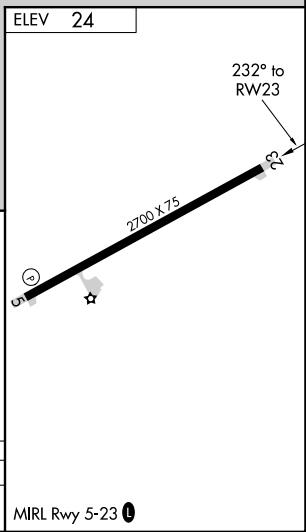

APP CRS	Rwy Idg	N/A
232°	TDZE	N/A
	Apt Elev	24

RNAV (GPS)-A

KALAUPAPA (LUP) (PHLU)

RNP APCH.	MISSED APPROACH: Climbing right turn to 5000 direct WEPGU and hold, continue climb-in-hold to 5000.
<p>▼ Circling NA southeast of Rwy 5-23.</p> <p>▲ NA Procedure NA at night.</p> <p>Use Kaunakakai altimeter setting.</p>	
HCF CENTER 124.1 317.5	CTAF 122.9

CATEGORY	A	B	C	D
CIRCLING	660-1	636 (700-1)	NA	

MIRL Rwy 5-23

PAC, 20 FEB 2025 to 17 APR 2025

PAC, 20 FEB 2025 to 17 APR 2025