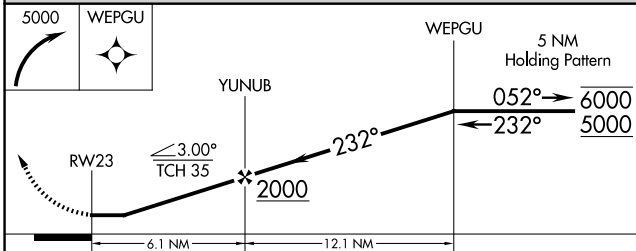

APP CRS	Rwy Idg	N/A
232°	TDZE	N/A
	Apt Elev	24

RNAV (GPS)-A

KALAUPAPA (LUP) (PHLU)

RNP APCH.	MISSED APPROACH: Climbing right turn to 5000 direct WEPGU and hold, continue climb-in-hold to 5000.
<p>▼ Circling NA southeast of Rwy 5-23.</p> <p>▲ NA Procedure NA at night.</p> <p>Use Kaunakakai altimeter setting.</p>	
HCF CENTER 124.1 317.5	CTAF 122.9

CATEGORY	A	B	C	D
CIRCLING	660-1	636 (700-1)	NA	

MIRL Rwy 5-23

PAC, 20 FEB 2025 to 17 APR 2025

PAC, 20 FEB 2025 to 17 APR 2025