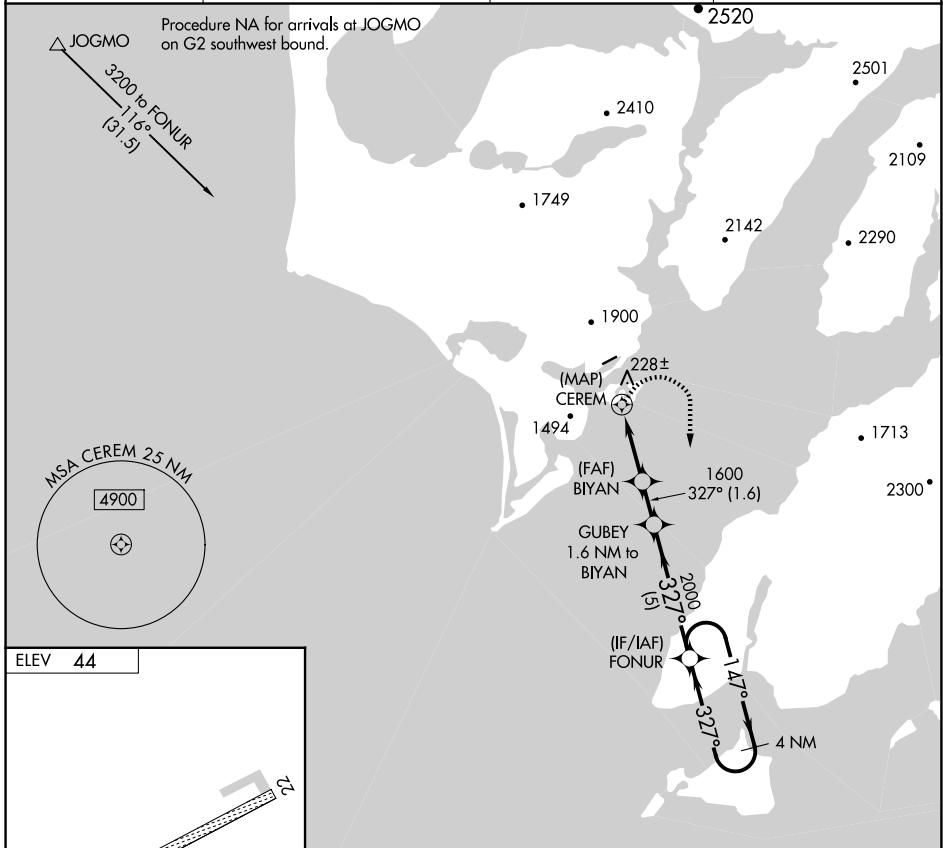

APP CRS <b>327°</b>	Rwy Idg TDZE Apt Elev	<b>N/A</b> <b>N/A</b> <b>44</b>
------------------------	-----------------------------	---------------------------------------

# RNAV (GPS)-A

AKHIOK (AKK) (PAKH)

<p><b>▼</b> DME/DME RNP-0.3 NA. Procedure NA at night. <b>▲</b> Circling NA northwest of Rwy 4/22.</p>	<p>MISSED APPROACH: Climbing right turn to 3200 direct FONUR WP and hold.</p>
--	---

CATEGORY	A	B	C	D
CIRCLING	620-2 576 (600-2)	1360-2 1316 (1400-2)	NA	

AK, 20 FEB 2025 to 17 APR 2025

AK, 20 FEB 2025 to 17 APR 2025