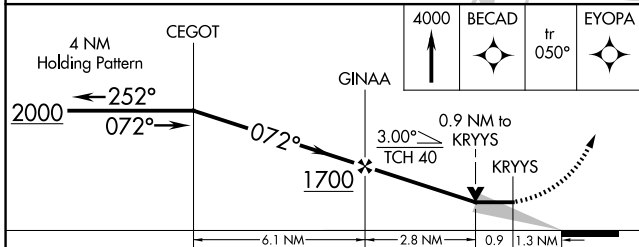

CATEGORY	A	B	C	D
LP MDA	820-1½	707 (800-1½)		NA
LNAV MDA	1060-1½	947 (1000-1½)		NA
CIRCLING	1060-1½ 945 (1000-1½)	1140-1½ 1025 (1100-1½)		NA

REIL Rwy 7 **0**
MIRL Rwy 7-25 **0**