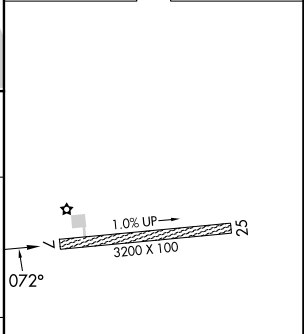

CATEGORY	A	B	C	D
LP MDA	820-1½	707 (800-1½)		NA
LNAV MDA	1060-1½	947 (1000-1½)		NA
CIRCLING	1060-1½ 945 (1000-1½)	1140-1½ 1025 (1100-1½)		NA

REIL Rwy 7 **0**
MIRL Rwy 7-25 **0**