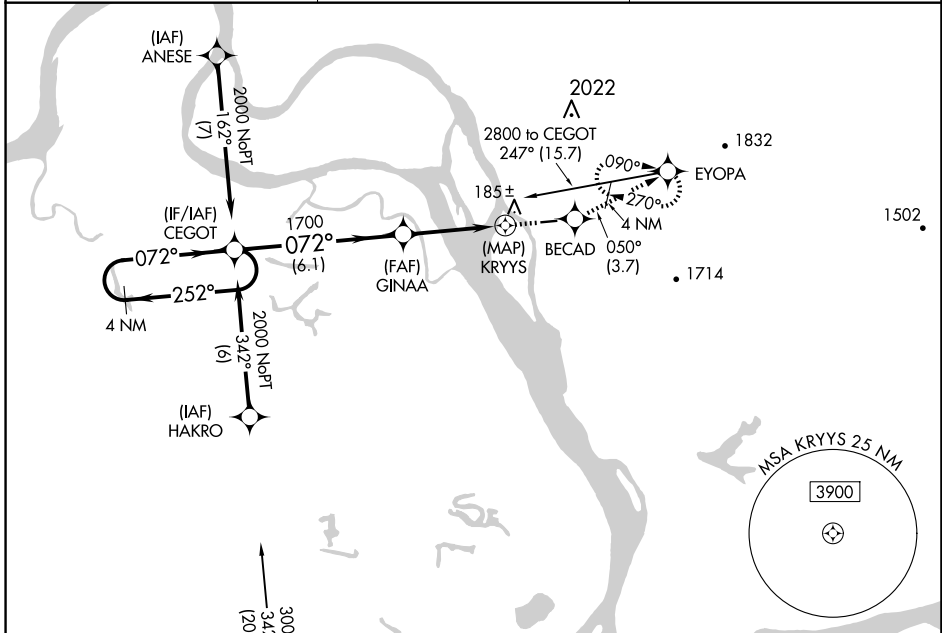

WAAS CH 57929 W07A	APP CRS 072°	Rwy Idg TDZE Apt Elev	3200 113 115
--	------------------------	-----------------------------	---

RNAV (GPS) RWY 7
MARSHALL DON HUNTER SR (MDM)(PADM)

⚠ When local altimeter setting not received, use Russian Mission altimeter setting and increase all MDA 60 feet. DME/DME RNP-0.3 NA.
❄ -26°C VDP NA with Russian Mission altimeter setting.

MISSED APPROACH: Climb to 4000 direct BECAD and on track 050° to EYOPA and hold, continue climb-in-hold to 4000.

AWOS-3P 119.675	ANCHORAGE CENTER 124.0	CTAF 122.9
---------------------------	----------------------------------	----------------------

AK, 20 FEB 2025 to 17 APR 2025

AK, 20 FEB 2025 to 17 APR 2025

ELEV 115	TDZE 113
----------	----------

CATEGORY	A	B	C	D
LP MDA	820-1½	707 (800-1½)		NA
LNAV MDA	1060-1½	947 (1000-1½)		NA
CIRCLING	1060-1½ 945 (1000-1½)	1140-1½ 1025 (1100-1½)		NA

REIL Rwy 7 **0**
MIRL Rwy 7-25 **0**