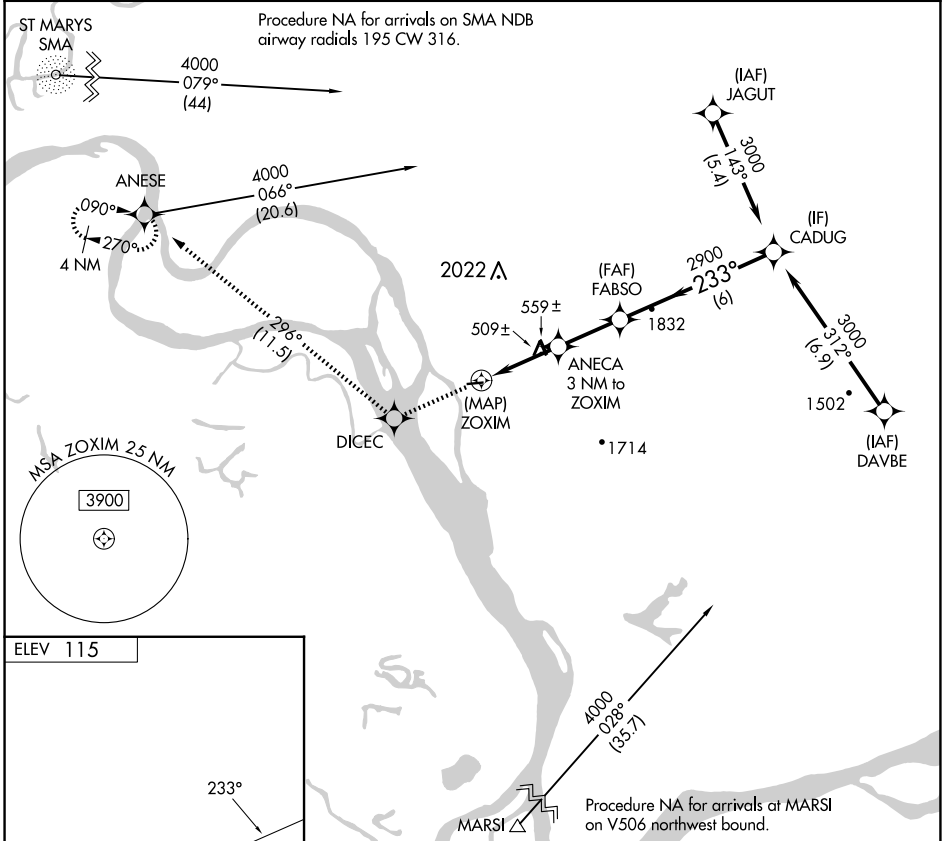

APP CRS	Rwy Idg	N/A
233°	TDZE	N/A
	Apt Elev	115

RNAV (GPS)-A

MARSHALL DON HUNTER SR (MDM) (PADM)

When local altimeter setting not received, use Russian Mission altimeter setting and increase Cat B MDA 60 feet.
 -26°C
 DME/DME RNP- 0.3 NA.

MISSED APPROACH: Climb to 4000 direct DICEC and on track 296° to ANESE and hold, continue climb-in-hold to 4000.

AWOS-3P 119.675	ANCHORAGE CENTER 124.0	CTAF 122.9
---------------------------	----------------------------------	----------------------

4000	DICEC	tr 296°	ANESE	FABSO	CADUG
ANECA 3 NM to ZOXIM			2000	2900	3000
ZOXIM			233°		
3 NM			2.4 NM		6 NM
CATEGORY	A	B	C	D	
CIRCLING	880-1 765 (800-1)	1140-1½ 1025 (1100-1½)	NA		

AK, 20 FEB 2025 to 17 APR 2025

AK, 20 FEB 2025 to 17 APR 2025