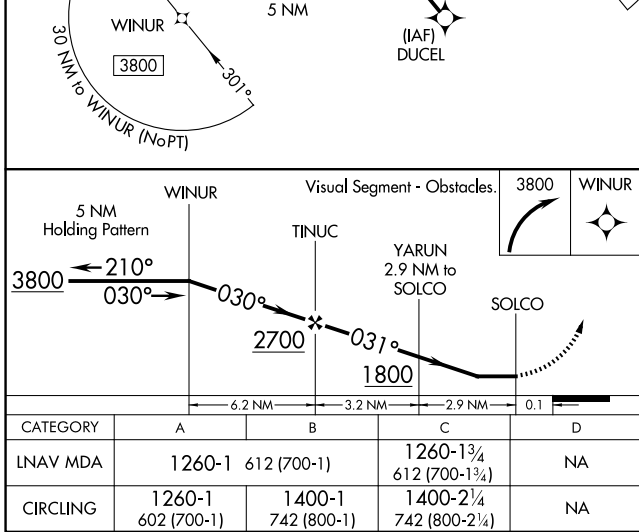

RNAV (GPS) RWY 3

RUBY (RBY) (PARY)

APP CRS	Rwy Idg	4000
031°	TDZE	648
	Apt Elev	658

⚠ When local altimeter setting not received, use Galena altimeter setting and increase all MDA 340 feet and all visibilities ¾ SM. DME/DME RNP-0.3 NA.
⚠ Rwy 3 Straight-in and Circling minimums NA at night. Helicopter visibility reduction below 1 SM NA.
❄ -39°C

MISSED APPROACH:
 Climbing right turn to 3800 direct WINUR and hold.

AWOS-3P 118.25	ANCHORAGE CENTER 127.0 290.2	FAIRBANKS RADIO 122.25	CTAF 122.8
--------------------------	--	----------------------------------	----------------------

CATEGORY	A	B	C	D
LNVA MDA	1260-1	612 (700-1)	1260-1¾ 612 (700-1¾)	NA
CIRCLING	1260-1 602 (700-1)	1400-1 742 (800-1)	1400-2¼ 742 (800-2¼)	NA

REIL Rwy 21 **Ⓢ**
 MRL Rwy 3-21 **Ⓢ**

AK, 20 FEB 2025 to 17 APR 2025