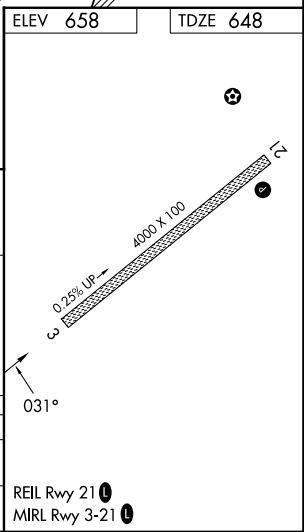

RNAV (GPS) RWY 3

RUBY (RBY) (PARY)

APP CRS	Rwy Idg	4000
031°	TDZE	648
	Apt Elev	658

⚠ When local altimeter setting not received, use Galena altimeter setting and increase all MDA 340 feet and all visibilities ¾ SM. DME/DME RNP-0.3 NA.
⚠ Rwy 3 Straight-in and Circling minimums NA at night. Helicopter visibility reduction below 1 SM NA.
❄ -39°C

MISSED APPROACH:
 Climbing right turn to 3800 direct WINUR and hold.

AWOS-3P 118.25	ANCHORAGE CENTER 127.0 290.2	FAIRBANKS RADIO 122.25	CTAF 122.8
--------------------------	--	----------------------------------	----------------------