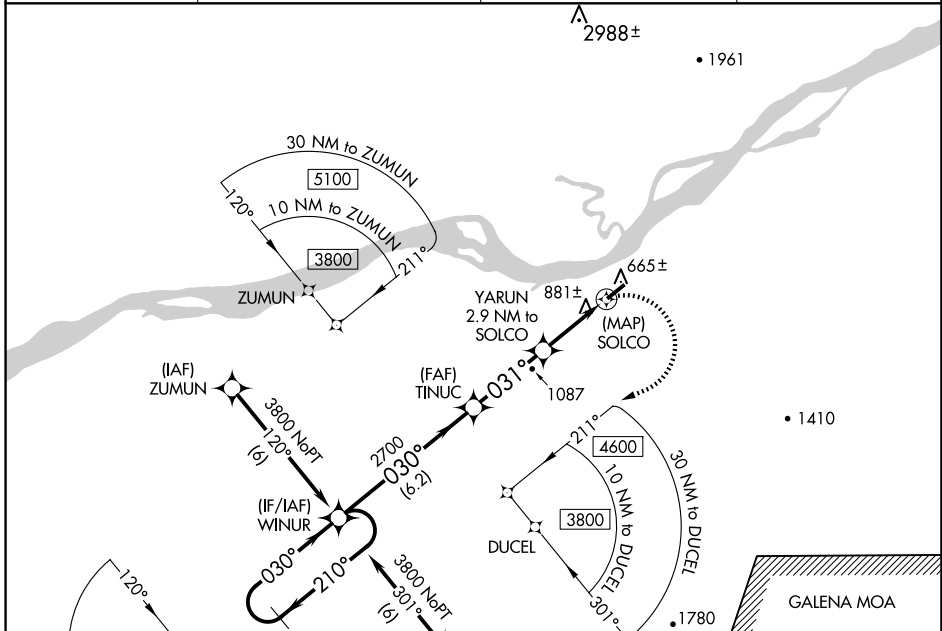

RNAV (GPS) RWY 3

RUBY (RBY) (PARY)

APP CRS	Rwy Idg	4000
031°	TDZE	648
	Apt Elev	658

⚠ When local altimeter setting not received, use Galena altimeter setting and increase all MDA 340 feet and all visibilities ¾ SM. DME/DME RNP-0.3 NA.
⚠ Rwy 3 Straight-in and Circling minimums NA at night. Helicopter visibility reduction below 1 SM NA.
❄ -39°C

MISSED APPROACH:
 Climbing right turn to 3800 direct WINUR and hold.

AWOS-3P 118.25	ANCHORAGE CENTER 127.0 290.2	FAIRBANKS RADIO 122.25	CTAF 122.8
--------------------------	--	----------------------------------	----------------------

CATEGORY	A	B	C	D
LNVA MDA	1260-1	612 (700-1)	1260-1¾ 612 (700-1¾)	NA
CIRCLING	1260-1 602 (700-1)	1400-1 742 (800-1)	1400-2¼ 742 (800-2¼)	NA

REIL Rwy 21 **Ⓢ**
 MRL Rwy 3-21 **Ⓢ**

AK, 20 FEB 2025 to 17 APR 2025

AK, 20 FEB 2025 to 17 APR 2025