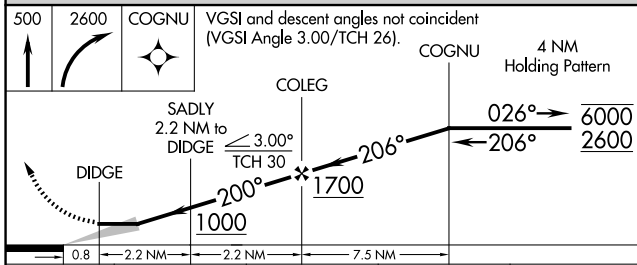

WAAS CH 57942 W18A	APP CRS 200°	Rwy Idg 3990 TDZE 26 Apt Elev 26
--	------------------------	---

RNAV (GPS) RWY 18

WALES (IWK) (PAIW)

RNP APCH. ▼ ✖ -26°C Circling NA east of Rwy 18-36.		MISSED APPROACH: Climb to 500 then climbing right turn to 2600 direct COG NU and hold.	
AWOS-3P 118.525	ANCHORAGE CENTER 133.3 290.4	NOME RADIO 122.6	CTAF 123.0