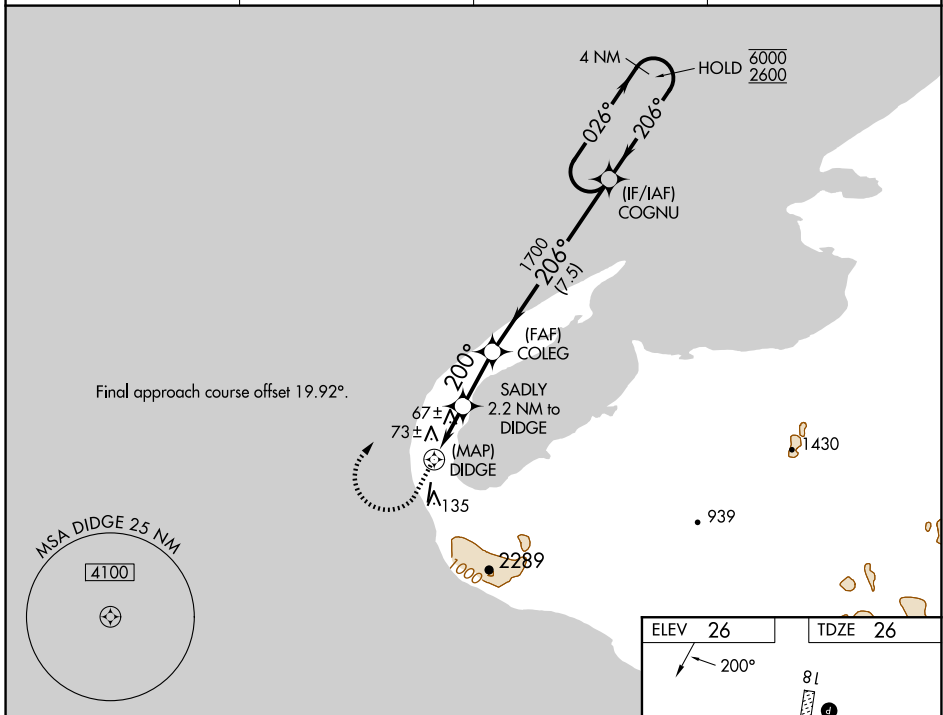

WAAS CH 57942 W18A	APP CRS 200°	Rwy Idg 3990 TDZE 26 Apt Elev 26
--	------------------------	---

RNAV (GPS) RWY 18

WALES (IWK) (PAIW)

RNP APCH. ▼ ✖ -26°C Circling NA east of Rwy 18-36.		MISSED APPROACH: Climb to 500 then climbing right turn to 2600 direct COG NU and hold.	
AWOS-3P 118.525	ANCHORAGE CENTER 133.3 290.4	NOME RADIO 122.6	CTAF 123.0

CATEGORY	A	B	C	D
LP MDA	340-1 314 (400-1)			
LNAV MDA	640-1 614 (700-1)	640-1¾ 614 (700-1¾)		
✖ CIRCLING	640-1 614 (700-1)	640-1¾ 614 (700-1¾)	640-2 614 (700-2)	

AK, 20 FEB 2025 to 17 APR 2025

AK, 20 FEB 2025 to 17 APR 2025