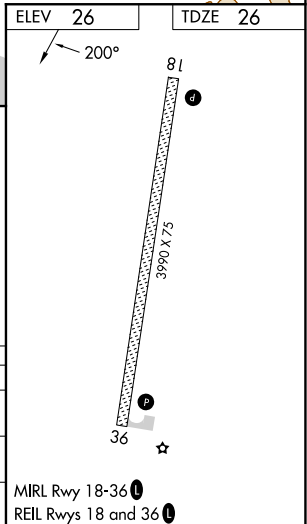

WAAS CH 57942 W18A	APP CRS 200°	Rwy Idg 3990 TDZE 26 Apt Elev 26
--	------------------------	---

RNAV (GPS) RWY 18

WALES (IWK) (PAIW)

RNP APCH. ▼ ✖ -26°C Circling NA east of Rwy 18-36.		MISSED APPROACH: Climb to 500 then climbing right turn to 2600 direct COG NU and hold.	
AWOS-3P 118.525	ANCHORAGE CENTER 133.3 290.4	NOME RADIO 122.6	CTAF 123.0

CATEGORY	A	B	C	D
LP MDA	340-1 314 (400-1)			
LNAV MDA	640-1 614 (700-1)	640-1¾ 614 (700-1¾)		
✖ CIRCLING	640-1 614 (700-1)	640-1¾ 614 (700-1¾)	640-2 614 (700-2)	

AK, 20 FEB 2025 to 17 APR 2025

AK, 20 FEB 2025 to 17 APR 2025