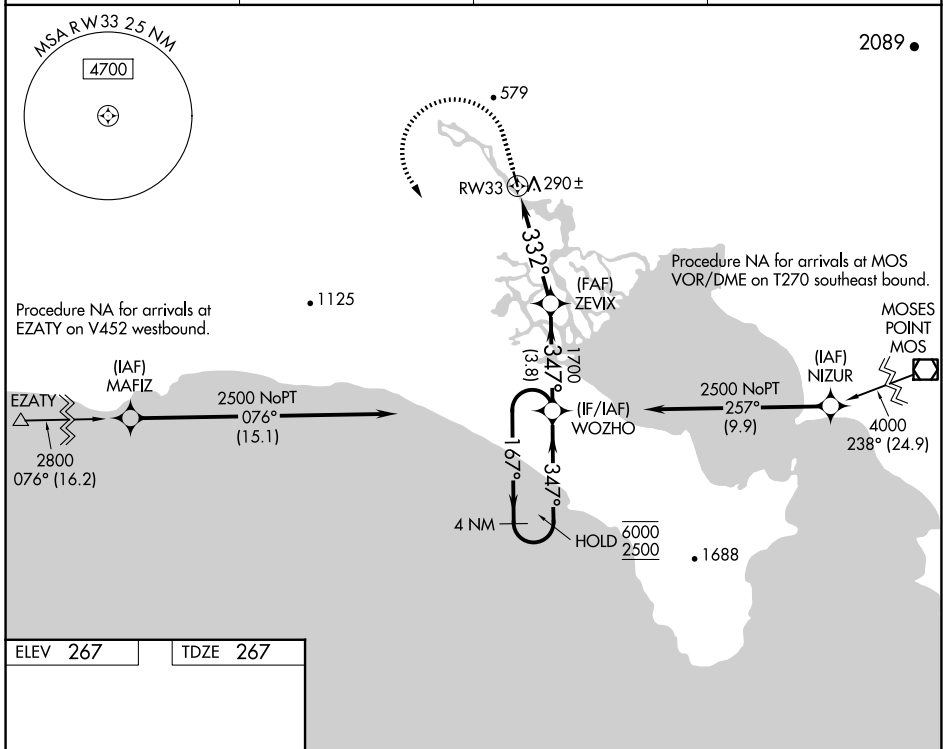

WAAS CH 97743 W33A	APP CRS 332°	Rwy ldg 3000 TDZE 267 Apt Elev 267
--	------------------------	---

RNAV (GPS) RWY 33

WHITE MOUNTAIN (WMO) (P A W M)

RNP APCH. MISSED APPROACH: Climb to 1100 then climbing left turn to 2500 direct WOZHO and hold.			
Circling NA northeast of Rwy 15-33.			
AWOS-3P 121.45	ANCHORAGE CENTER 133.3 290.4	NOME RADIO 122.05	CTAF 122.9 0

AK, 20 FEB 2025 to 17 APR 2025

AK, 20 FEB 2025 to 17 APR 2025

ELEV 267	TDZE 267
----------	----------

CATEGORY	A	B	C	D
LPV DA		517-1 250 (300-1)		NA
LNAV MDA		600-1 333 (400-1)		NA
C CIRCLING	620-1 353 (400-1)	720-1 453 (500-1)	1080-2½ 813 (900-2½)	NA