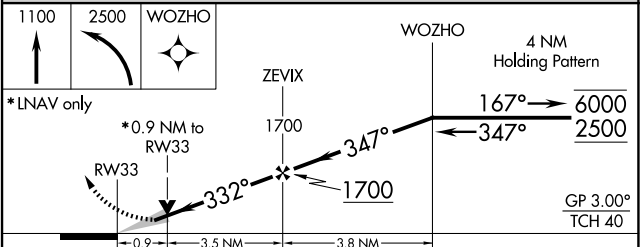

WAAS CH 97743 W33A	APP CRS 332°	Rwy ldg 3000 TDZE 267 Apt Elev 267
--	------------------------	---

RNAV (GPS) RWY 33

WHITE MOUNTAIN (WMO) (P A W M)

RNP APCH. MISSED APPROACH: Climb to 1100 then climbing left turn to 2500 direct WOZHO and hold.			
Circling NA northeast of Rwy 15-33.			
AWOS-3P 121.45	ANCHORAGE CENTER 133.3 290.4	NOME RADIO 122.05	CTAF 122.9 0

AK, 20 FEB 2025 to 17 APR 2025

AK, 20 FEB 2025 to 17 APR 2025

ELEV 267	TDZE 267
----------	----------

CATEGORY	A	B	C	D
LPV DA		517-1 250 (300-1)		NA
LNAV MDA		600-1 333 (400-1)		NA
C CIRCLING	620-1 353 (400-1)	720-1 453 (500-1)	1080-2½ 813 (900-2½)	NA