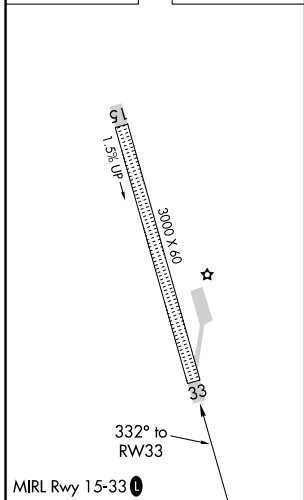

WAAS CH 97743 W33A	APP CRS 332°	Rwy ldg 3000 TDZE 267 Apt Elev 267
--	------------------------	---

RNAV (GPS) RWY 33

WHITE MOUNTAIN (WMO) (P A W M)

RNP APCH. MISSED APPROACH: Climb to 1100 then climbing left turn to 2500 direct WOZHO and hold.			
Circling NA northeast of Rwy 15-33.			
AWOS-3P 121.45	ANCHORAGE CENTER 133.3 290.4	NOME RADIO 122.05	CTAF 122.9 0

AK, 20 FEB 2025 to 17 APR 2025

AK, 20 FEB 2025 to 17 APR 2025

ELEV 267	TDZE 267
----------	----------

CATEGORY	A	B	C	D
LPV DA		517-1 250 (300-1)		NA
LNAV MDA		600-1 333 (400-1)		NA
C CIRCLING	620-1 353 (400-1)	720-1 453 (500-1)	1080-2½ 813 (900-2½)	NA