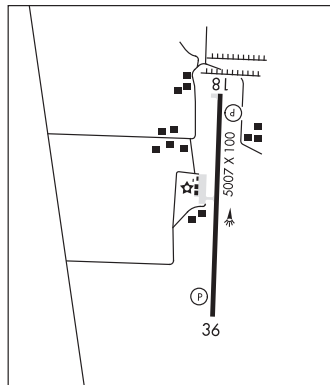

RWY 18: REIL. PAPI(P2L)—GA 3.0° TCH 34'. Trees.

RWY 36: REIL. PAPI(P2L)—GA 4.0° TCH 40'.

SERVICE: FUEL 100LL, JET A LGT PAPI Rwy 18 and 36 on 24/7. Actvt  
REIL and MIRL Rwy 18-36—CTAF.

AIRPORT REMARKS: Attended Mon-Fri 1400-2300Z. Self serve fuel avbl  
24 hrs with credit card. For svc after hrs call 870-904-6731.

RADIO AIDS TO NAVIGATION: NOTAM FILE ELD.

EL DORADO (VH) (DH) VORW/DME 115.5 ELD Chan 102

N33°15.37' W92°44.64' 259° 23.9 NM to fld. 230/7E.

DME unusable:

020°-035° blo 2,000'

036°-019° byd 30 NM blo 3,200'

VOR unusable:

110°-120° byd 40 NM

**MALVERN MUNI** (M78) 3 SE UTC-6(-5DT) N34°20.00' W92°45.69'

**MEMPHIS**  
L-17E  
IAP

538 B NOTAM FILE JBR  
RWY 04-22: H3188X60 (ASPH) S-10 MIRL

RWY 22: Thld dspcd 376'. Trees.