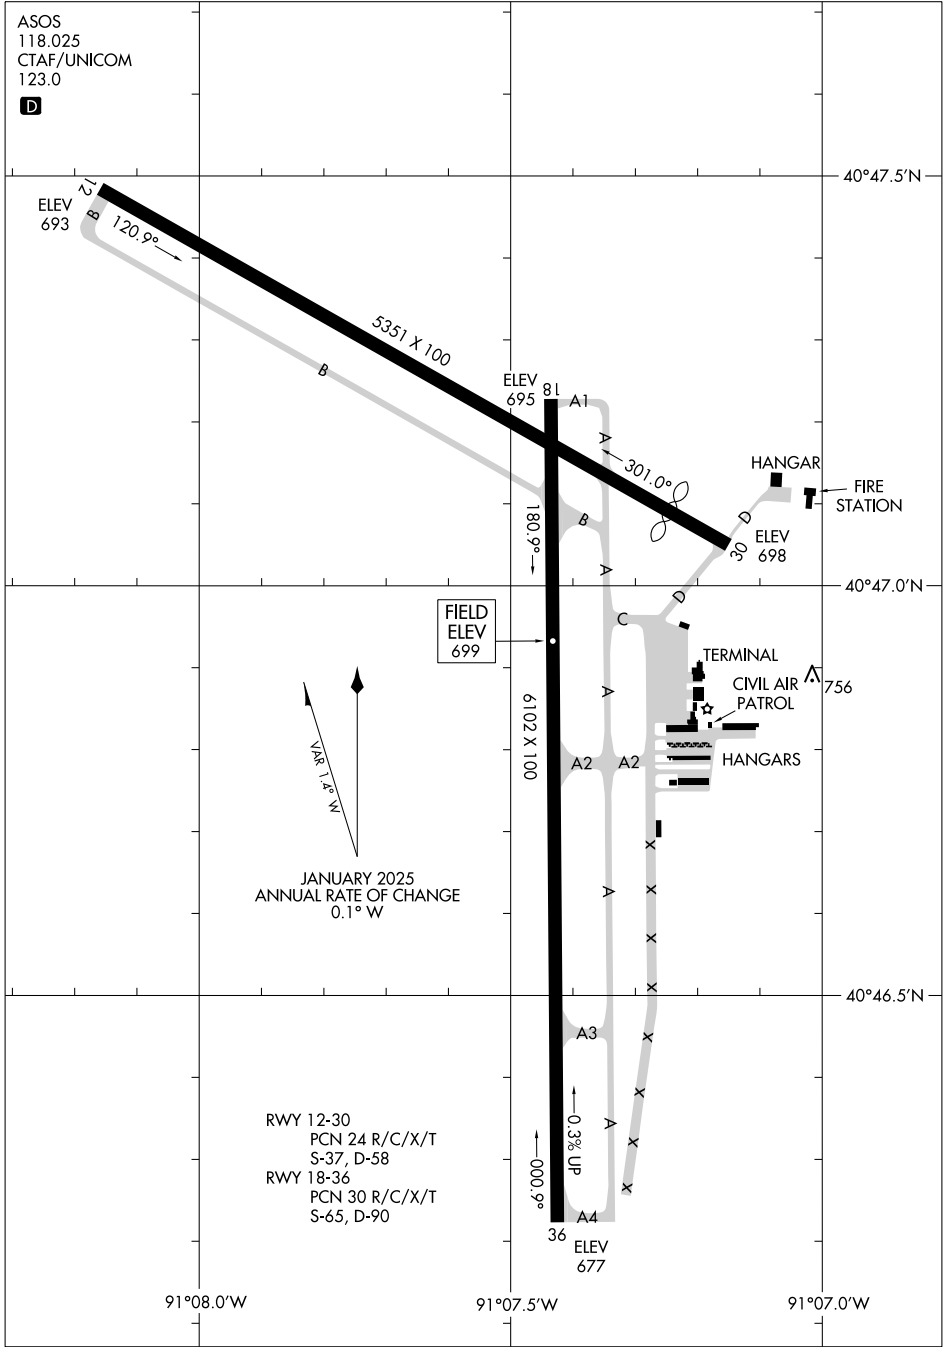

25107

AIRPORT DIAGRAM

AL-69 (FAA)

SOUTHEAST IOWA RGNL (B.R.L.)
BURLINGTON, IOWA

ASOS
118.025
CTAF/UNICOM
123.0

NC-3, 17 APR 2025 to 15 MAY 2025

NC-3, 17 APR 2025 to 15 MAY 2025

AIRPORT DIAGRAM

25107

BURLINGTON, IOWA
SOUTHEAST IOWA RGNL (B.R.L.)