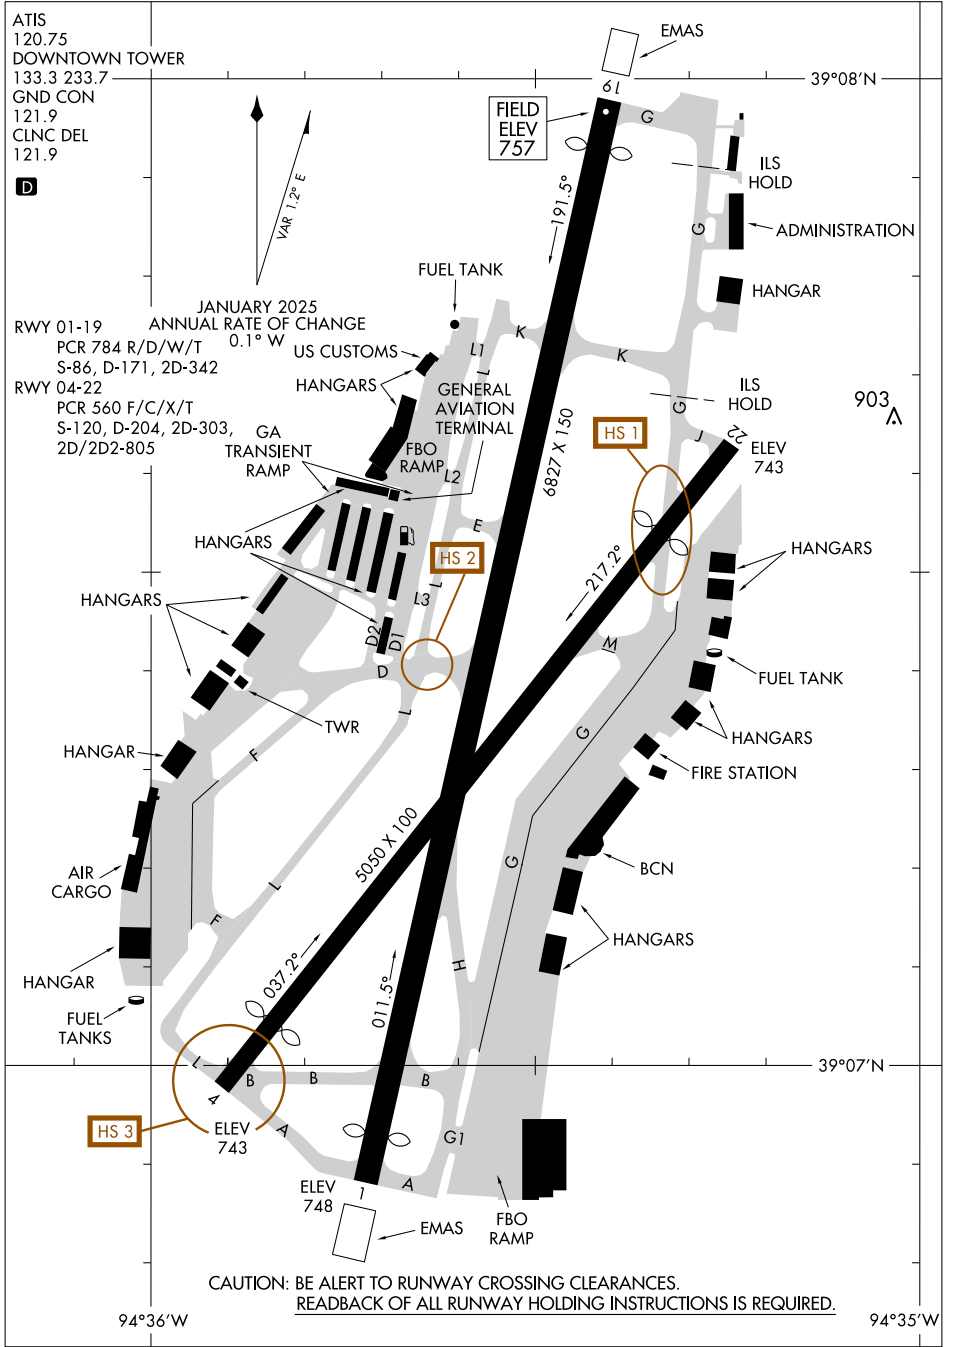

25107

AIRPORT DIAGRAM

KANSAS CITY DOWNTOWN/WHEELER FLD (MKC)
AL-213 (FAA)
KANSAS CITY, MISSOURI

AIRPORT DIAGRAM

25107

KANSAS CITY, MISSOURI
KANSAS CITY DOWNTOWN/WHEELER FLD (MKC)

NC-3, 17 APR 2025 to 15 MAY 2025

NC-3, 17 APR 2025 to 15 MAY 2025

ATIS
120.75
DOWNTOWN TOWER
133.3 233.7
GND CON
121.9
CLNC DEL
121.9

D

VAR 12° E

JANUARY 2025
ANNUAL RATE OF CHANGE
0.1° W

RWY 01-19
PCR 784 R/D/W/T
S-86, D-171, 2D-342

RWY 04-22
PCR 560 F/C/X/T
S-120, D-204, 2D-303,
2D/2D2-805

903 A

94°36'W

94°35'W

39°08'N

39°07'N