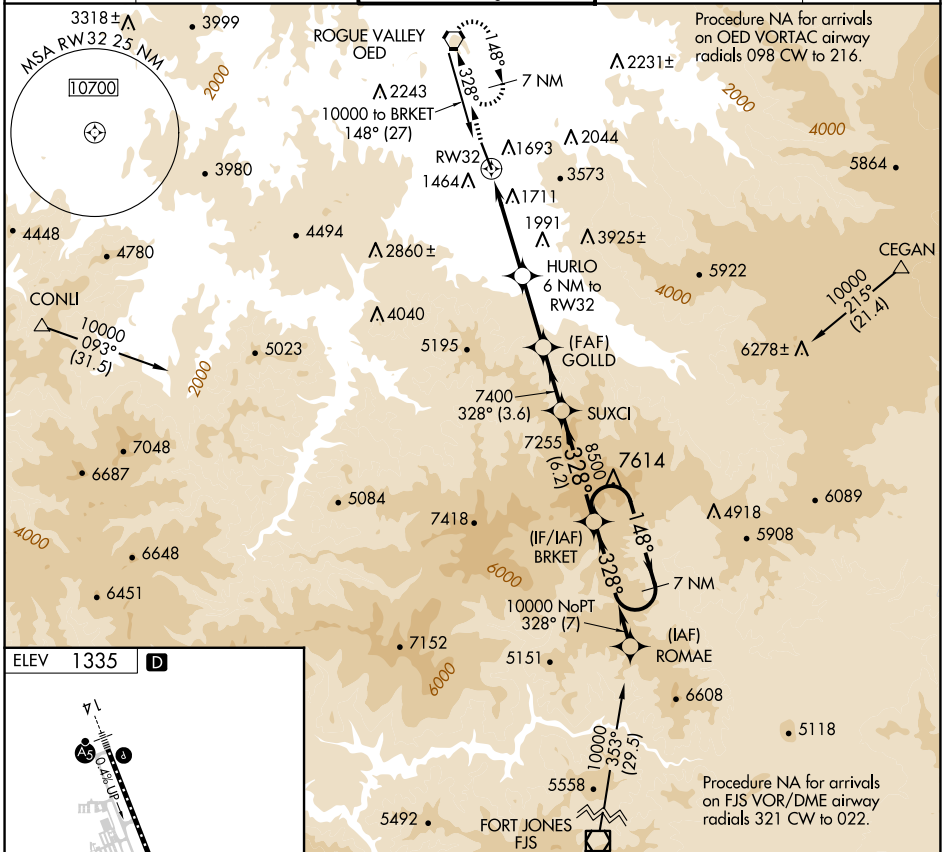

APP CRS	Rwy Idg	N/A
328°	TDZE	N/A
	Apt Elev	1335

RNAV (GPS)-D

ROGUE VALLEY INTL/MEDFORD (MFR)

RNP APCH.		MISSED APPROACH: Climb to 7800 direct OED VORTAC and hold, continue climb-in-hold to 7800.	
<p>Circling NA for Cats C and D northeast of Rwy 14-32.</p> <p>-3°C</p>			

ATIS	CASCADE APP CON *	MEDFORD TOWER *	GND CON	UNICOM
127.25	124.3 379.9	119.4 (CTAF) 257.8	121.8	122.95

CATEGORY	A	B	C	D
CIRCLING	3600-1¼ 2265 (2300-1¼)	3600-1½ 2265 (2300-1½)	3600-3	2265 (2300-3)

NW-1, 17 APR 2025 to 15 MAY 2025

NW-1, 17 APR 2025 to 15 MAY 2025