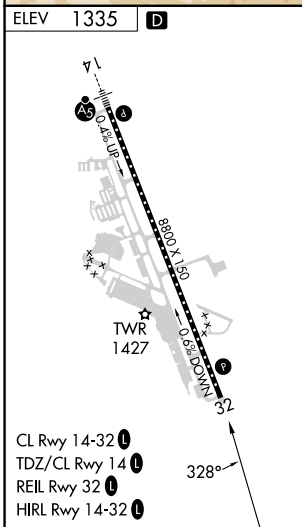

APP CRS	Rwy Idg	N/A
328°	TDZE	N/A
	Apt Elev	1335

RNAV (GPS)-D

ROGUE VALLEY INTL/MEDFORD (MFR)

RNP APCH.		MISSED APPROACH: Climb to 7800 direct OED VORTAC and hold, continue climb-in-hold to 7800.	
<p>Circling NA for Cats C and D northeast of Rwy 14-32.</p> <p>-3°C</p>			

ATIS	CASCADE APP CON *	MEDFORD TOWER *	GND CON	UNICOM
127.25	124.3 379.9	119.4 (CTAF) 257.8	121.8	122.95

CATEGORY	A	B	C	D
CIRCLING	3600-1¼ 2265 (2300-1¼)	3600-1½ 2265 (2300-1½)	3600-3	2265 (2300-3)

NW-1, 17 APR 2025 to 15 MAY 2025