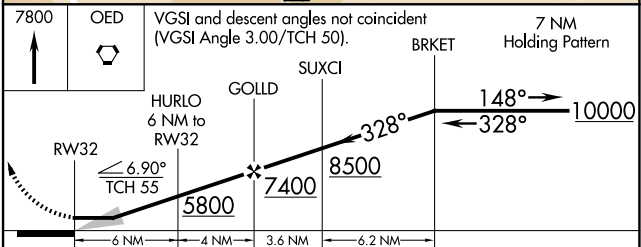

APP CRS	Rwy Idg	N/A
328°	TDZE	N/A
	Apt Elev	1335

RNAV (GPS)-D

ROGUE VALLEY INTL/MEDFORD (MFR)

RNP APCH.		MISSED APPROACH: Climb to 7800 direct OED VORTAC and hold, continue climb-in-hold to 7800.	
<p>Circling NA for Cats C and D northeast of Rwy 14-32.</p> <p>-3°C</p>			

ATIS	CASCADE APP CON *	MEDFORD TOWER *	GND CON	UNICOM
127.25	124.3 379.9	119.4 (CTAF) 257.8	121.8	122.95

CATEGORY	A	B	C	D
CIRCLING	3600-1¼ 2265 (2300-1¼)	3600-1½ 2265 (2300-1½)	3600-3	2265 (2300-3)

NW-1, 17 APR 2025 to 15 MAY 2025