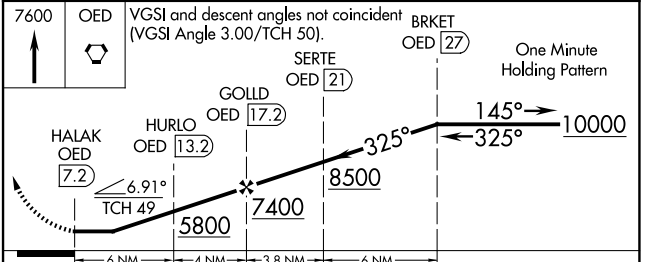

## ROGUE VALLEY INTL/MEDFORD (MFR)

**⚠** Circling NA for Cats C and D northeast of Rwy 14-32.

**⚠** -3°C

**MISSED APPROACH:** Climb to 7600 direct OED VORTAC and hold, continue climb-in-hold to 7600.

ATIS <b>127.25</b>	CASCADE APP CON * <b>124.3 379.9</b>	MEDFORD TOWER * <b>119.4 (CTAF) 257.8</b>	GND CON <b>121.8</b>	UNICOM <b>122.95</b>
-----------------------	---	--	-------------------------	-------------------------