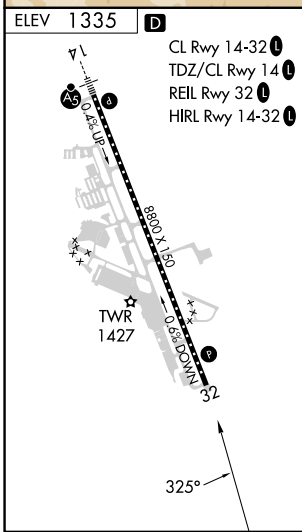

VORTAC OED <b>113.6</b> Chan <b>83</b>	APP CRS <b>325°</b>	Rwy ldg TDZE Apt Elev <b>1335</b>	N/A N/A
--	------------------------	--	------------

## ROGUE VALLEY INTL/MEDFORD (MFR)

**⚠** Circling NA for Cats C and D northeast of Rwy 14-32.

**⚠** -3°C

**MISSED APPROACH:** Climb to 7600 direct OED VORTAC and hold, continue climb-in-hold to 7600.

ATIS <b>127.25</b>	CASCADE APP CON * <b>124.3 379.9</b>	MEDFORD TOWER * <b>119.4 (CTAF) 257.8</b>	GND CON <b>121.8</b>	UNICOM <b>122.95</b>
-----------------------	---	--	-------------------------	-------------------------

CATEGORY	A	B	C	D
CIRCLING	3600-1¼ 2265 (2300-1¼)	3600-1½ 2265 (2300-1½)	3600-3	2265 (2300-3)

NW-1, 17 APR 2025 to 15 MAY 2025

NW-1, 17 APR 2025 to 15 MAY 2025