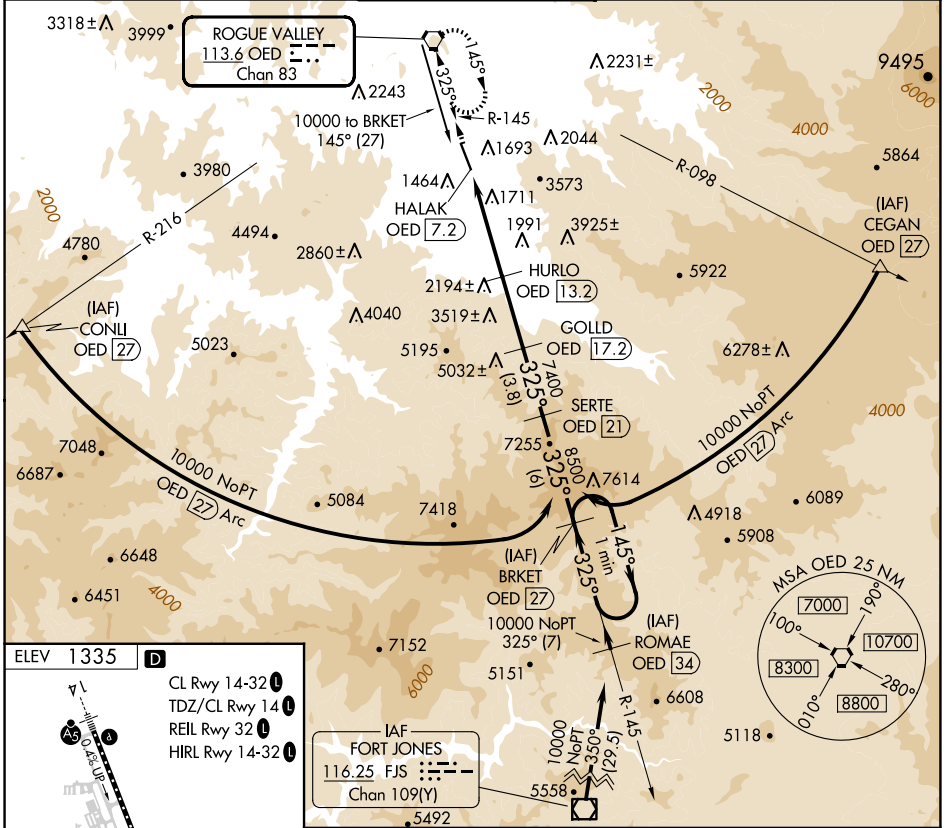

# VOR/DME-C

## ROGUE VALLEY INTL/MEDFORD (MFR)

**⚠** Circling NA for Cats C and D northeast of Rwy 14-32.

**⚠** -3°C

**MISSED APPROACH:** Climb to 7600 direct OED VORTAC and hold, continue climb-in-hold to 7600.

ATIS <b>127.25</b>	CASCADE APP CON * <b>124.3 379.9</b>	MEDFORD TOWER * <b>119.4 (CTAF) 257.8</b>	GND CON <b>121.8</b>	UNICOM <b>122.95</b>
-----------------------	---	--	-------------------------	-------------------------

CATEGORY	A	B	C	D
CIRCLING	3600-1¼ 2265 (2300-1¼)	3600-1½ 2265 (2300-1½)	3600-3	2265 (2300-3)

NW-1, 17 APR 2025 to 15 MAY 2025

NW-1, 17 APR 2025 to 15 MAY 2025