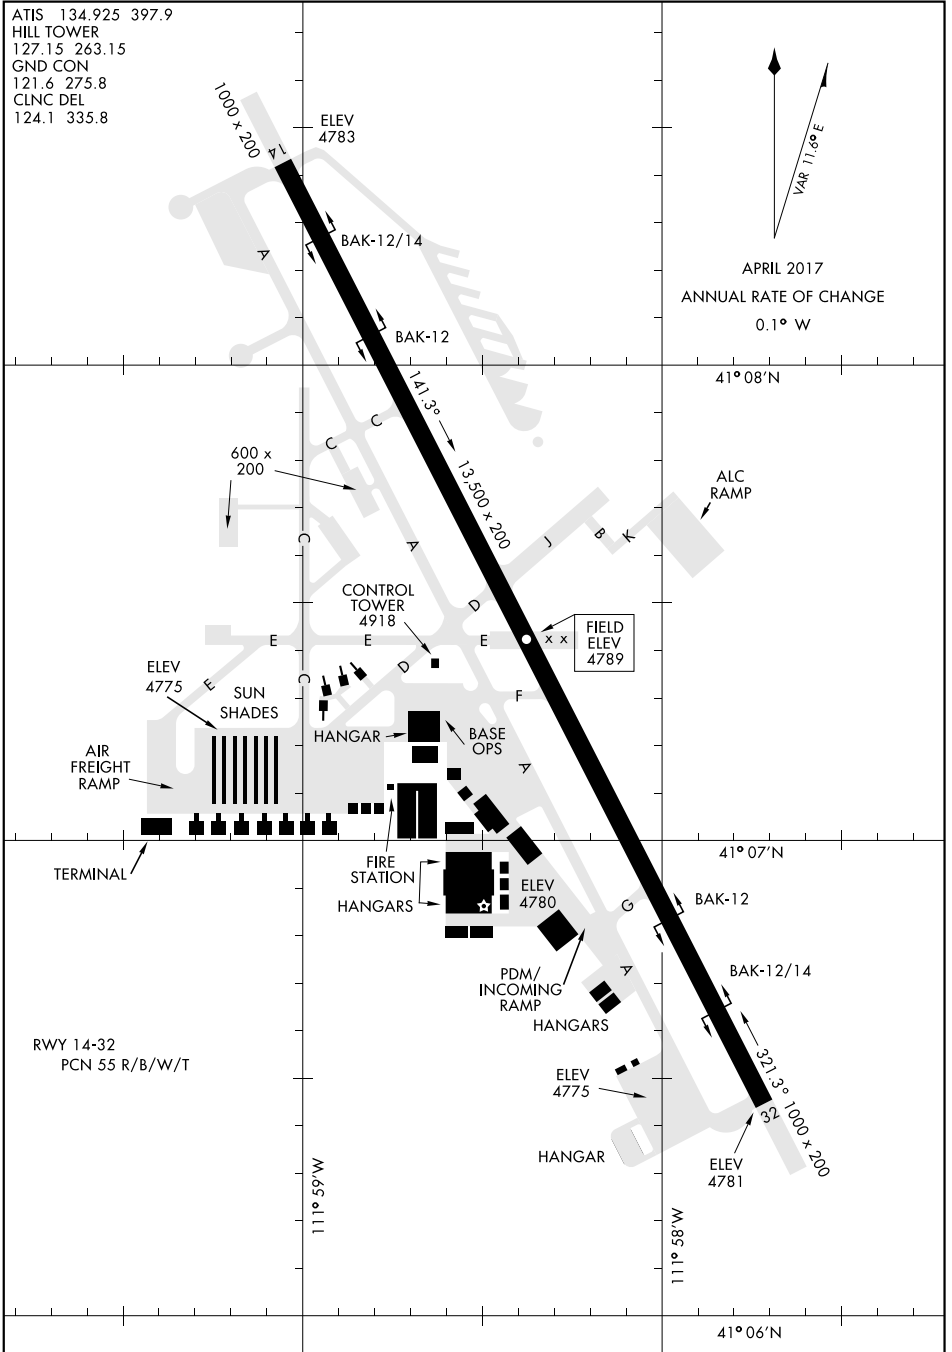

17117

AIRPORT DIAGRAM

AFD-296 [USAF]

HILL AFB (KHIF)

OGDEN, UTAH

ATIS 134.925 397.9
 HILL TOWER
 127.15 263.15
 GND CON
 121.6 275.8
 CLNC DEL
 124.1 335.8

APRIL 2017
 ANNUAL RATE OF CHANGE
 0.1° W

SW-4, 17 APR 2025 to 15 MAY 2025

SW-4, 17 APR 2025 to 15 MAY 2025

AIRPORT DIAGRAM

OGDEN, UTAH

HILL AFB (KHIF)