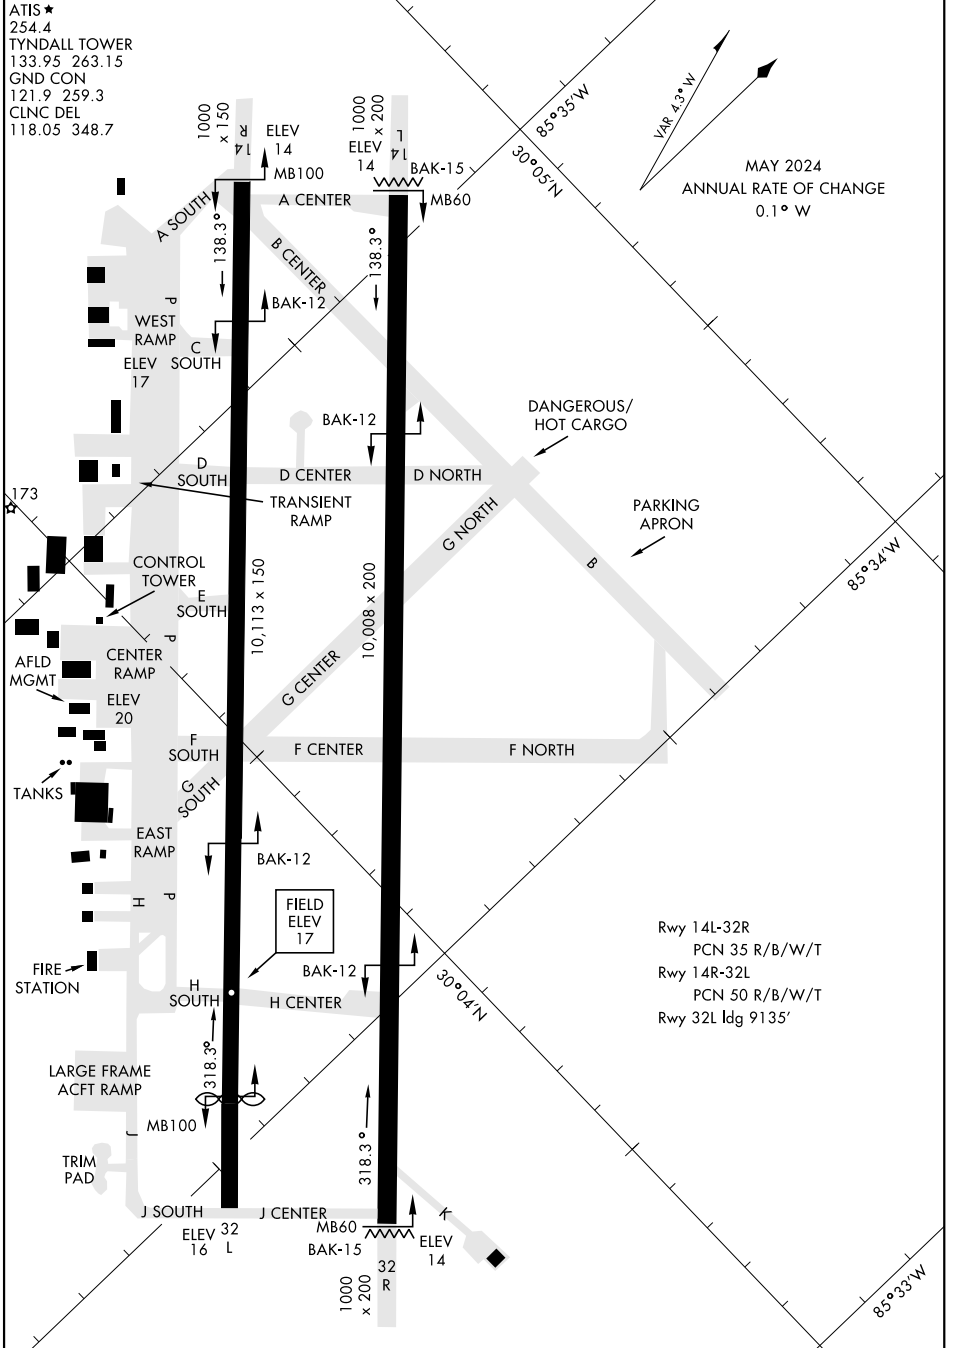

AIRPORT DIAGRAM

[USAF]

TYNDALL AFB (KPAM)

PANAMA CITY, FLORIDA

ATIS ★
 254.4
 TYNDALL TOWER
 133.95 263.15
 GND CON
 121.9 259.3
 CLNC DEL
 118.05 348.7

MAY 2024
 ANNUAL RATE OF CHANGE
 0.1° W

SE-3, 17 APR 2025 to 15 MAY 2025

SE-3, 17 APR 2025 to 15 MAY 2025

AIRPORT DIAGRAM

PANAMA CITY, FLORIDA

TYNDALL AFB (KPAM)