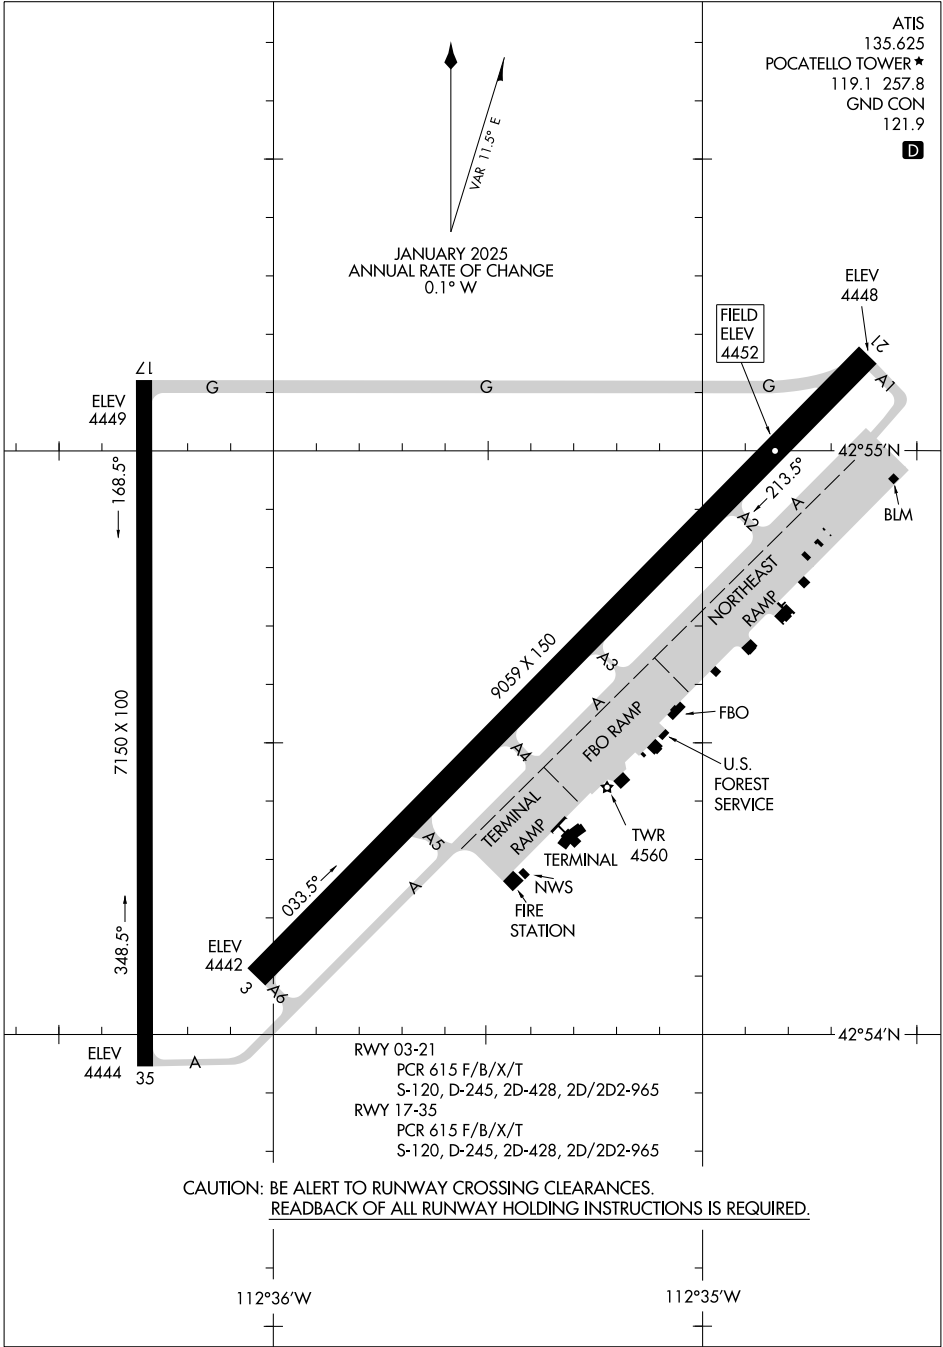

AIRPORT DIAGRAM

POCATELLO RGNL (PIH)
POCATELLO, IDAHO

AL-327 (FAA)

ATIS 135.625
 POCATELLO TOWER ★ 119.1 257.8
 GND CON 121.9
D

JANUARY 2025
 ANNUAL RATE OF CHANGE
 0.1° W

NW-1, 17 APR 2025 to 15 MAY 2025

NW-1, 17 APR 2025 to 15 MAY 2025

CAUTION: BE ALERT TO RUNWAY CROSSING CLEARANCES.
 READBACK OF ALL RUNWAY HOLDING INSTRUCTIONS IS REQUIRED.

AIRPORT DIAGRAM

POCATELLO, IDAHO
POCATELLO RGNL (PIH)