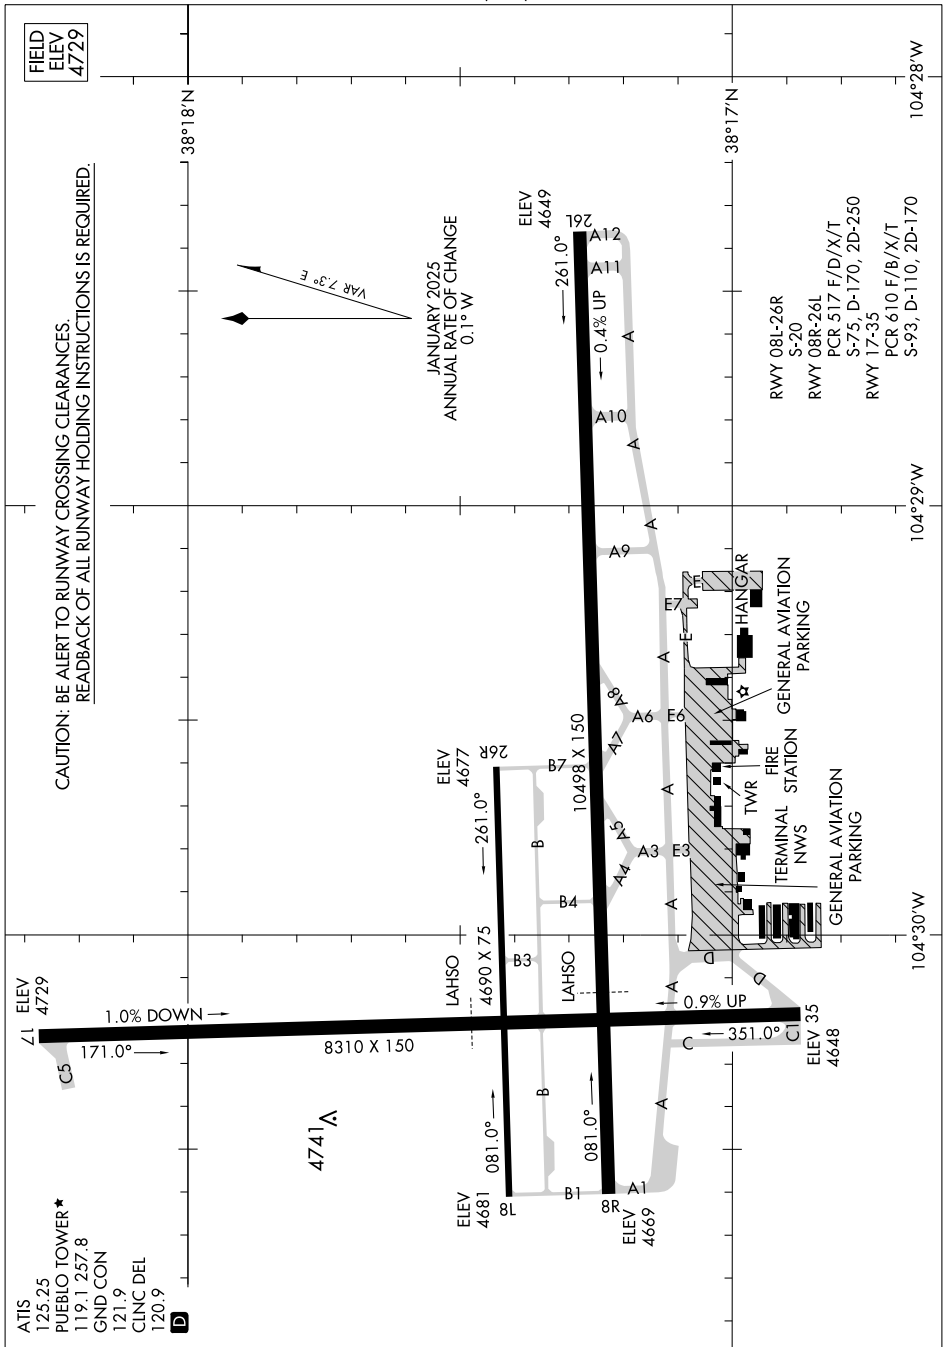

# AIRPORT DIAGRAM

AL-334 (FAA)

PUEBLO MEML (PTJB)  
PUEBLO, COLORADO

SW-1, 17 APR 2025 to 15 MAY 2025

SW-1, 17 APR 2025 to 15 MAY 2025

# AIRPORT DIAGRAM

PUEBLO, COLORADO  
PUEBLO MEML (PTJB)