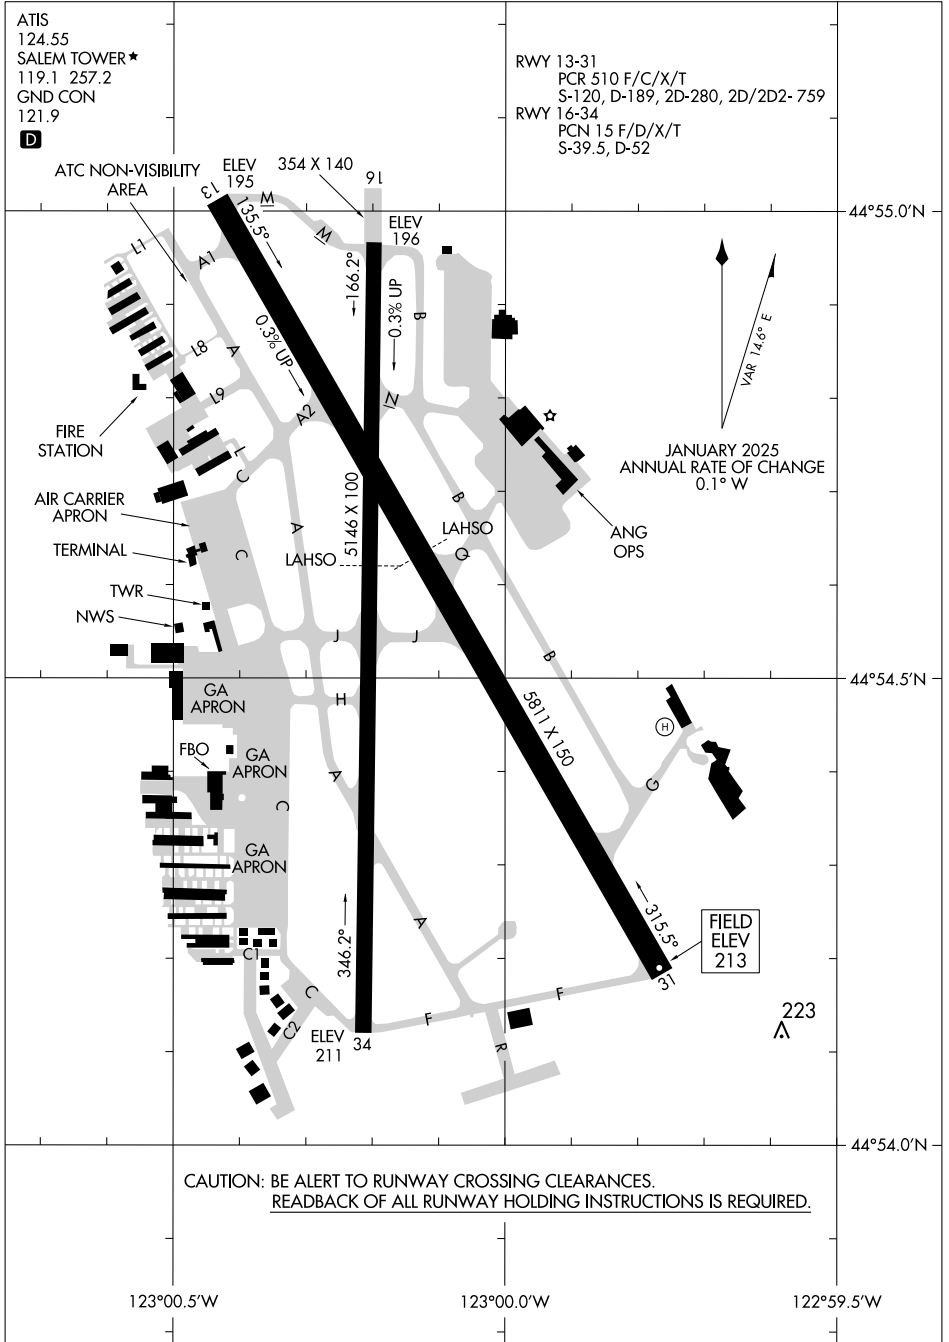

25107

AIRPORT DIAGRAM

AL-361 (FAA)

MCNARY FLD (SLE)
SALEM, OREGON

ATIS
124.55
SALEM TOWER ★
119.1 257.2
GND CON
121.9

RWY 13-31
PCR 510 F/C/X/T
S-120, D-189, 2D-280, 2D/2D2-759
RWY 16-34
PCN 15 F/D/X/T
S-39.5, D-52

D

NW-1, 17 APR 2025 to 15 MAY 2025

NW-1, 17 APR 2025 to 15 MAY 2025

AIRPORT DIAGRAM

25107

SALEM, OREGON
MCNARY FLD (SLE)