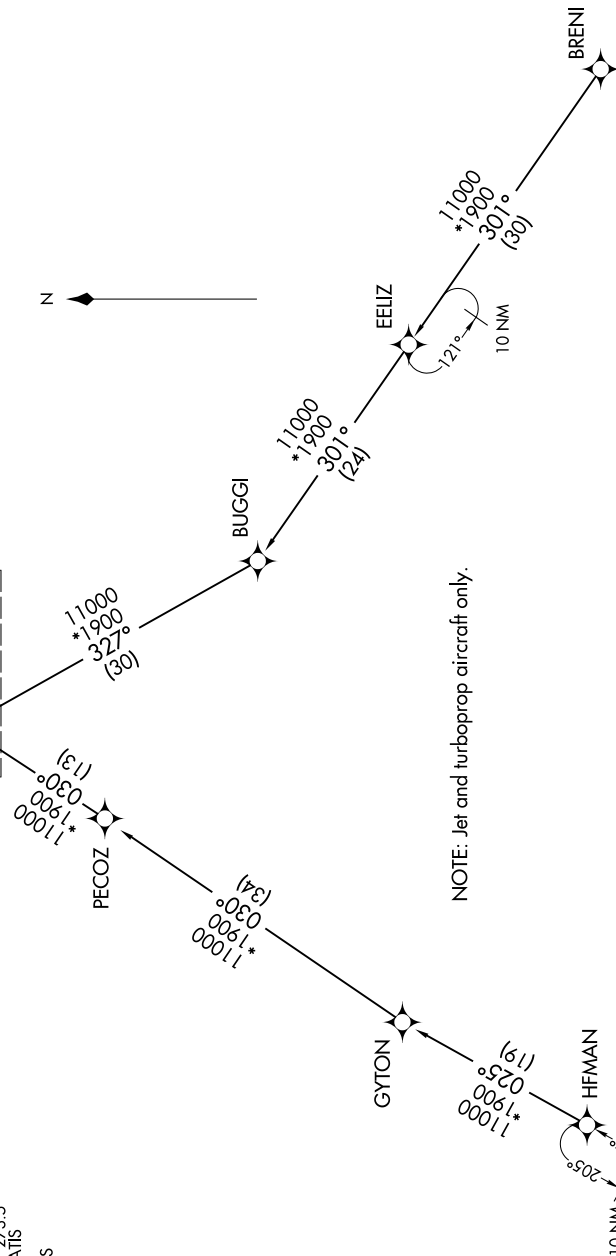

CRVZA ONE ARRIVAL (RNAV) Transition Routes

SAN ANTONIO, TEXAS

SC-3, 17 APR 2025 to 15 MAY 2025

SAN ANTONIO APP CON
 543.7
 290.225
 B43.7 ATIS
 B47.6 ATIS
 B47.6 ATIS
 KRND ATIS ★
 280.525
 KSKF ATIS
 120.45 273.5
 SAT D-ATIS
 118.9
 SSF ATIS
 128.8

See following page for Arrival Routes

CRVZA
17000 250K
11000

RNAV 1 - DME/DME/IRU or GPS.
 RADAR required.

(CONTINUED ON FOLLOWING PAGE)

BRENI TRANSITION (BRENI.CRVZA1)
 EELIZ TRANSITION (EELIZ.CRVZA1)
 HFMAN TRANSITION (HFMAN.CRVZA1)

NOTE: Chart not to scale.

CRVZA ONE ARRIVAL (RNAV) Transition Routes

SAN ANTONIO, TEXAS

SC-3, 17 APR 2025 to 15 MAY 2025