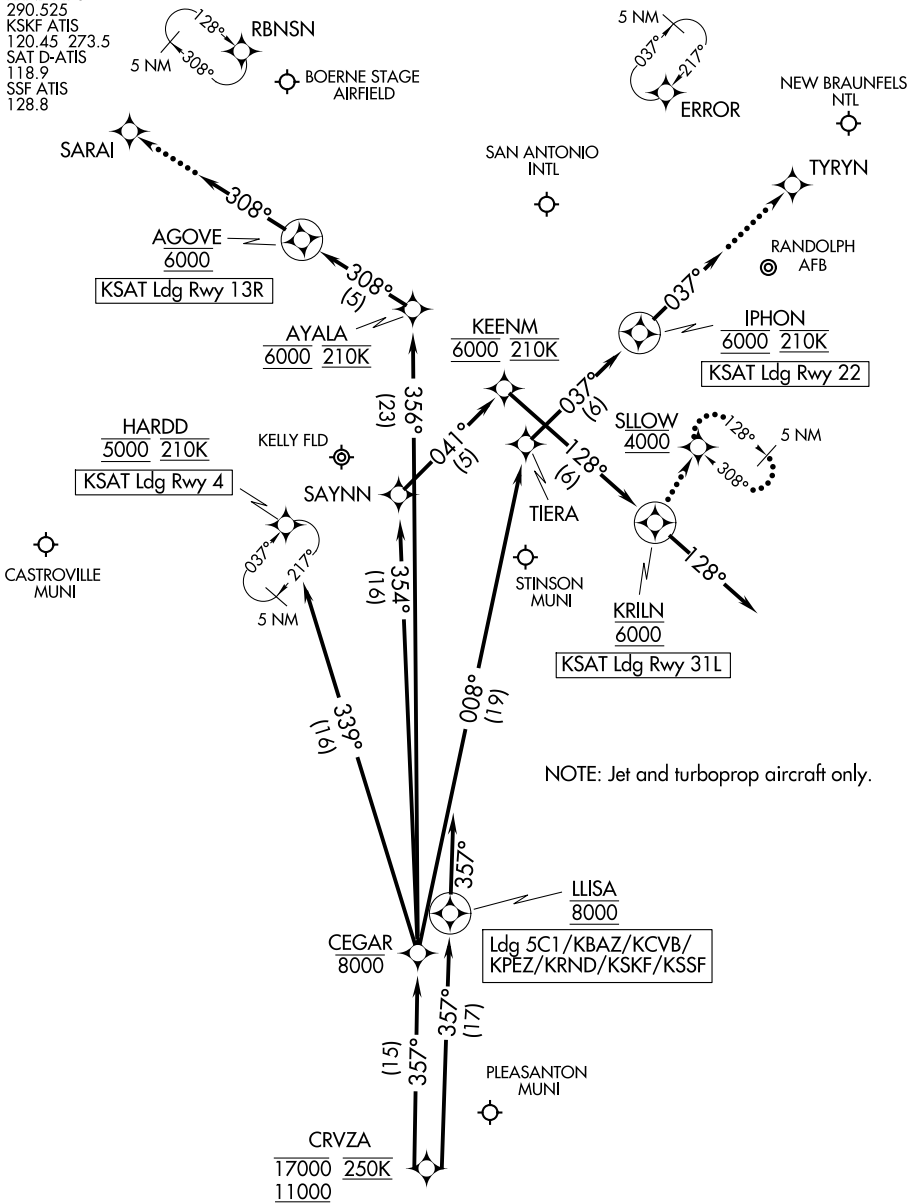

CRVZA ONE ARRIVAL (RNAV) Arrival Routes

SAN ANTONIO, TEXAS

SAN ANTONIO APP CON
 125.7 290.225
 BAZ ATIS
 119.325
 KRND ATIS ★
 290.525
 KSKF ATIS
 120.45 273.5
 SAT D-ATIS
 118.9
 SSF ATIS
 128.8

RNAV 1 - DME/DME/IRU or GPS.

RADAR required.

NOTE: Chart not to scale.

(CONTINUED ON FOLLOWING PAGE)

CRVZA ONE ARRIVAL (RNAV) Arrival Routes

SAN ANTONIO, TEXAS