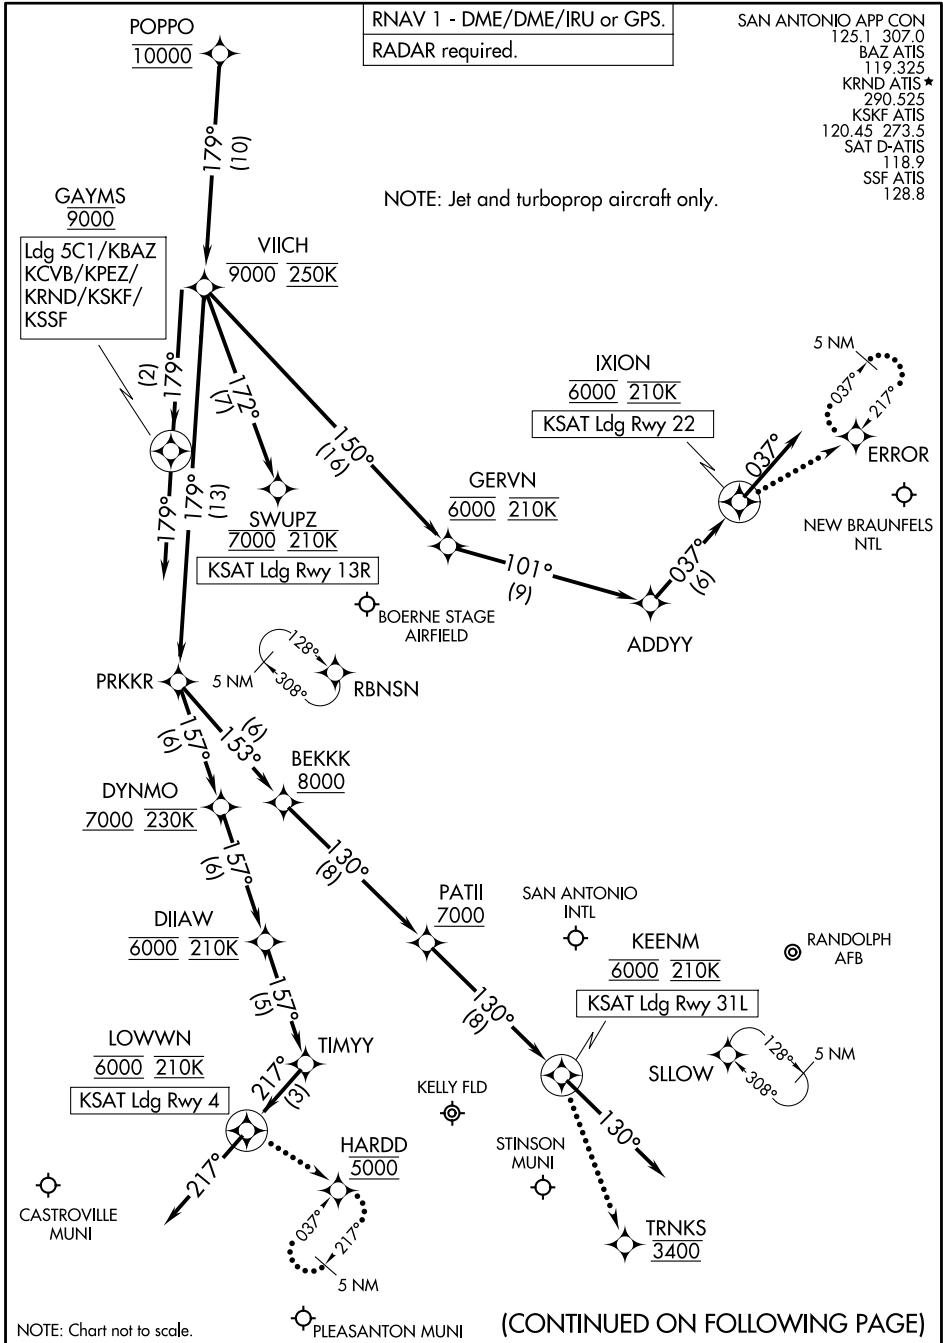

POPPO ONE ARRIVAL (RNAV) Arrival Routes

SAN ANTONIO, TEXAS

SC-3, 17 APR 2025 to 15 MAY 2025

SC-3, 17 APR 2025 to 15 MAY 2025

POPPO ONE ARRIVAL (RNAV) Arrival Routes

SAN ANTONIO, TEXAS